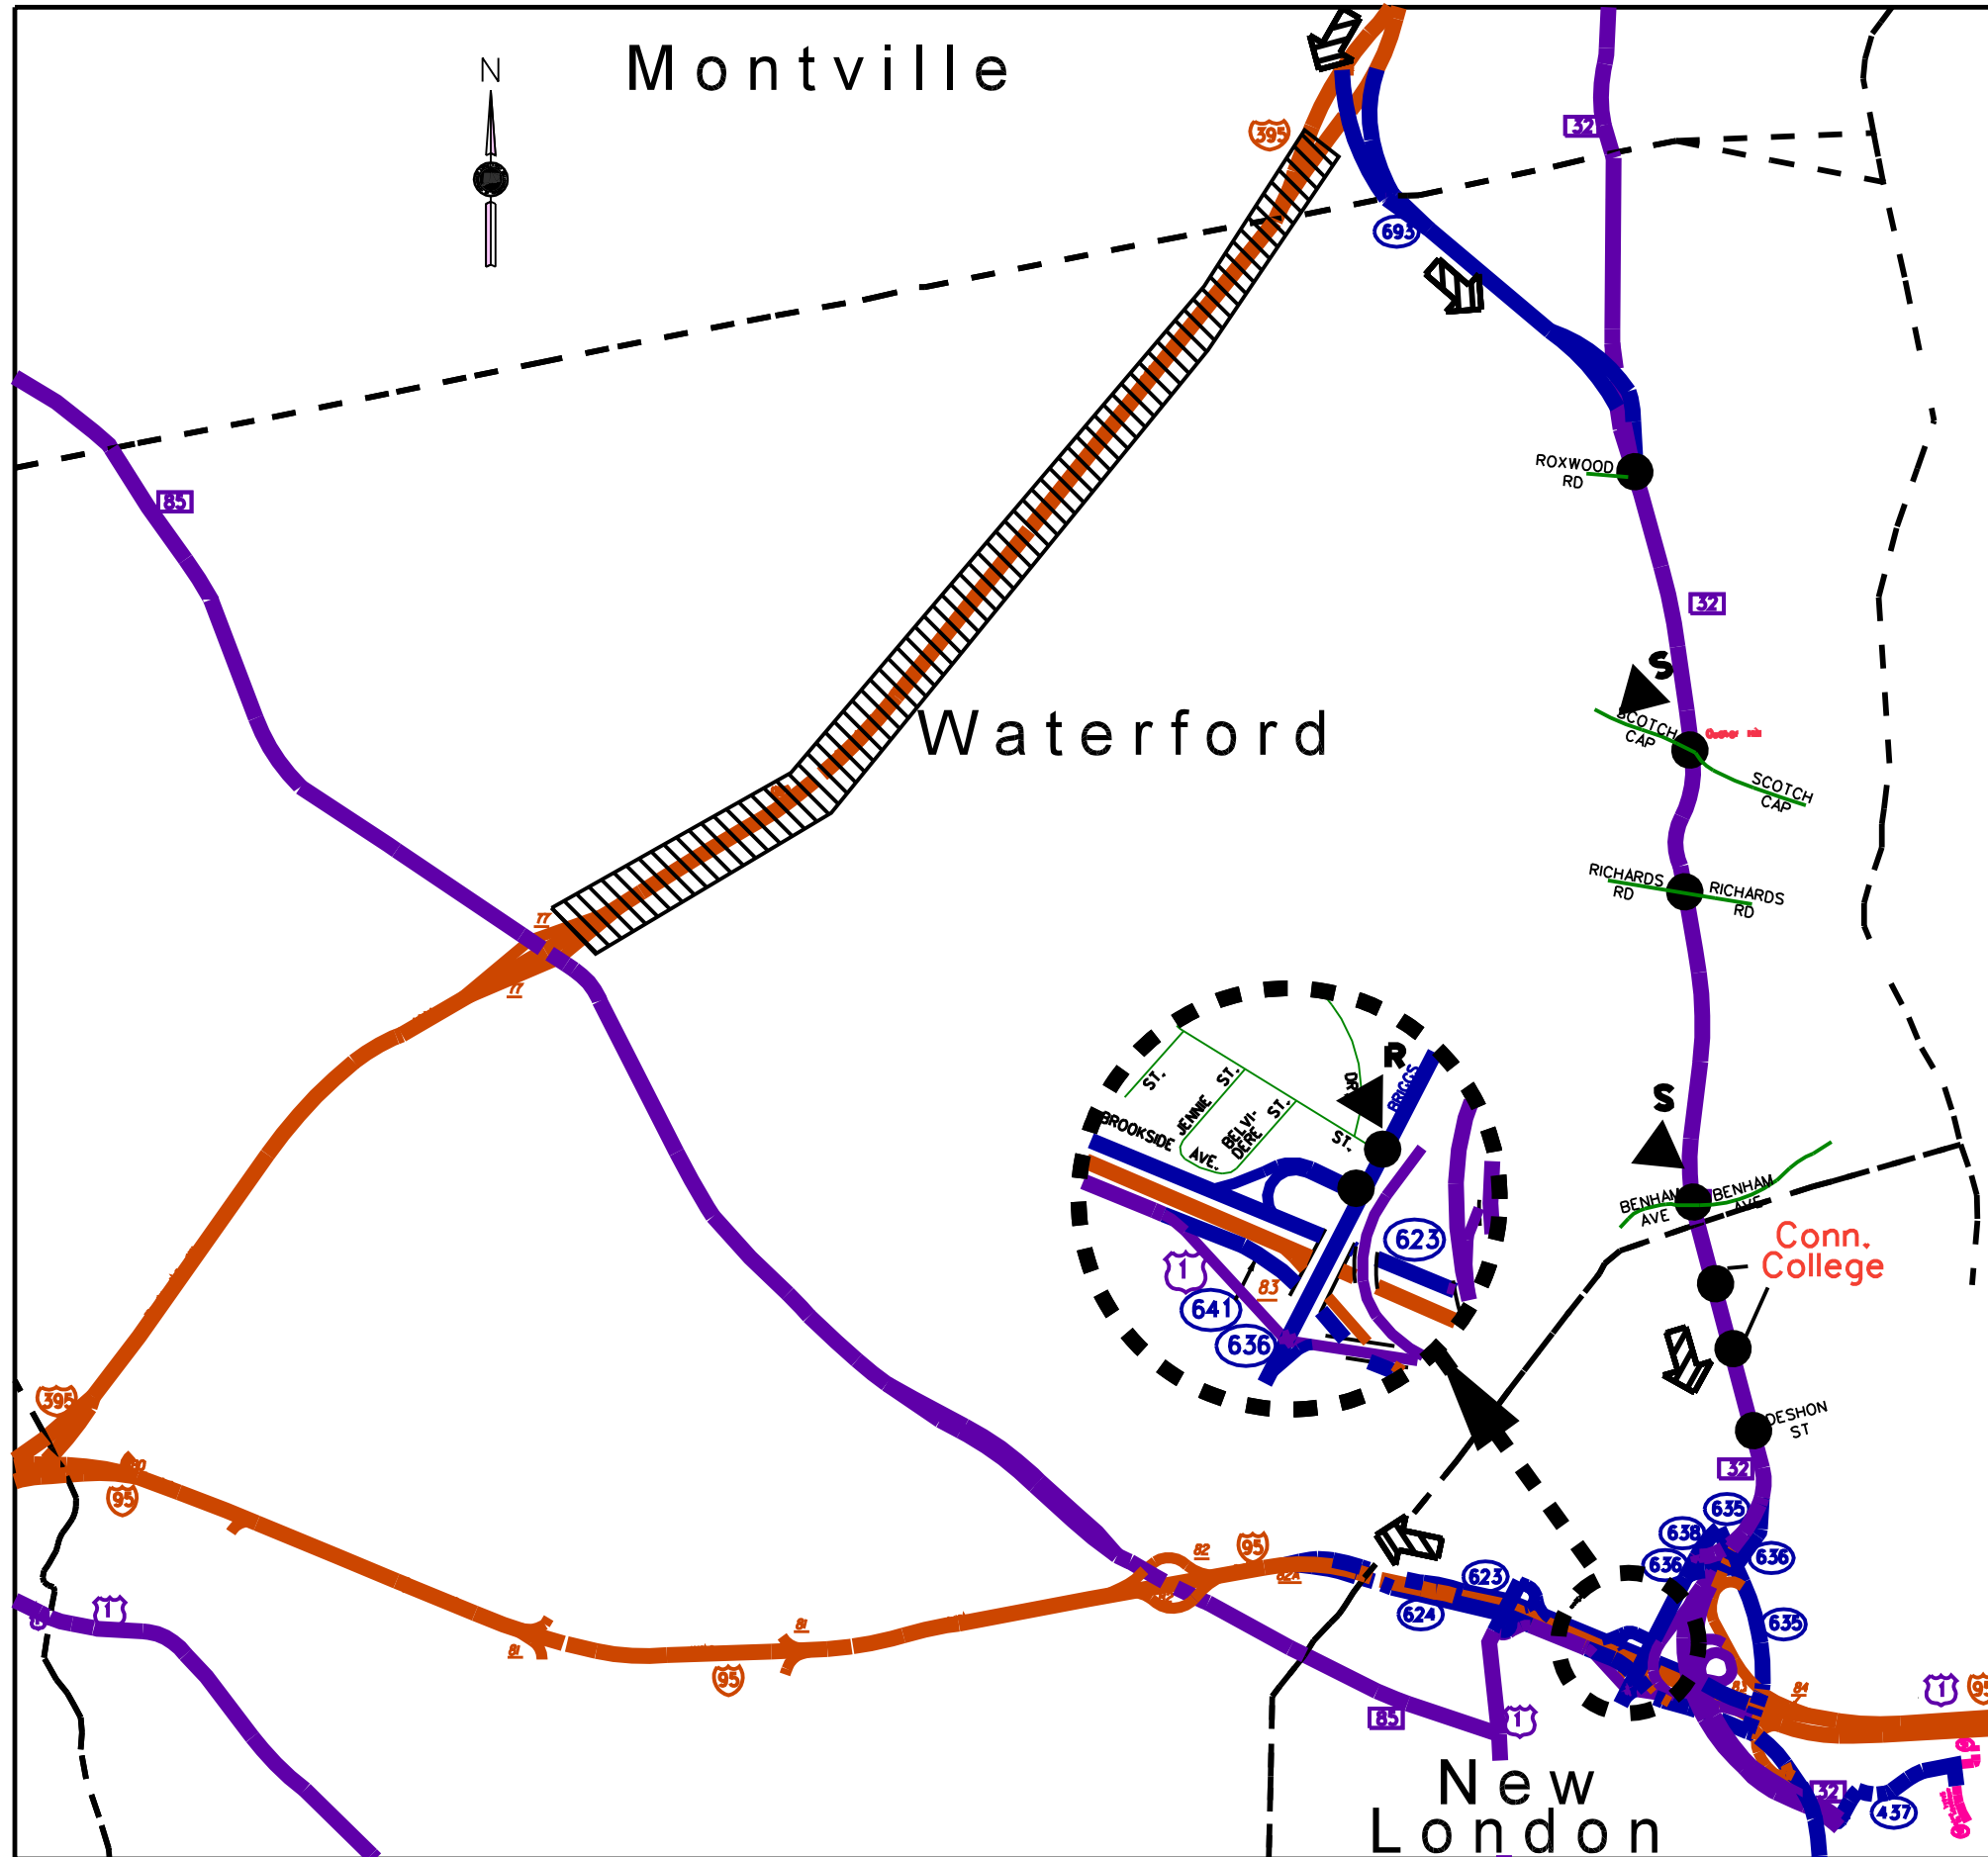

I-395 S/B Exits 78-77

Waterford/Montville New London	Date	Rev. Date
	05/29/00	/ /

PRIMARY ROUTE
 Exit 78 to Rt. 32 S/B to Williams St. Right on Williams Street to Briggs Street. Left on Briggs Street to I-95 S/B on ramp on right.

SECONDARY ROUTE

SPECIAL REQUIREMENTS

LEGEND

- CLOSURE LOCATION
- TRUCK ROUTING
- CAR ROUTING
- ALL VEHICLE ROUTING
- SIGNAL
- POLICE MONITOR - SIGNAL
- POLICE MONITOR NO SIGNAL
- DIVERSION ROUTE SIGN LOCATIONS
- TRUCK ONLY DIVERSION ROUTE SIGN LOCATIONS

EMERGENCY CONTACTS

STATE POLICE
 TROOP - E (800) 953-7747
 D.E.P. (860) 566-3338
 D.O.T. (800) 695-0444

WATERFORD DISPATCH
 POLICE DEPT. (860) 442-9451
 POLICE FAX # (860) 443-3953
 DISPATCH FAX # (860) 443-3651