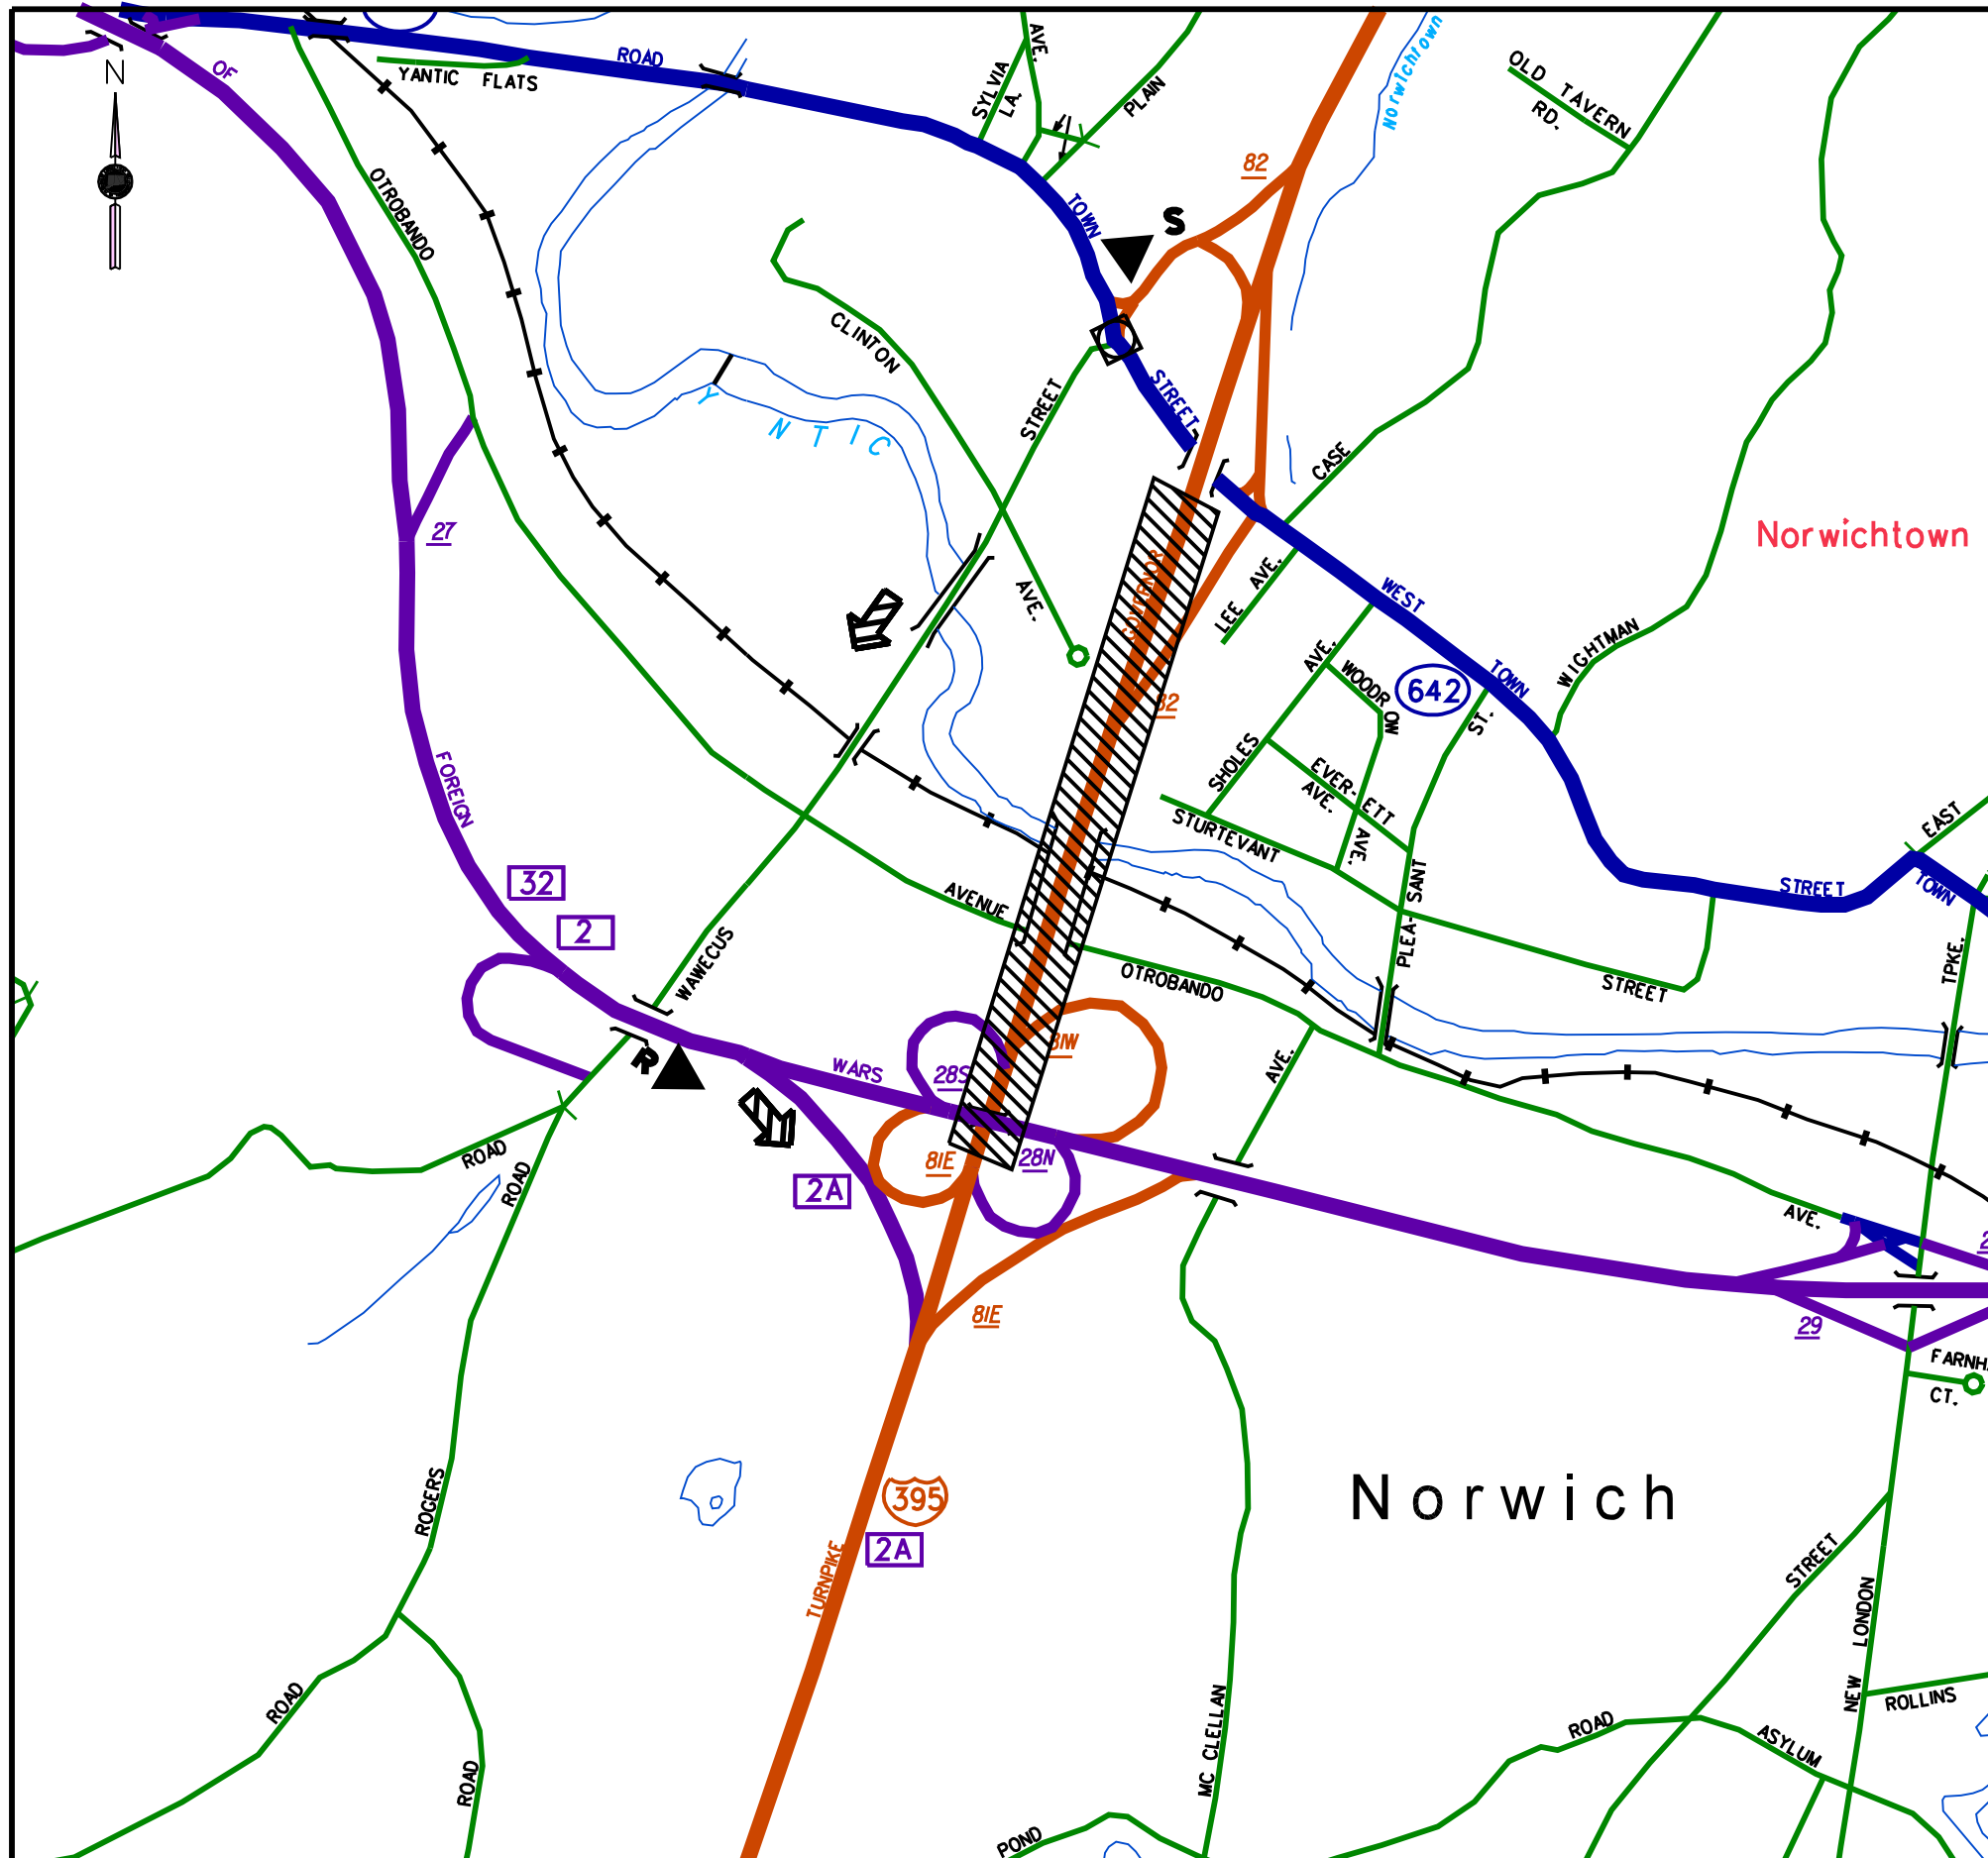

I-395 S/B Exits 82-81

Norwich

Date 05/29/00 Rev. Date / /

PRIMARY ROUTE

Exit 82 Straight onto Wawecus St., Right onto Rt. 2/32 E/B to I-395 S/B.

SECONDARY ROUTE

SPECIAL REQUIREMENTS

1. Police monitor locations (1).

LEGEND

- CLOSURE LOCATION
- TRUCK ROUTING
- CAR ROUTING
- ALL VEHICLE ROUTING
- SIGNAL
- POLICE MONITOR - SIGNAL
- POLICE MONITOR NO SIGNAL
- DIVERSION ROUTE SIGN LOCATIONS
- TRUCK ONLY DIVERSION ROUTE SIGN LOCATIONS

EMERGENCY CONTACTS

STATE POLICE
TROOP - E (800) 953-7747
D.E.P. (860) 566-3338
D.O.T. (800) 695-0444

NORWICH

POLICE DEPT. (860) 886-5561
POLICE FAX # (860) 886-4552

ADJACENT TOWN

POLICE DEPT. N/A
POLICE FAX #.

DIVERSION SIGNS REQUIRED

	Left Arrow	0
	Right Arrow	1
	Straight Arrow	1
	Total Signs	2

SIGNAL SYSTEM CONTACT -
() -
: am - : pm