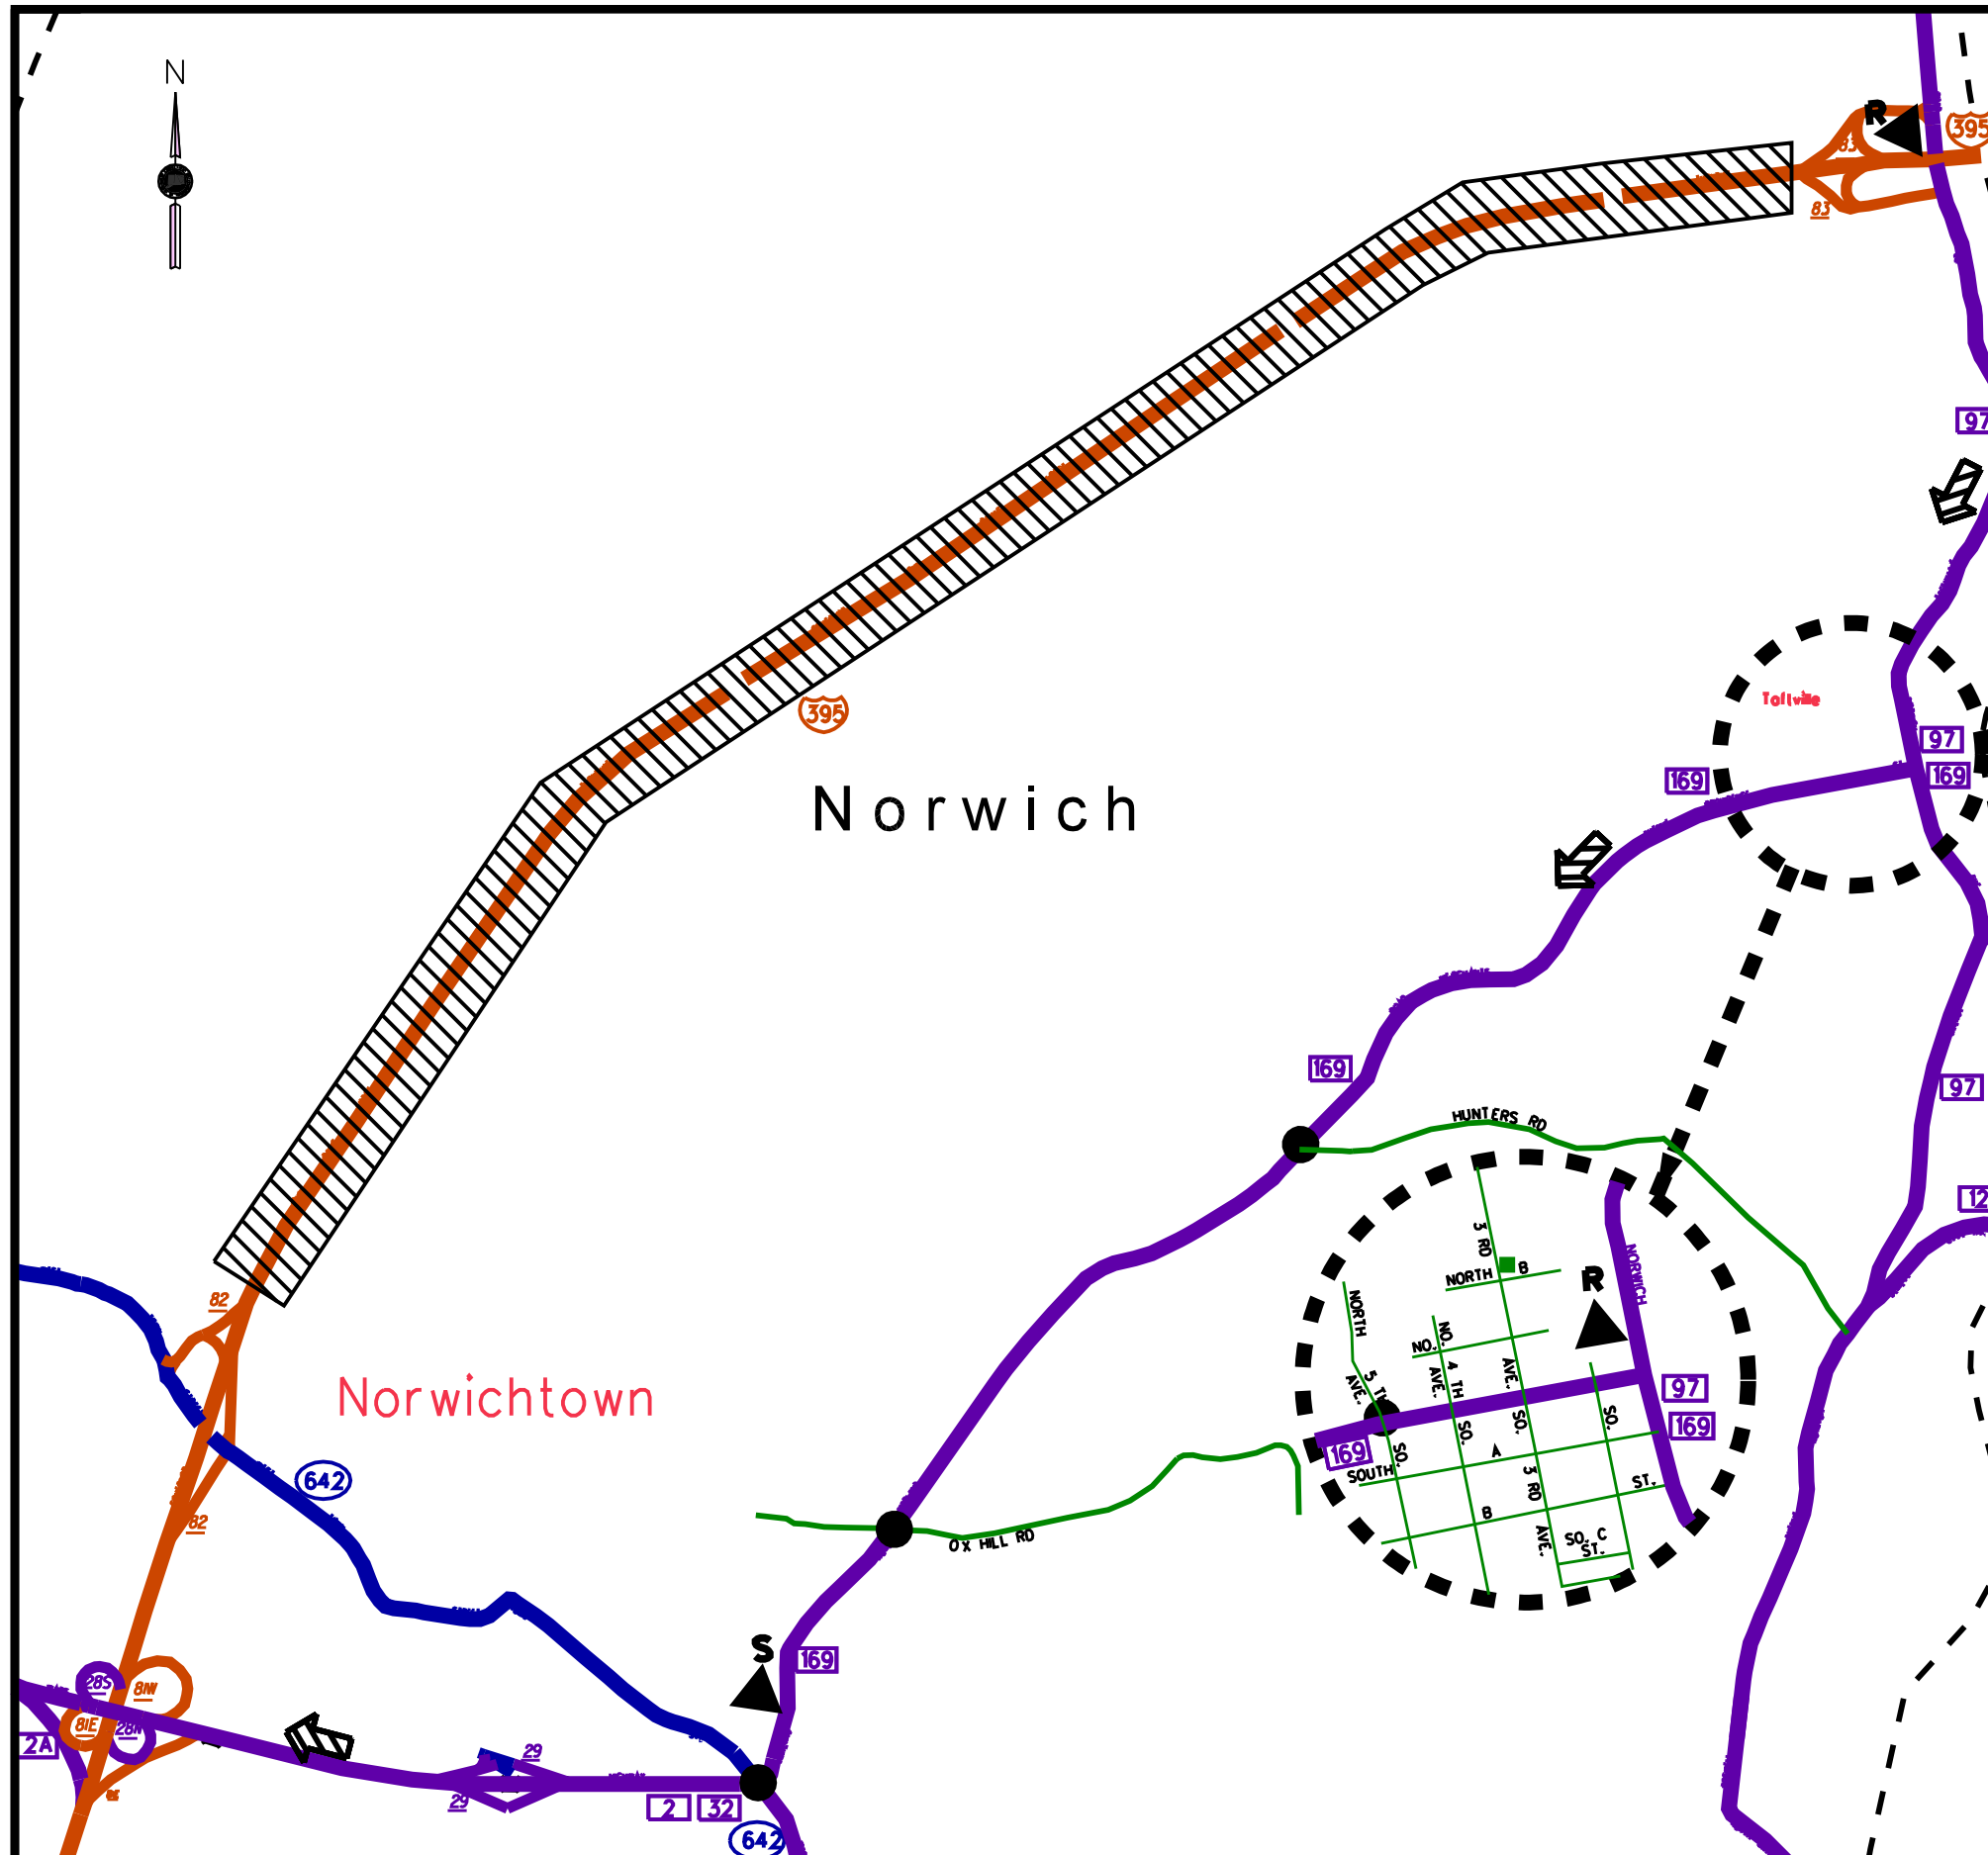

# I-395 S/B Exits 83-82

### PRIMARY ROUTE

Exit 83 Right onto Rt. 97 S/B (Taftville Occum Rd.), Right onto Rt. 169 S/B (Providence St.), Straight onto Rt. 2/32 W/B to I-395 S/B.

### LEGEND

- CLOSURE LOCATION
- TRUCK ROUTING
- CAR ROUTING
- ALL VEHICLE ROUTING
- SIGNAL
- POLICE MONITOR - SIGNAL
- POLICE MONITOR NO SIGNAL
- DIVERSION ROUTE SIGN LOCATIONS
- TRUCK ONLY DIVERSION ROUTE SIGN LOCATIONS