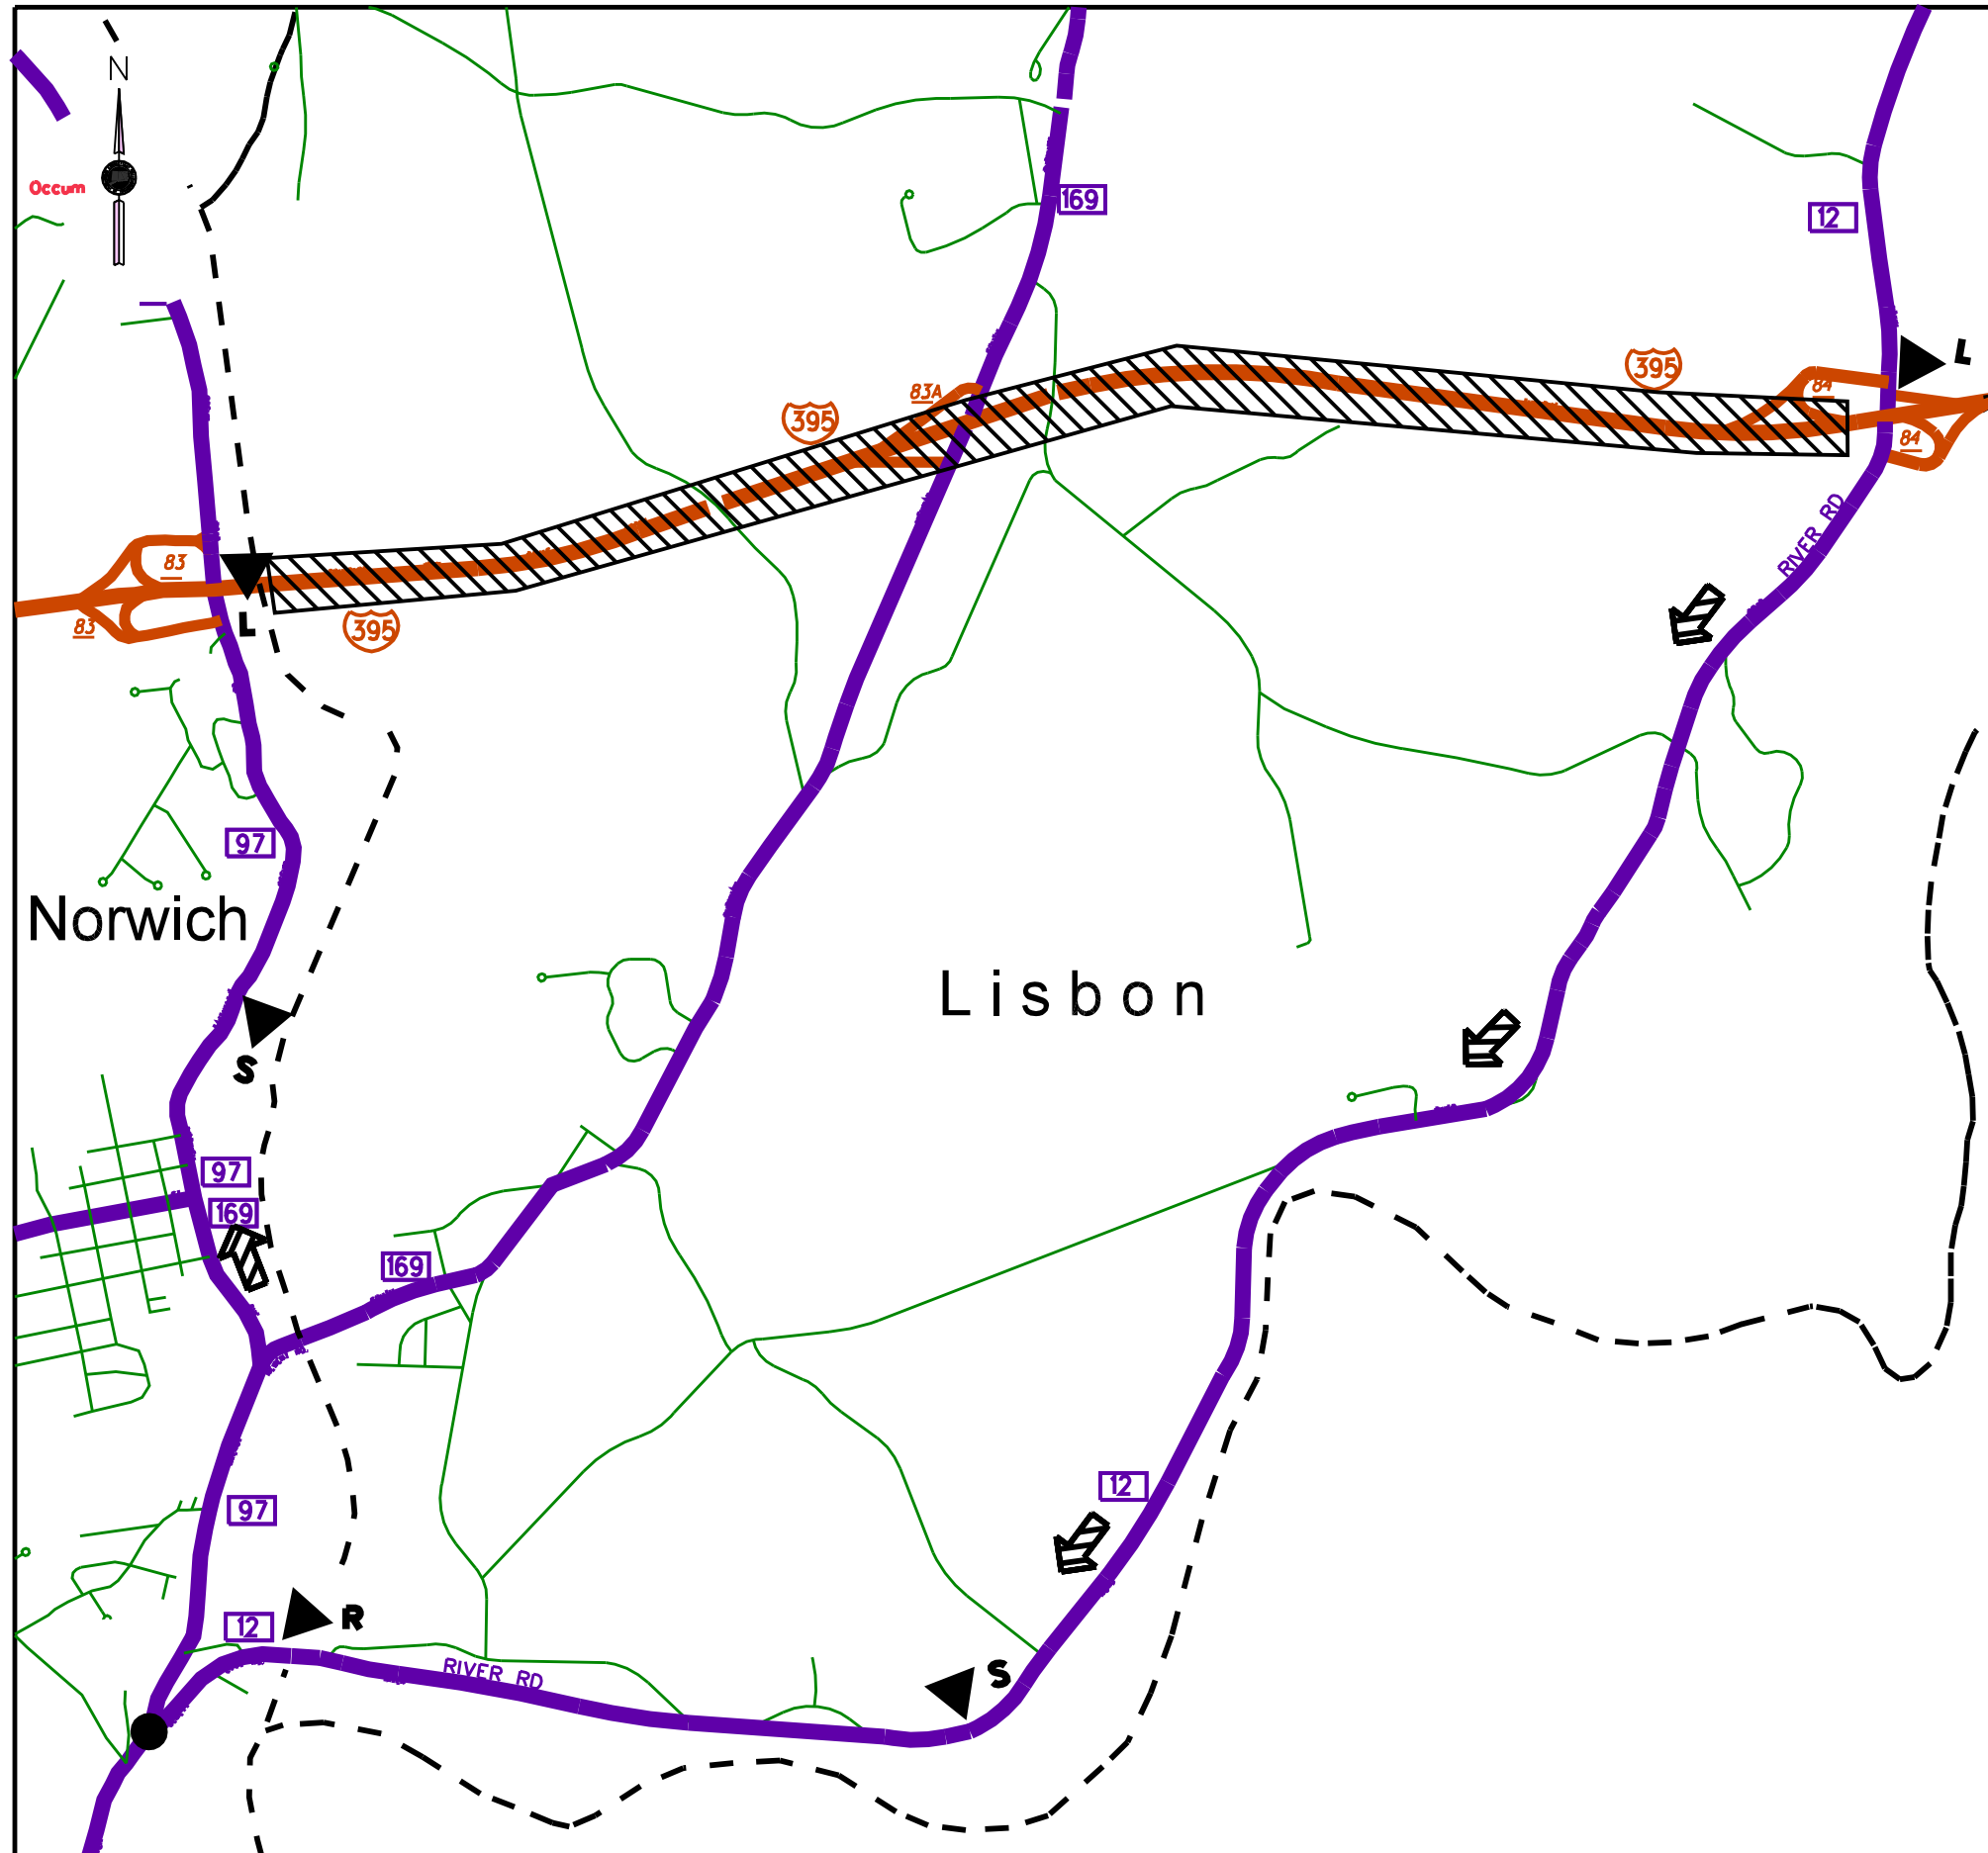

# I-395 S/B Exits 84-83

## Lisbon/ Norwich

Date 05/29/00  
Rev. Date / /

**PRIMARY ROUTE**  
Exit 84 Left onto Rt. 12 S/B (River Rd.) Right onto Rt. 97 W/B to I-395 S/B Ramp on Left.

**SECONDARY ROUTE**

**SPECIAL REQUIREMENTS**

**LEGEND**

- CLOSURE LOCATION
- TRUCK ROUTING
- CAR ROUTING
- ALL VEHICLE ROUTING
- SIGNAL
- POLICE MONITOR - SIGNAL
- POLICE MONITOR NO SIGNAL
- DIVERSION ROUTE SIGN LOCATIONS
- TRUCK ONLY DIVERSION ROUTE SIGN LOCATIONS