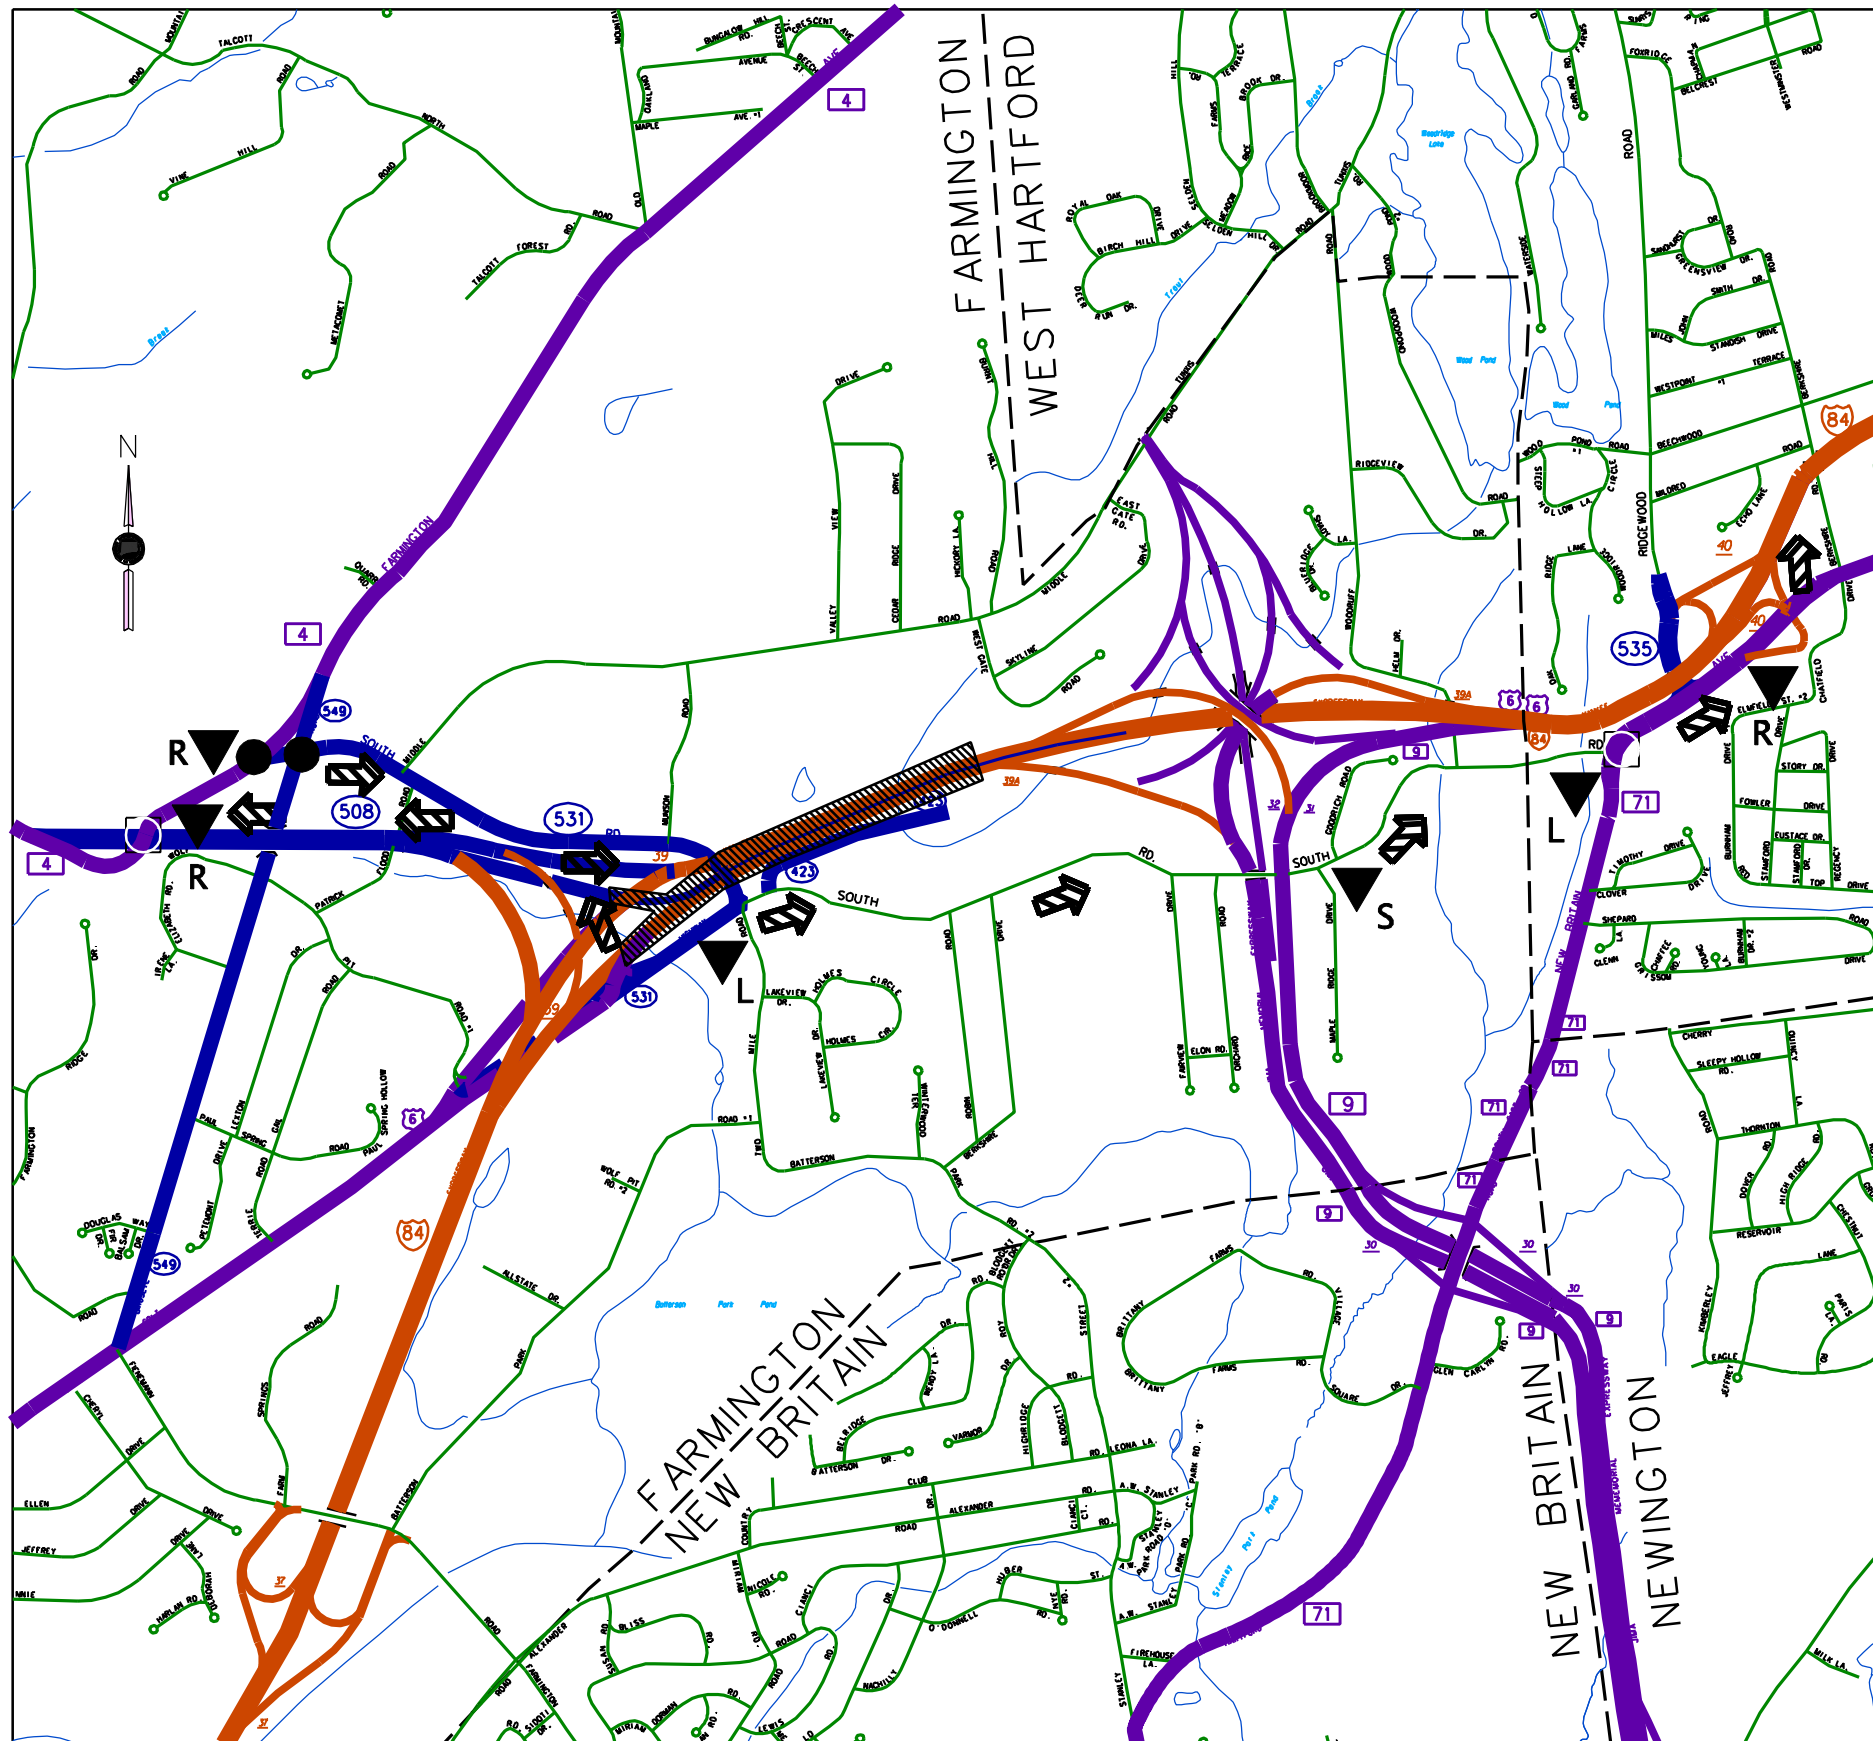

# I-84 E/B Exits 39-39A

### PRIMARY ROUTE

Exit 39, Right on Rte. 4, Right on SR. 531, Left on South Rd.  
Left on Rte. 71 to I-84 on ramp.

### SECONDARY ROUTE

### LEGEND

- CLOSURE LOCATION
- TRUCK ROUTING
- CAR ROUTING
- ALL VEHICLE ROUTING
- SIGNAL
- POLICE MONITOR - SIGNAL
- POLICE MONITOR NO SIGNAL
- DIVERSION ROUTE SIGN LOCATIONS
- TRUCK ONLY DIVERSION ROUTE SIGN LOCATIONS