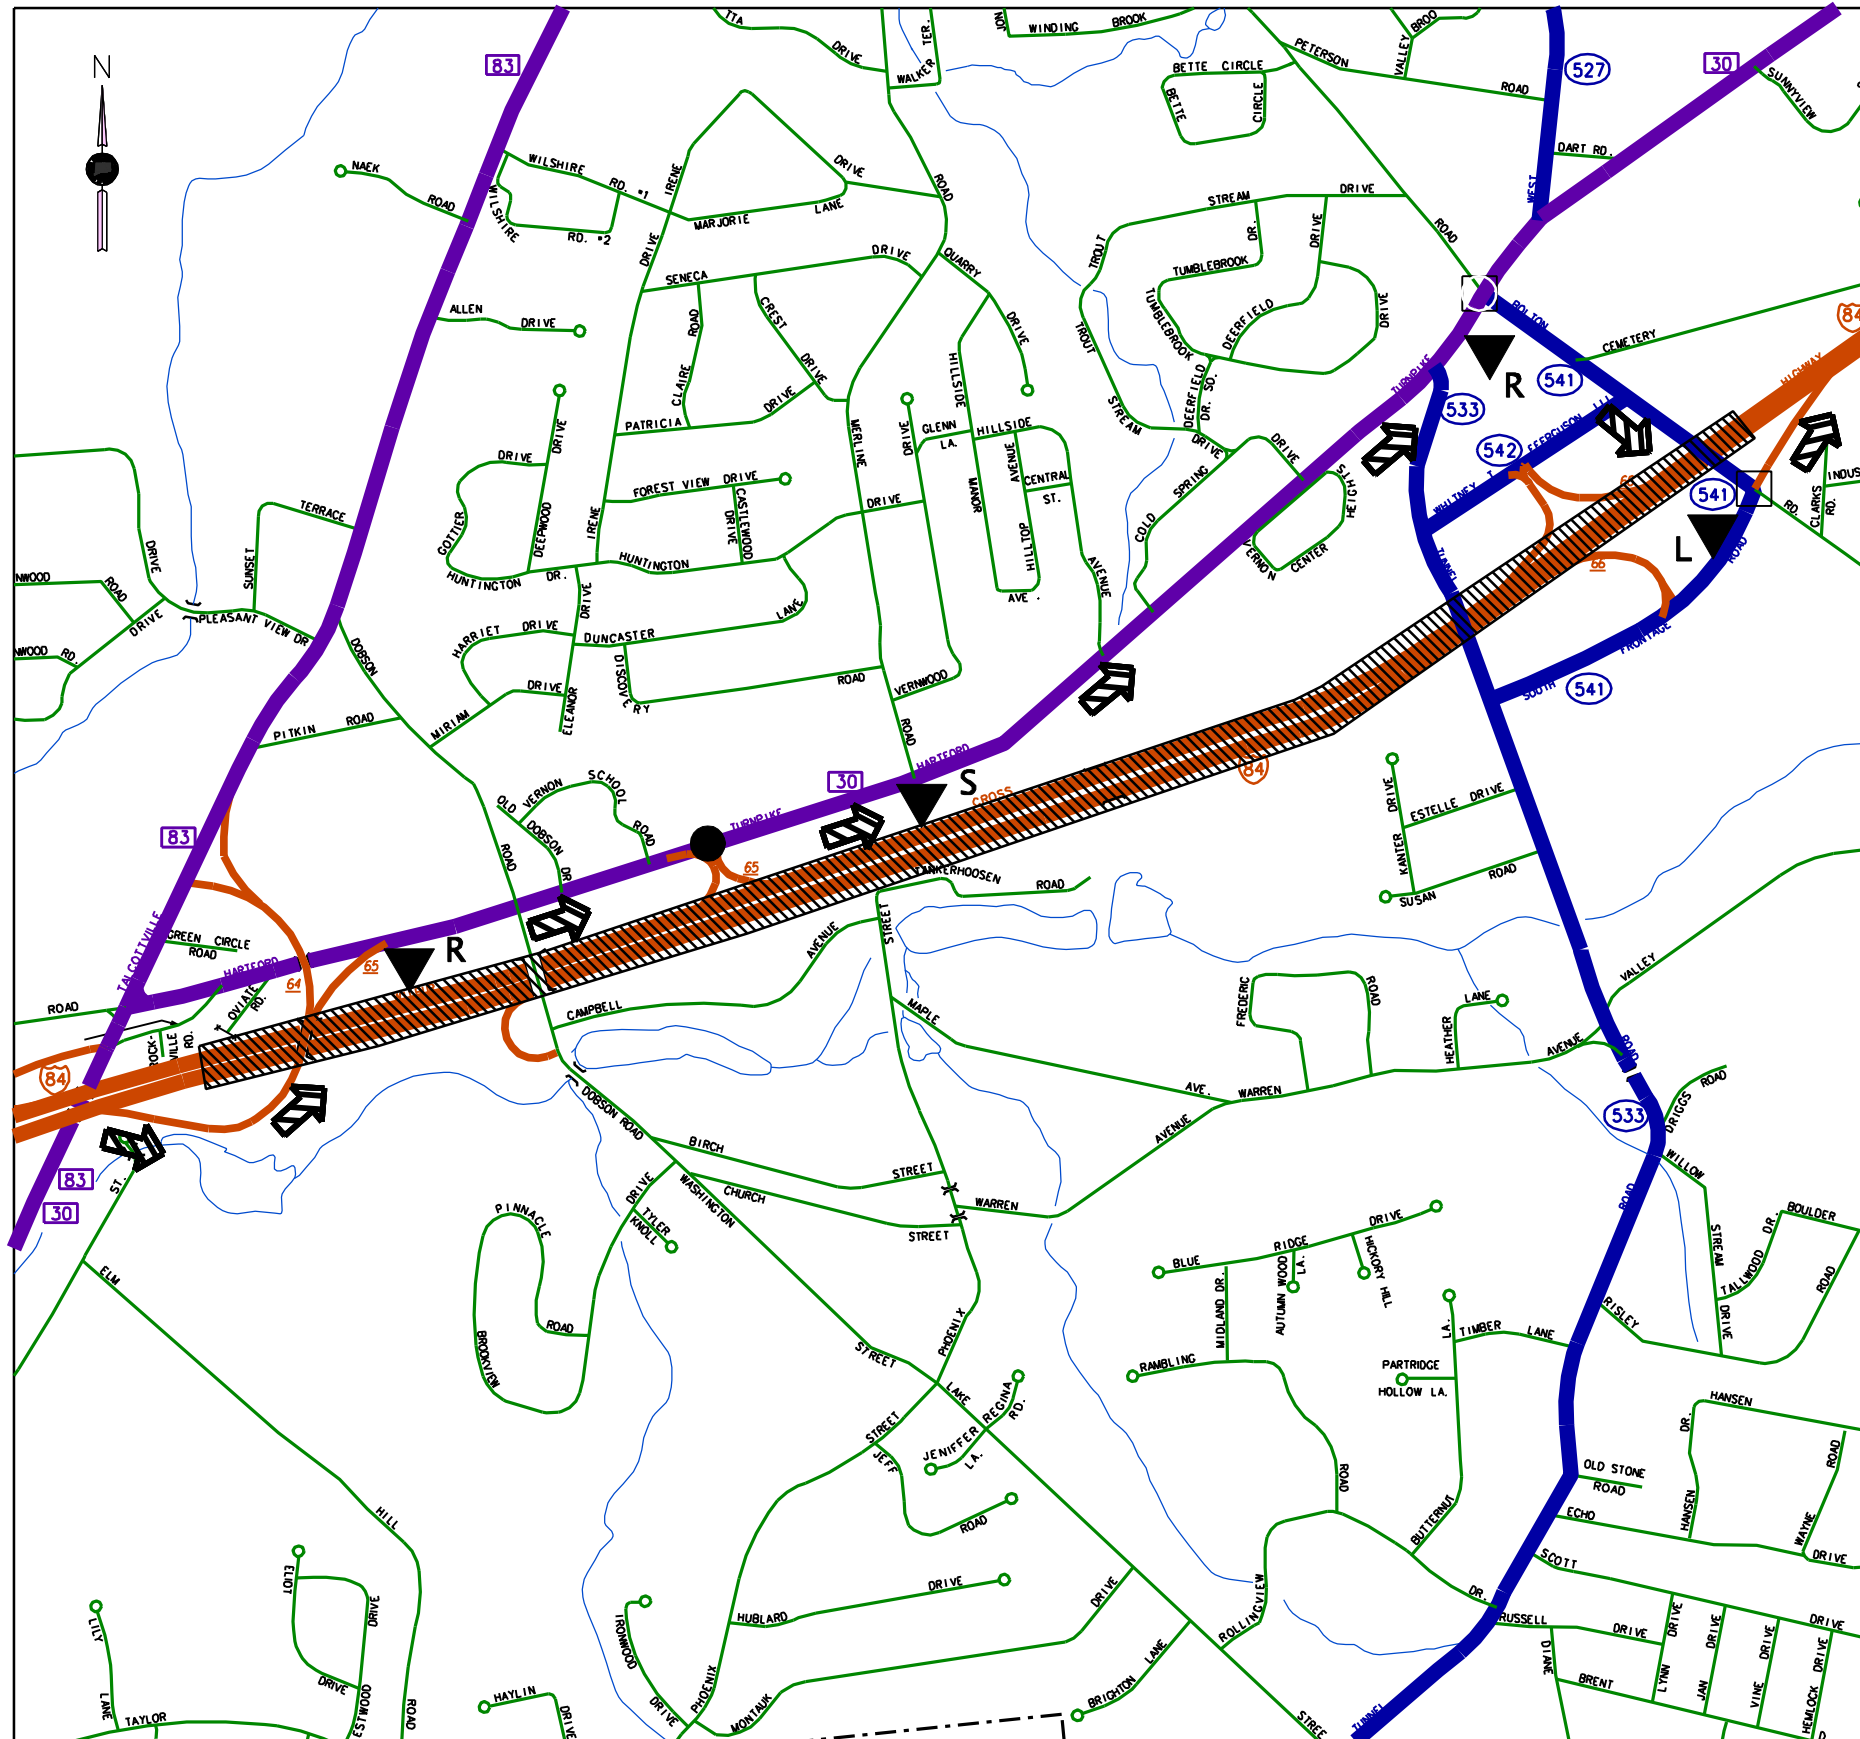

# I-84 E/B Exits 65-66

### PRIMARY ROUTE

Exit 65, right on Rte. 30 (Hartford Tpke.), right on SR. 541 (Bolton Rd.), left on I-84 on ramp.

### SECONDARY ROUTE

### LEGEND

- CLOSURE LOCATION
- TRUCK ROUTING
- CAR ROUTING
- ALL VEHICLE ROUTING
- SIGNAL
- POLICE MONITOR - SIGNAL
- POLICE MONITOR NO SIGNAL
- DIVERSION ROUTE SIGN LOCATIONS
- TRUCK ONLY DIVERSION ROUTE SIGN LOCATIONS