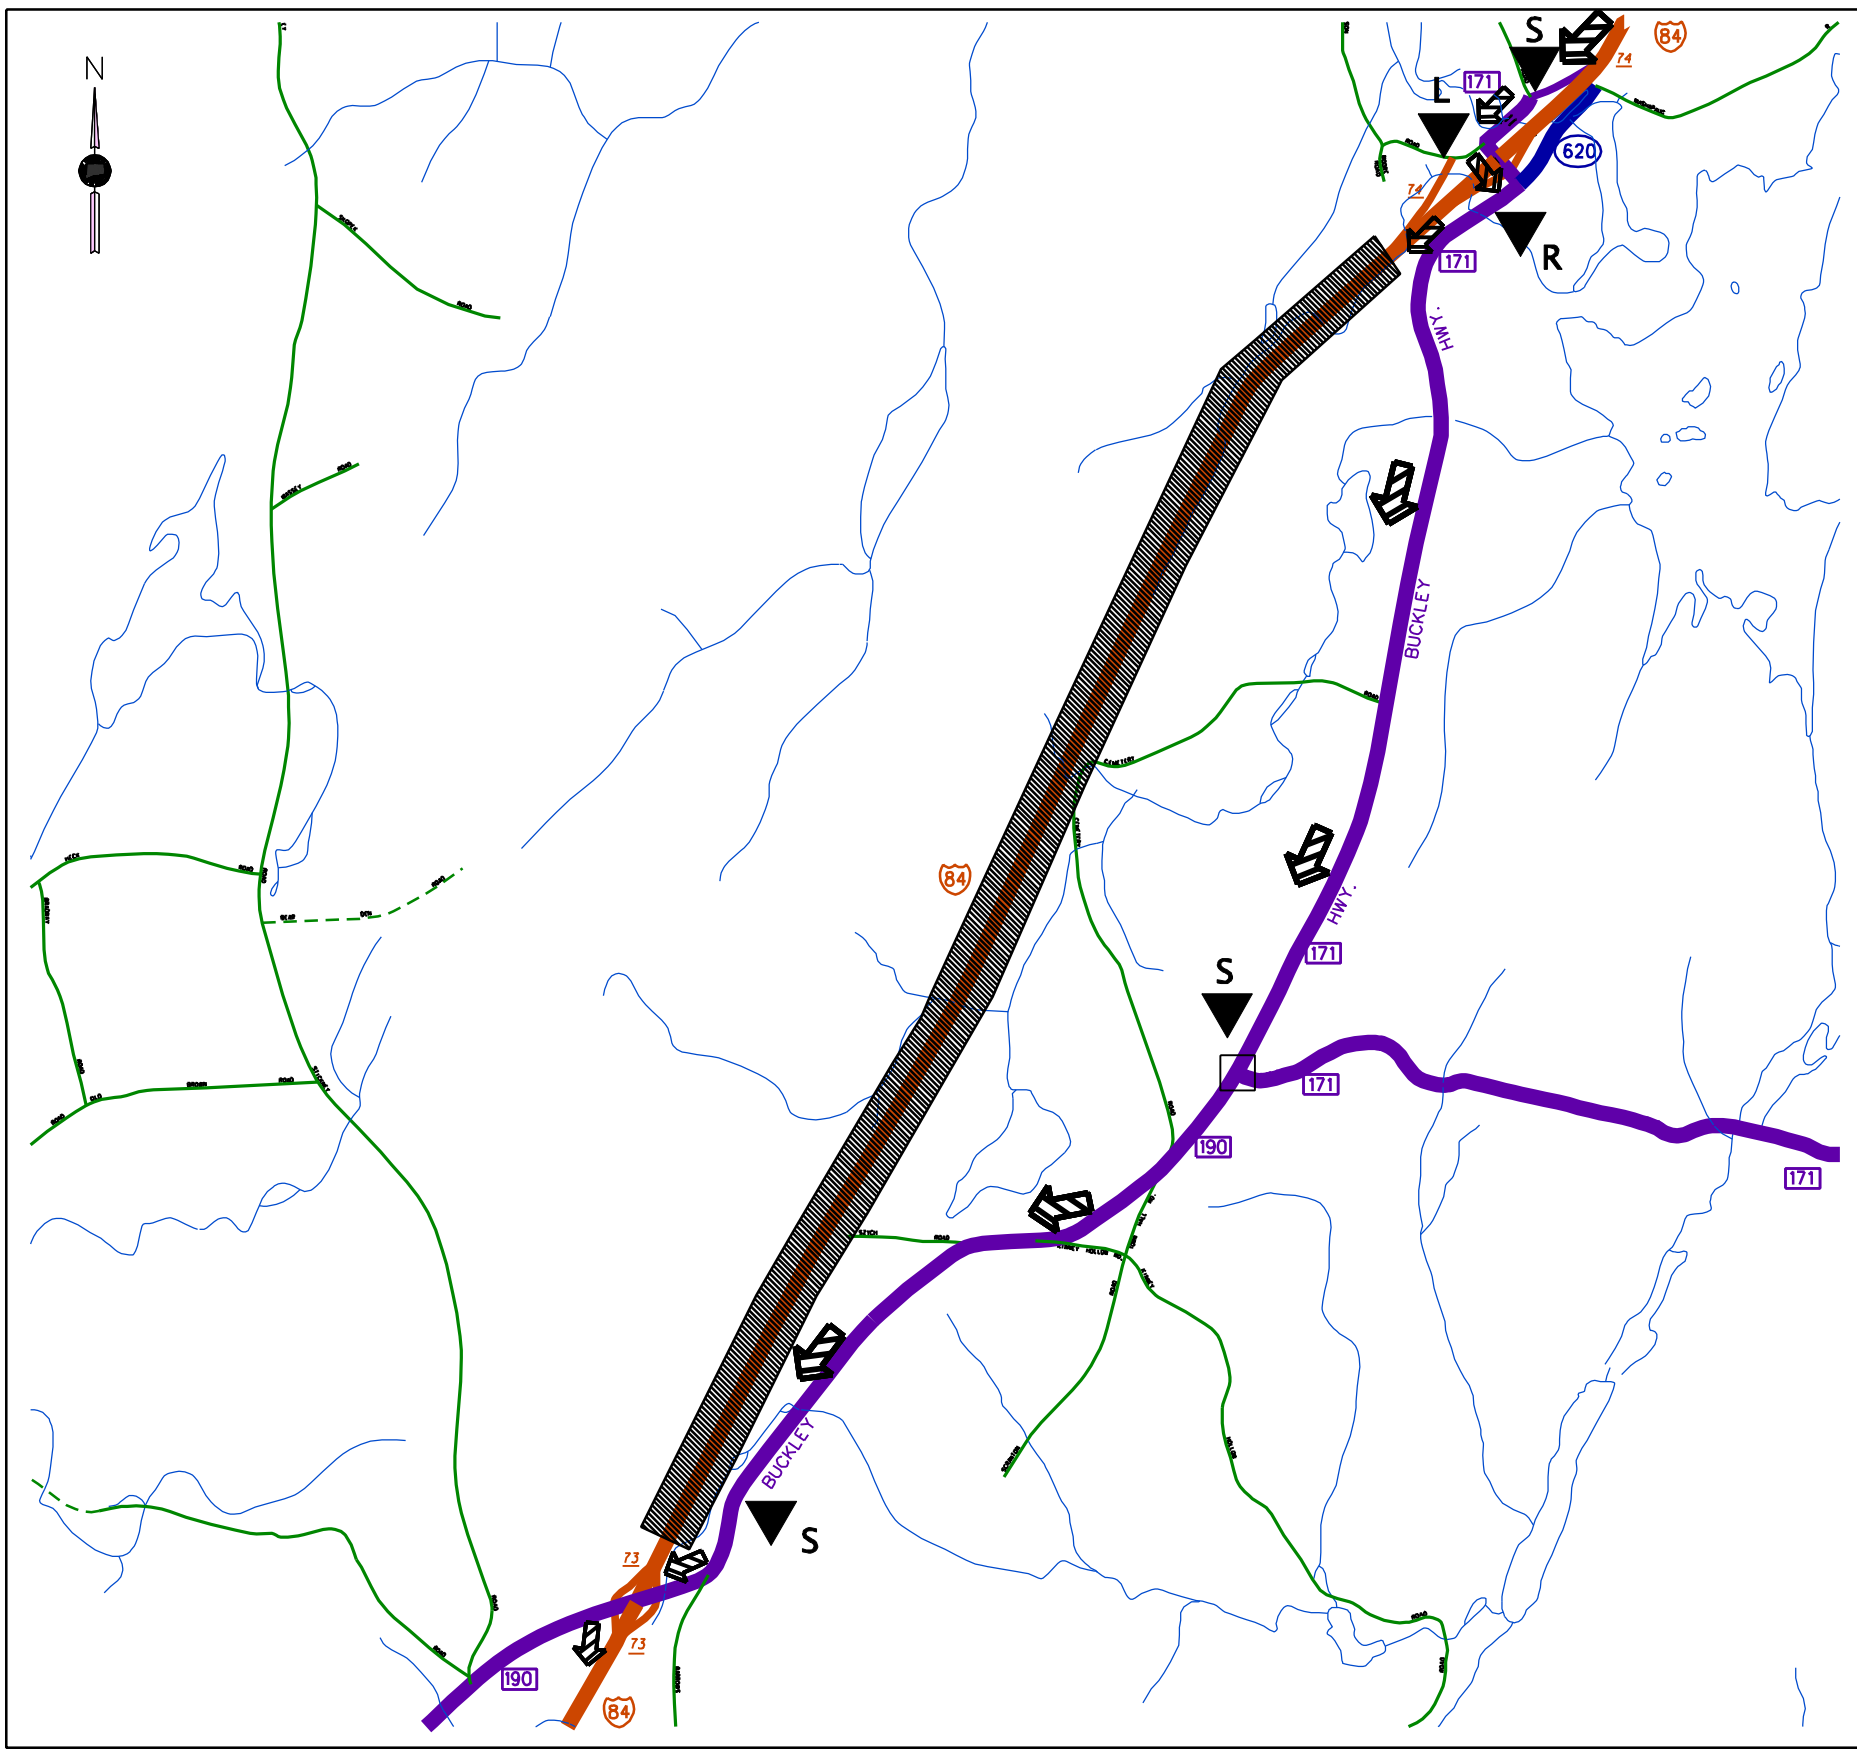

# I-84 W/B Exits 74-73

### PRIMARY ROUTE

Exit 74 to Rte. 171. Go straight on Rte. 190 to I-84 on ramp.

### SECONDARY ROUTE

### LEGEND

- CLOSURE LOCATION
- TRUCK ROUTING
- CAR ROUTING
- ALL VEHICLE ROUTING
- SIGNAL
- POLICE MONITOR - SIGNAL
- POLICE MONITOR NO SIGNAL
- DIVERSION ROUTE SIGN LOCATIONS
- TRUCK ONLY DIVERSION ROUTE SIGN LOCATIONS