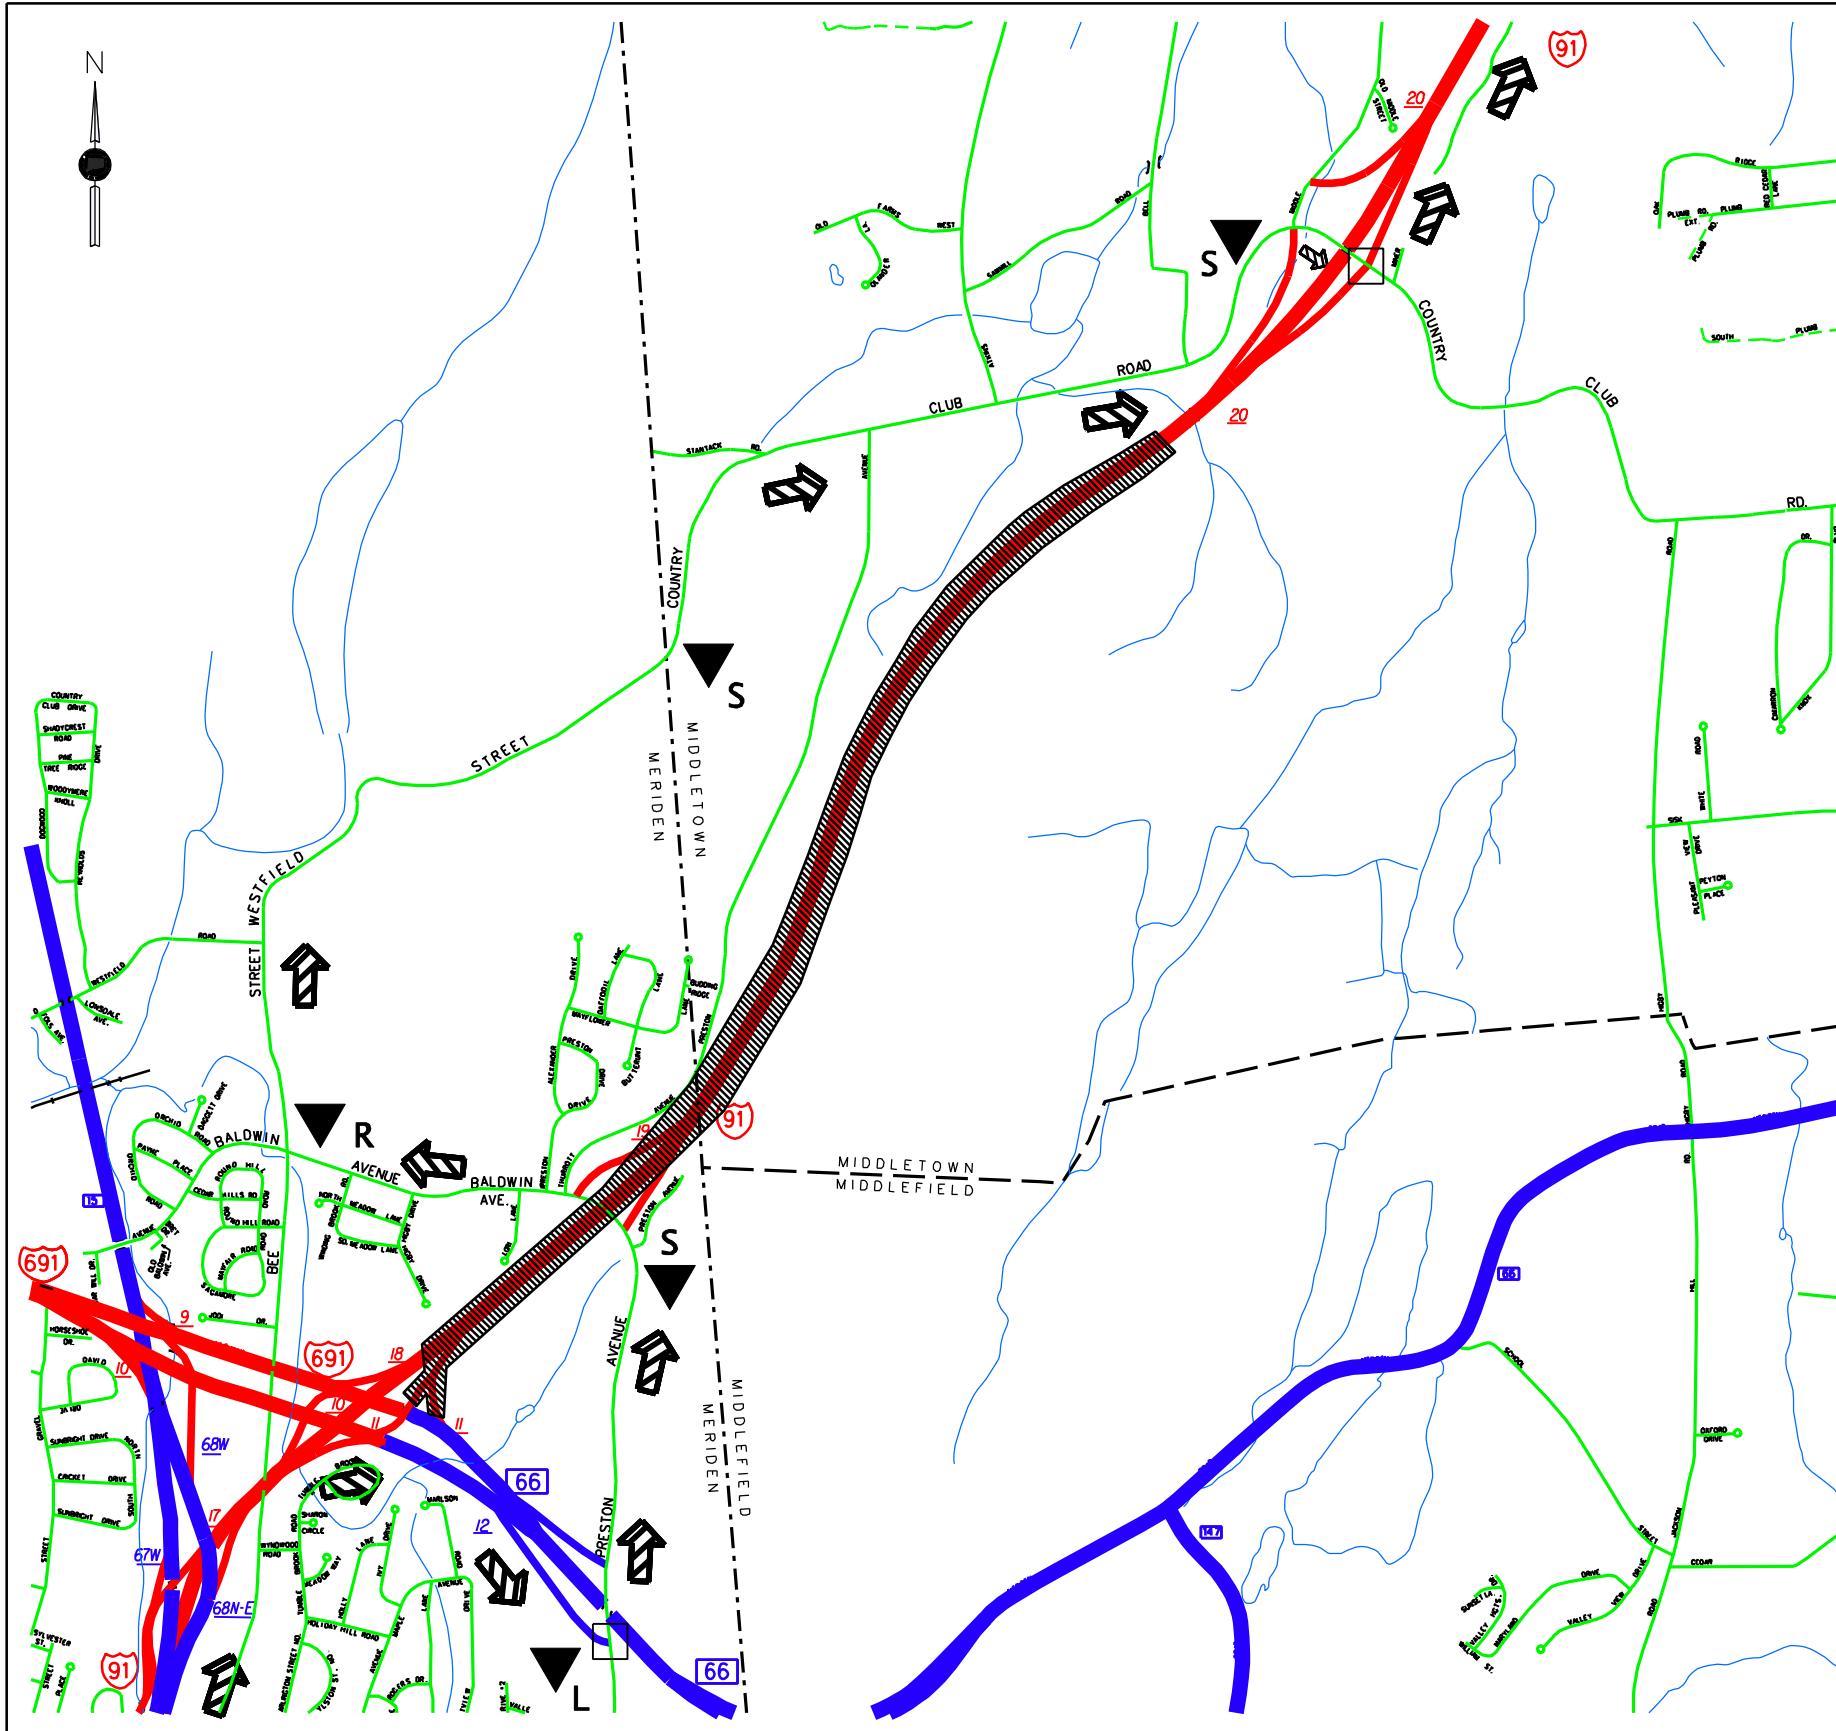

# I-91 N/B Exits 18-20

### PRIMARY ROUTE

Exit 18 (I-691) follow I-691 to Exit 12, left, onto Preston Ave. continue to Baldwin Ave., right onto Westfield St continue to Country Club Rd, follow Country Club Rd. to I-91 N/B on ramp.

### SPECIAL REQUIREMENTS

- Exit 11 ramps to be closed.
- Police Monitor Locations (2) - (1) in Meriden, (1) in Middletown.

### LEGEND

- CLOSURE LOCATION
- TRUCK ROUTING
- CAR ROUTING
- ALL VEHICLE ROUTING
- SIGNAL
- POLICE MONITOR - SIGNAL
- POLICE MONITOR NO SIGNAL
- DIVERSION ROUTE SIGN LOCATIONS
- TRUCK ONLY DIVERSION ROUTE SIGN LOCATIONS