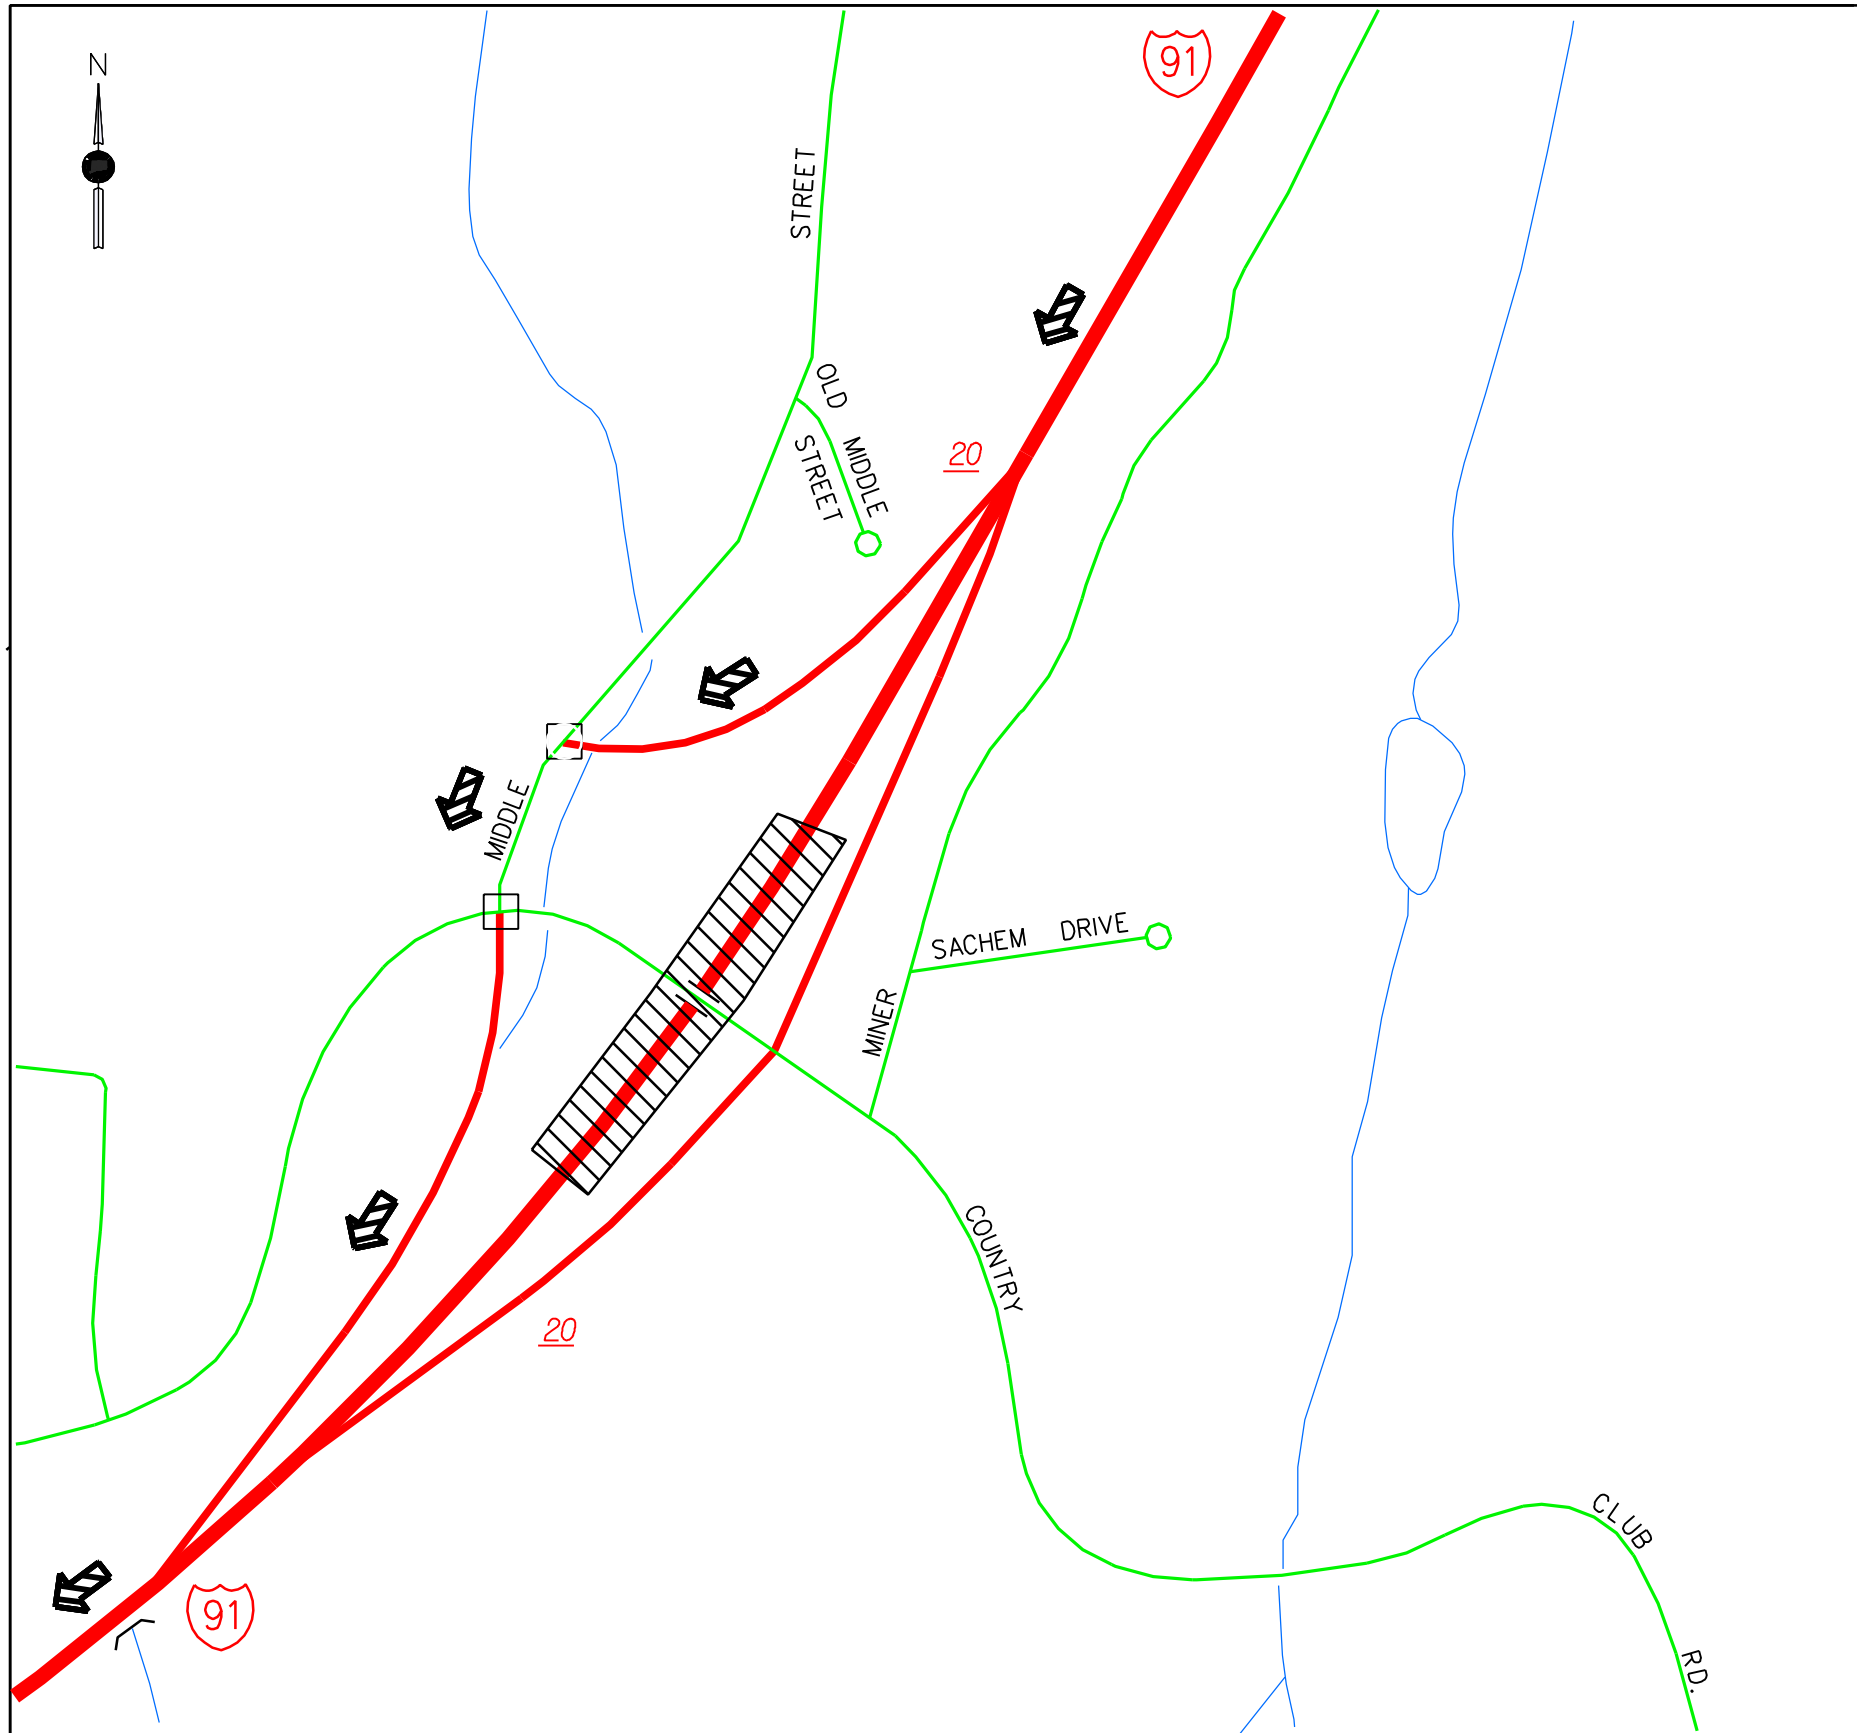

I-91 S/B Exit 20

MIDDLETOWN

Date 08/18/97 Rev. Date 10/20/97

PRIMARY ROUTE

Take Exit 20 S/B off ramp, left onto Middle Street, cross over Country Club Road to I-91 Exit 20 S/B on ramp.

SECONDARY ROUTE

SPECIAL REQUIREMENTS

1.) Police monitor locations (2).

LEGEND

-  CLOSURE LOCATION
-  TRUCK ROUTING
-  CAR ROUTING
-  ALL VEHICLE ROUTING
-  SIGNAL
-  POLICE MONITOR - SIGNAL
-  POLICE MONITOR NO SIGNAL
-  DIVERSION ROUTE SIGN LOCATIONS
-  TRUCK ONLY DIVERSION ROUTE SIGN LOCATIONS

EMERGENCY CONTACTS

STATE POLICE
TROOP - H (860) 534-1000
D.E.P. 860-566-3338
D.O.T. 1-800-695-0444

MIDDLETOWN

POLICE DEPT. (860) 347-2541
POLICE FAX # (860) 343-8022
FIRE DEPT. (860) 346-8623

ADJACENT TOWN INFO