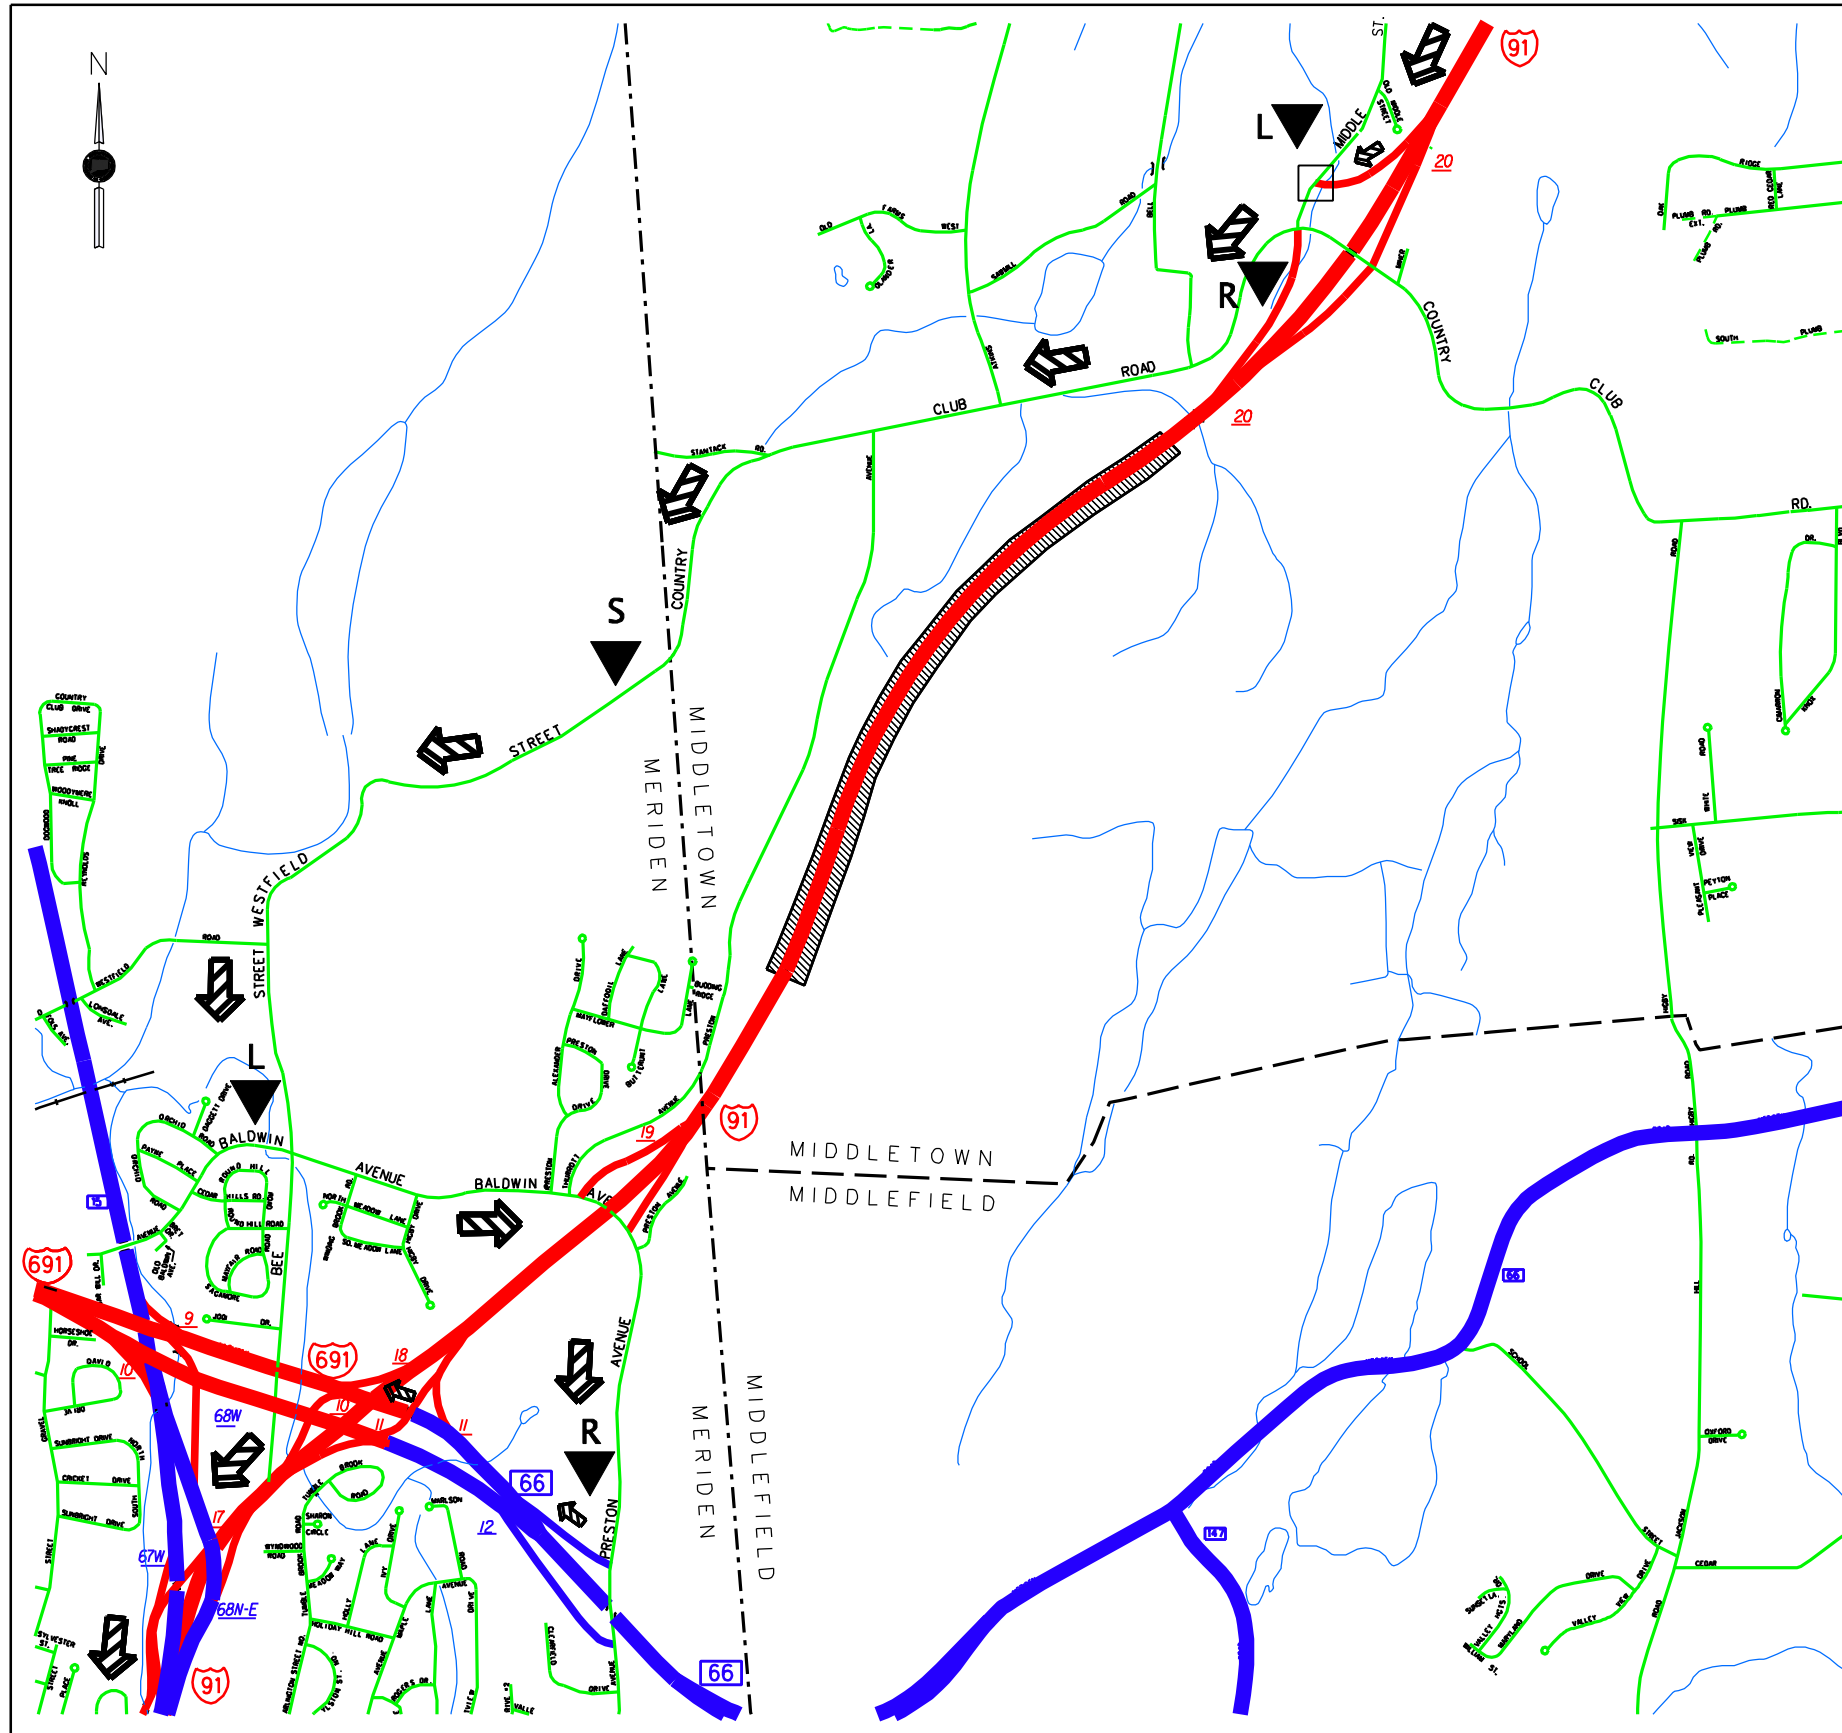

# I-91 S/B Exits 20-19

### PRIMARY ROUTE

Exit 20 left to Middle Street, right on Country Club Road. Follow Country Club Road to Westfield Street left onto Baldwin Avenue to Preston Avenue, right onto I-691 follow I-691 to Exit 10 to I-91 S/B.

### SECONDARY ROUTE

### LEGEND

- CLOSURE LOCATION
- TRUCK ROUTING
- CAR ROUTING
- ALL VEHICLE ROUTING
- SIGNAL
- POLICE MONITOR - SIGNAL
- POLICE MONITOR NO SIGNAL
- DIVERSION ROUTE SIGN LOCATIONS
- TRUCK ONLY DIVERSION ROUTE SIGN LOCATIONS