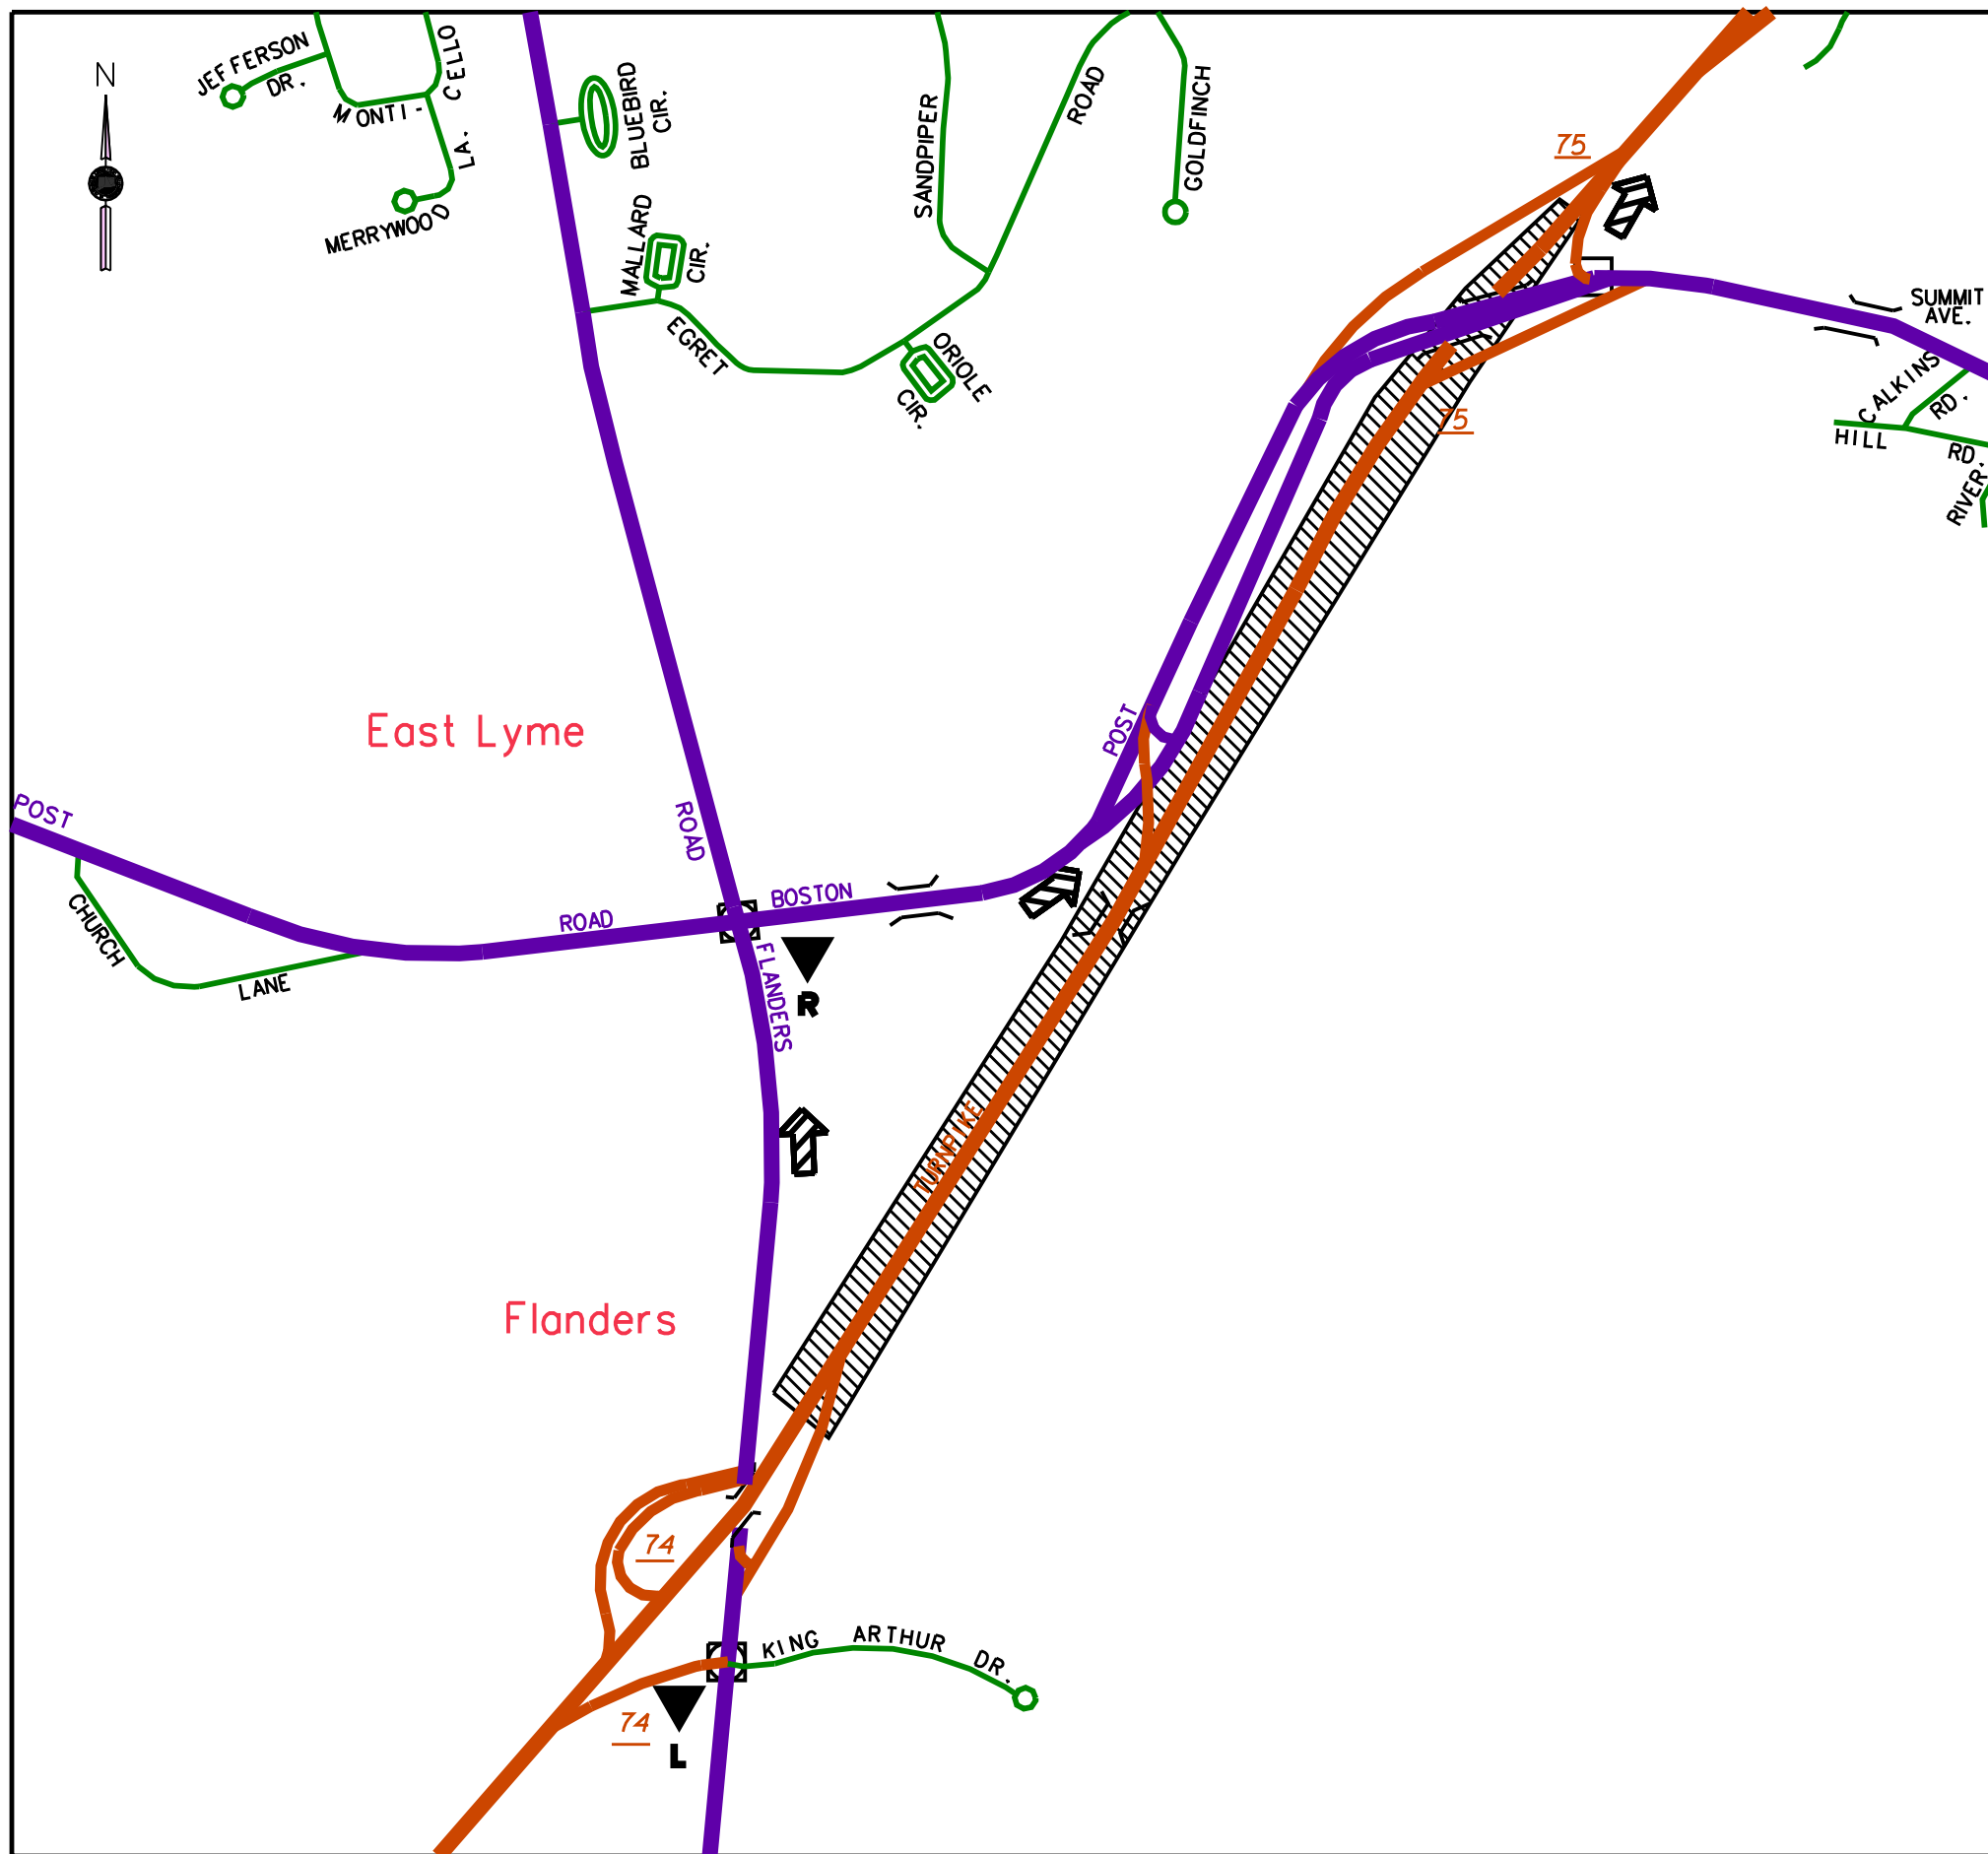

# I-95 N/B Exits 74-75

### PRIMARY ROUTE

Exit 74, take left on Rt. 161 (Flanders Rd.) to right onto Rt. 1 (Boston Post Rd.). Stay on Rt. 1 E/B to I-95 on ramp (Exit 75).

### SECONDARY ROUTE

### LEGEND

- CLOSURE LOCATION
- TRUCK ROUTING
- CAR ROUTING
- ALL VEHICLE ROUTING
- SIGNAL
- POLICE MONITOR - SIGNAL
- POLICE MONITOR NO SIGNAL
- DIVERSION ROUTE SIGN LOCATIONS
- TRUCK ONLY DIVERSION ROUTE SIGN LOCATIONS