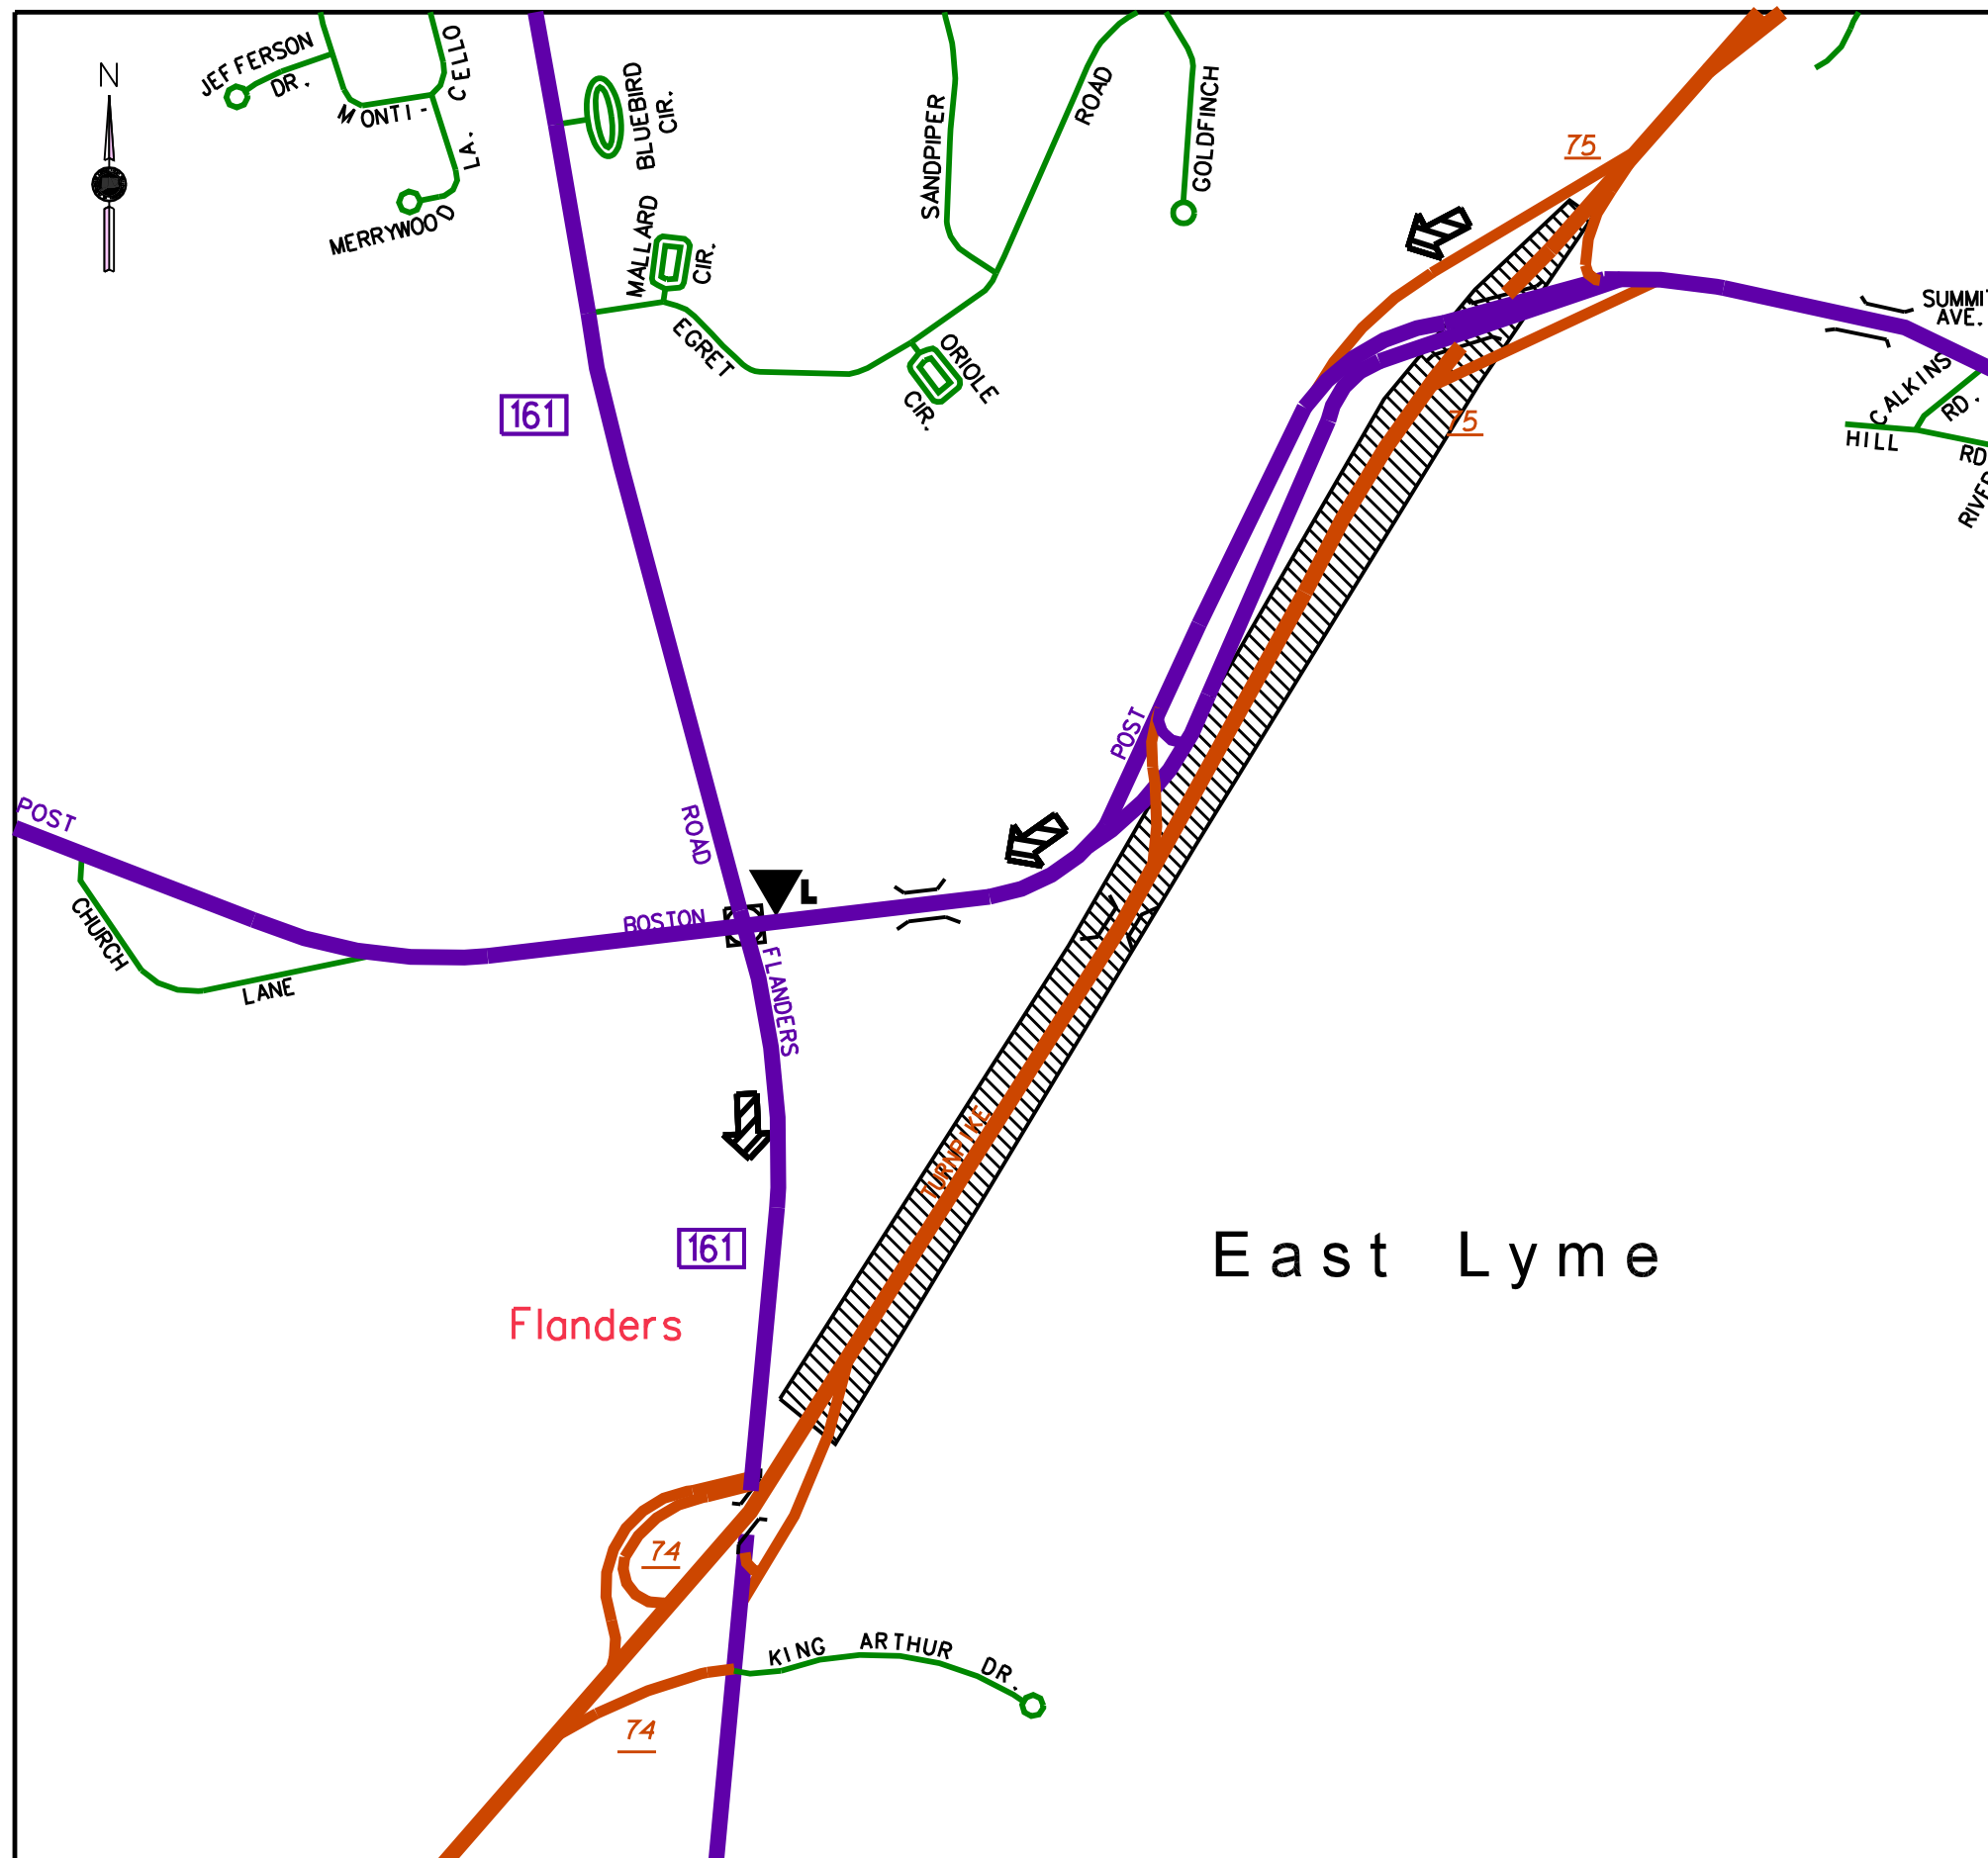

I-95 S/B Exits 75-74

East Lyme

Date 05/29/00 Rev. Date / /

PRIMARY ROUTE

Exit 75 to Rt. 1 W/B (Boston Post Rd.), Left onto Rt. 161 S/B (Flanders Rd.) to I-95 S/B on ramp on right.

SECONDARY ROUTE

SPECIAL REQUIREMENTS

1. Close Exit 75 on ramp.
2. Police monitor location (1).

LEGEND

- CLOSURE LOCATION
- TRUCK ROUTING
- CAR ROUTING
- ALL VEHICLE ROUTING
- SIGNAL
- POLICE MONITOR - SIGNAL
- POLICE MONITOR NO SIGNAL
- DIVERSION ROUTE SIGN LOCATIONS
- TRUCK ONLY DIVERSION ROUTE SIGN LOCATIONS

EMERGENCY CONTACTS

STATE POLICE
TROOP - E (800) 953-7747
D.E.P. (860) 566-3338
D.O.T. (800) 695-0444

EAST LYME DISPATCH

POLICE DEPT. (860) 739-3419
POLICE FAX # (860) 739-6432
FIRE DEPT. () -

WATERFORD DISPATCH