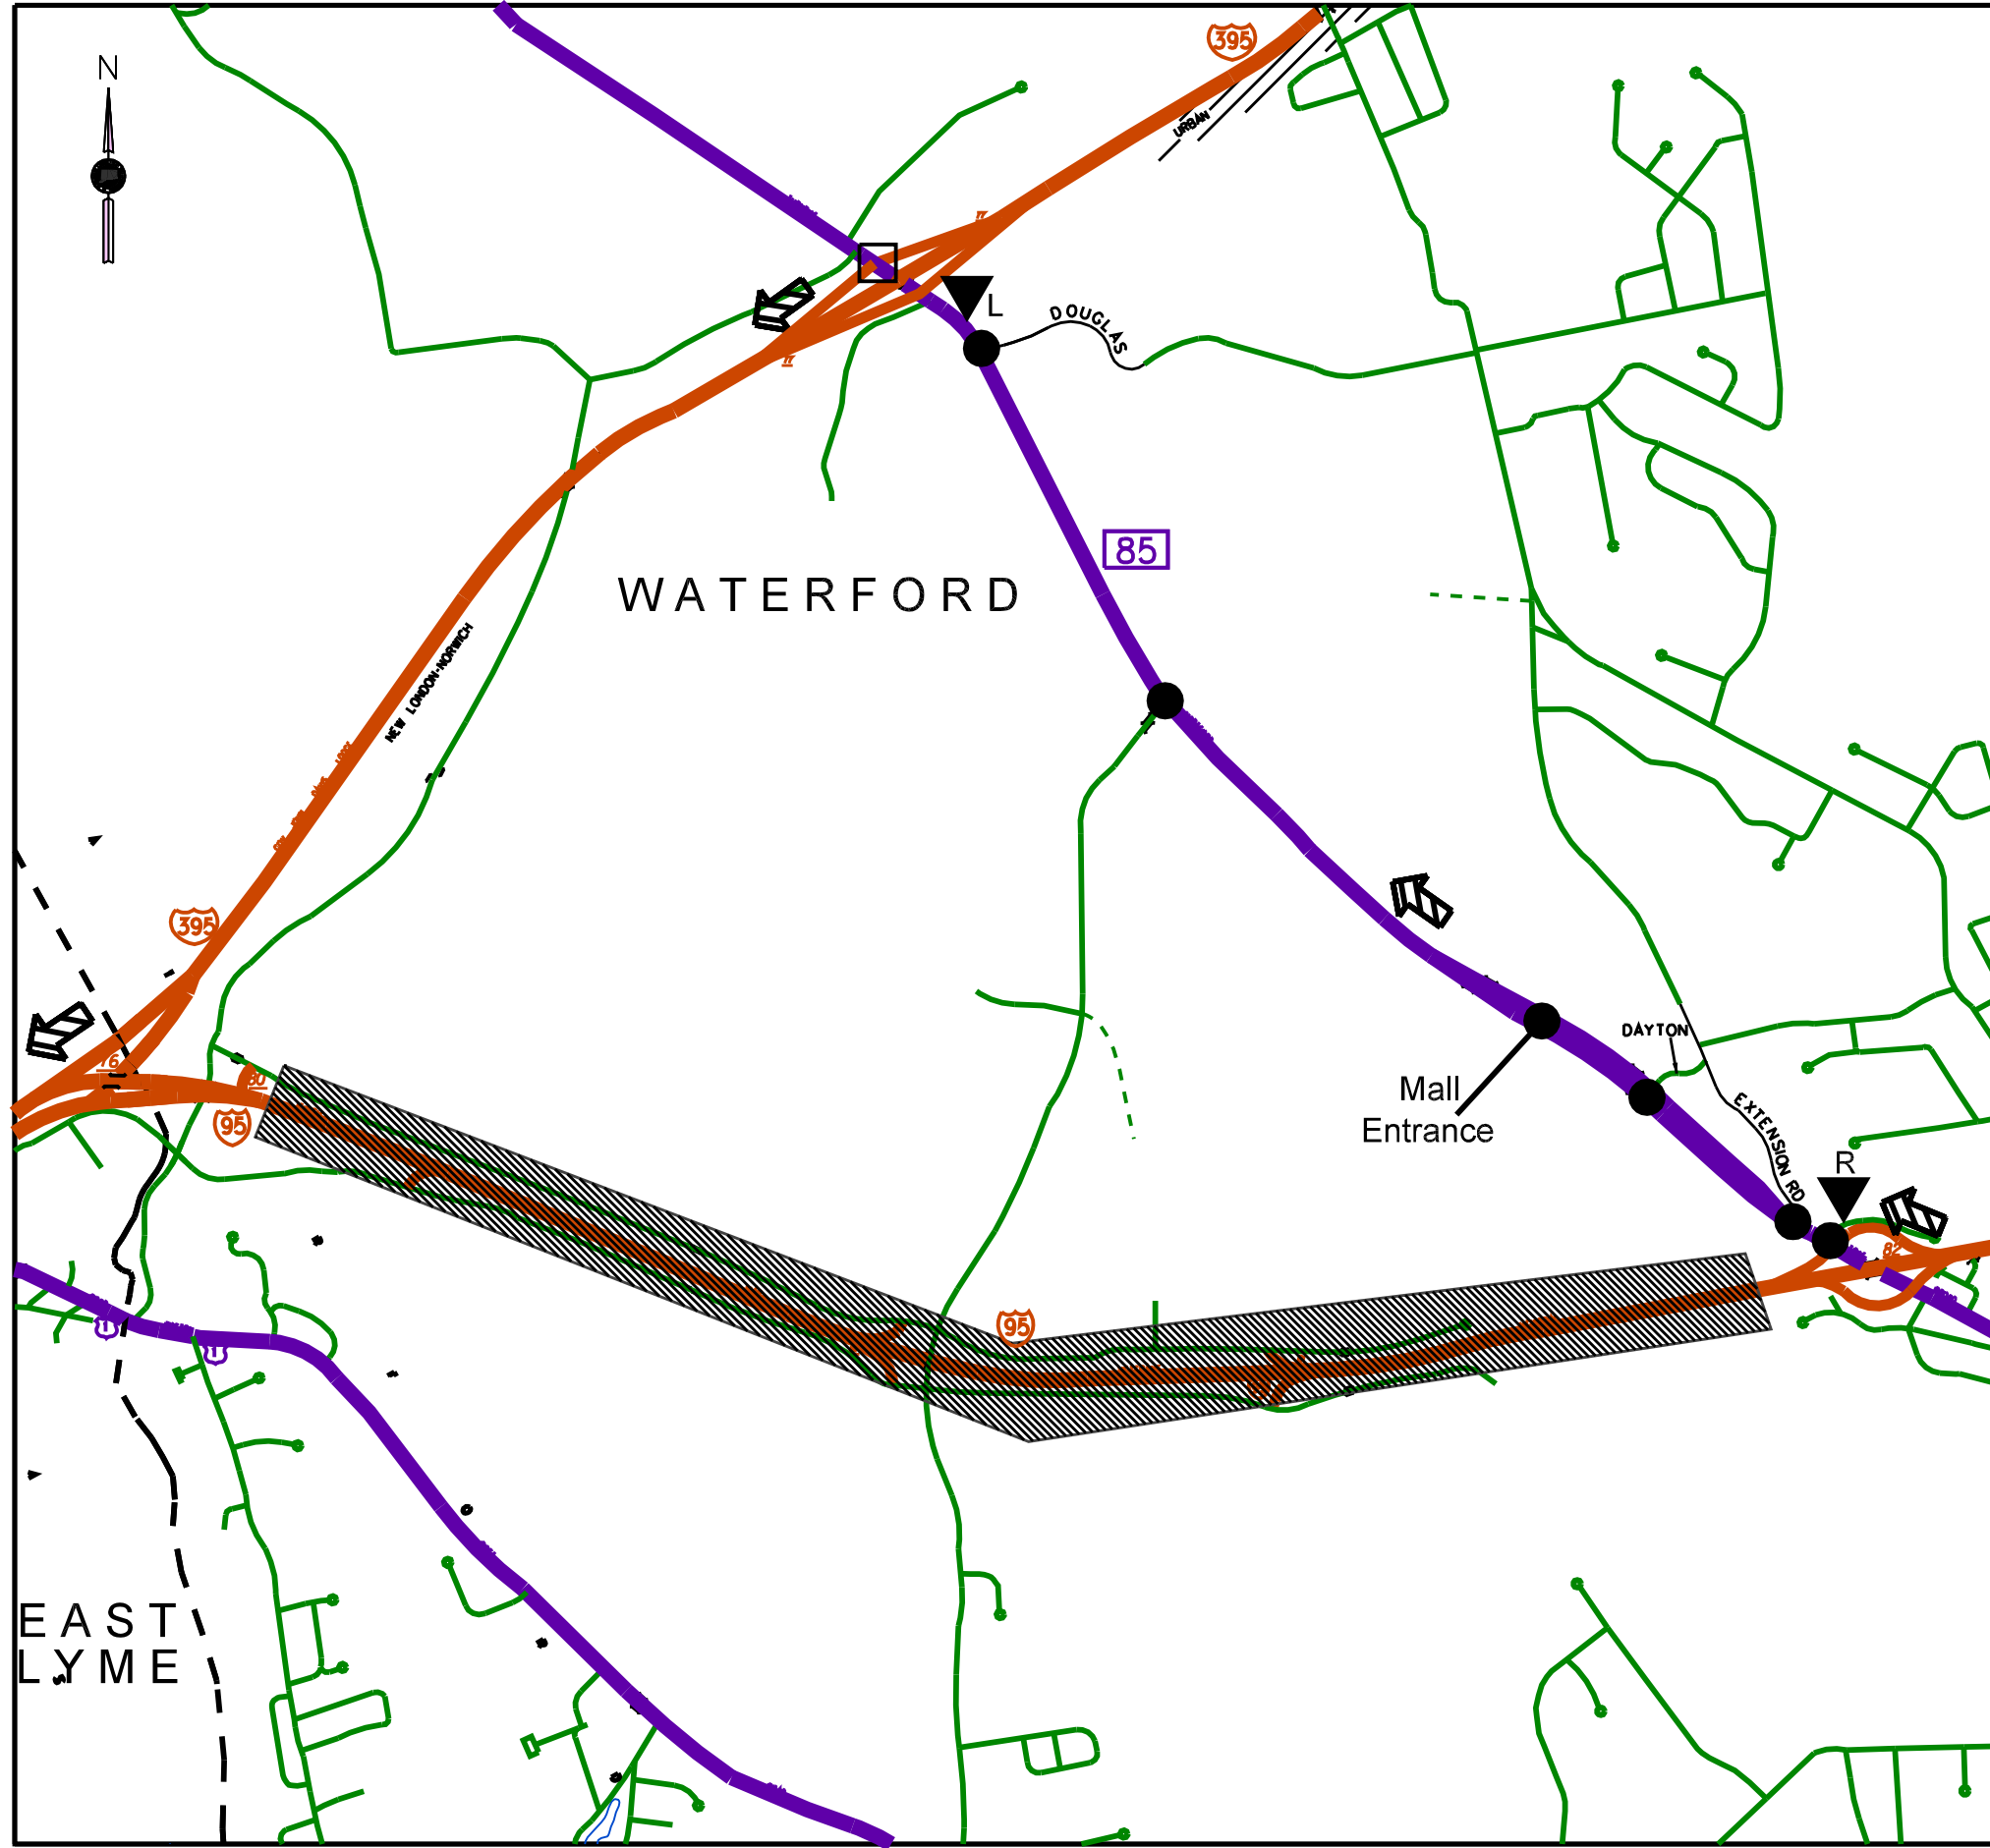

# I-95 S/B Exits 82-76

## Waterford/ East Lyme

Date      Rev. Date  
05/29/00

**PRIMARY ROUTE**  
Exit 82, Right onto Rt. 85 N/B for 4 miles to I-395 S/B for 3.5 miles to I-95 S/B.

**SECONDARY ROUTE**

**SPECIAL REQUIREMENTS**

1. Police monitor locations (1).
2. Close on ramps from Parkway North.

**LEGEND**

- CLOSURE LOCATION
- TRUCK ROUTING
- CAR ROUTING
- ALL VEHICLE ROUTING
- SIGNAL
- POLICE MONITOR - SIGNAL
- POLICE MONITOR NO SIGNAL
- DIVERSION ROUTE SIGN LOCATIONS
- TRUCK ONLY DIVERSION ROUTE SIGN LOCATIONS