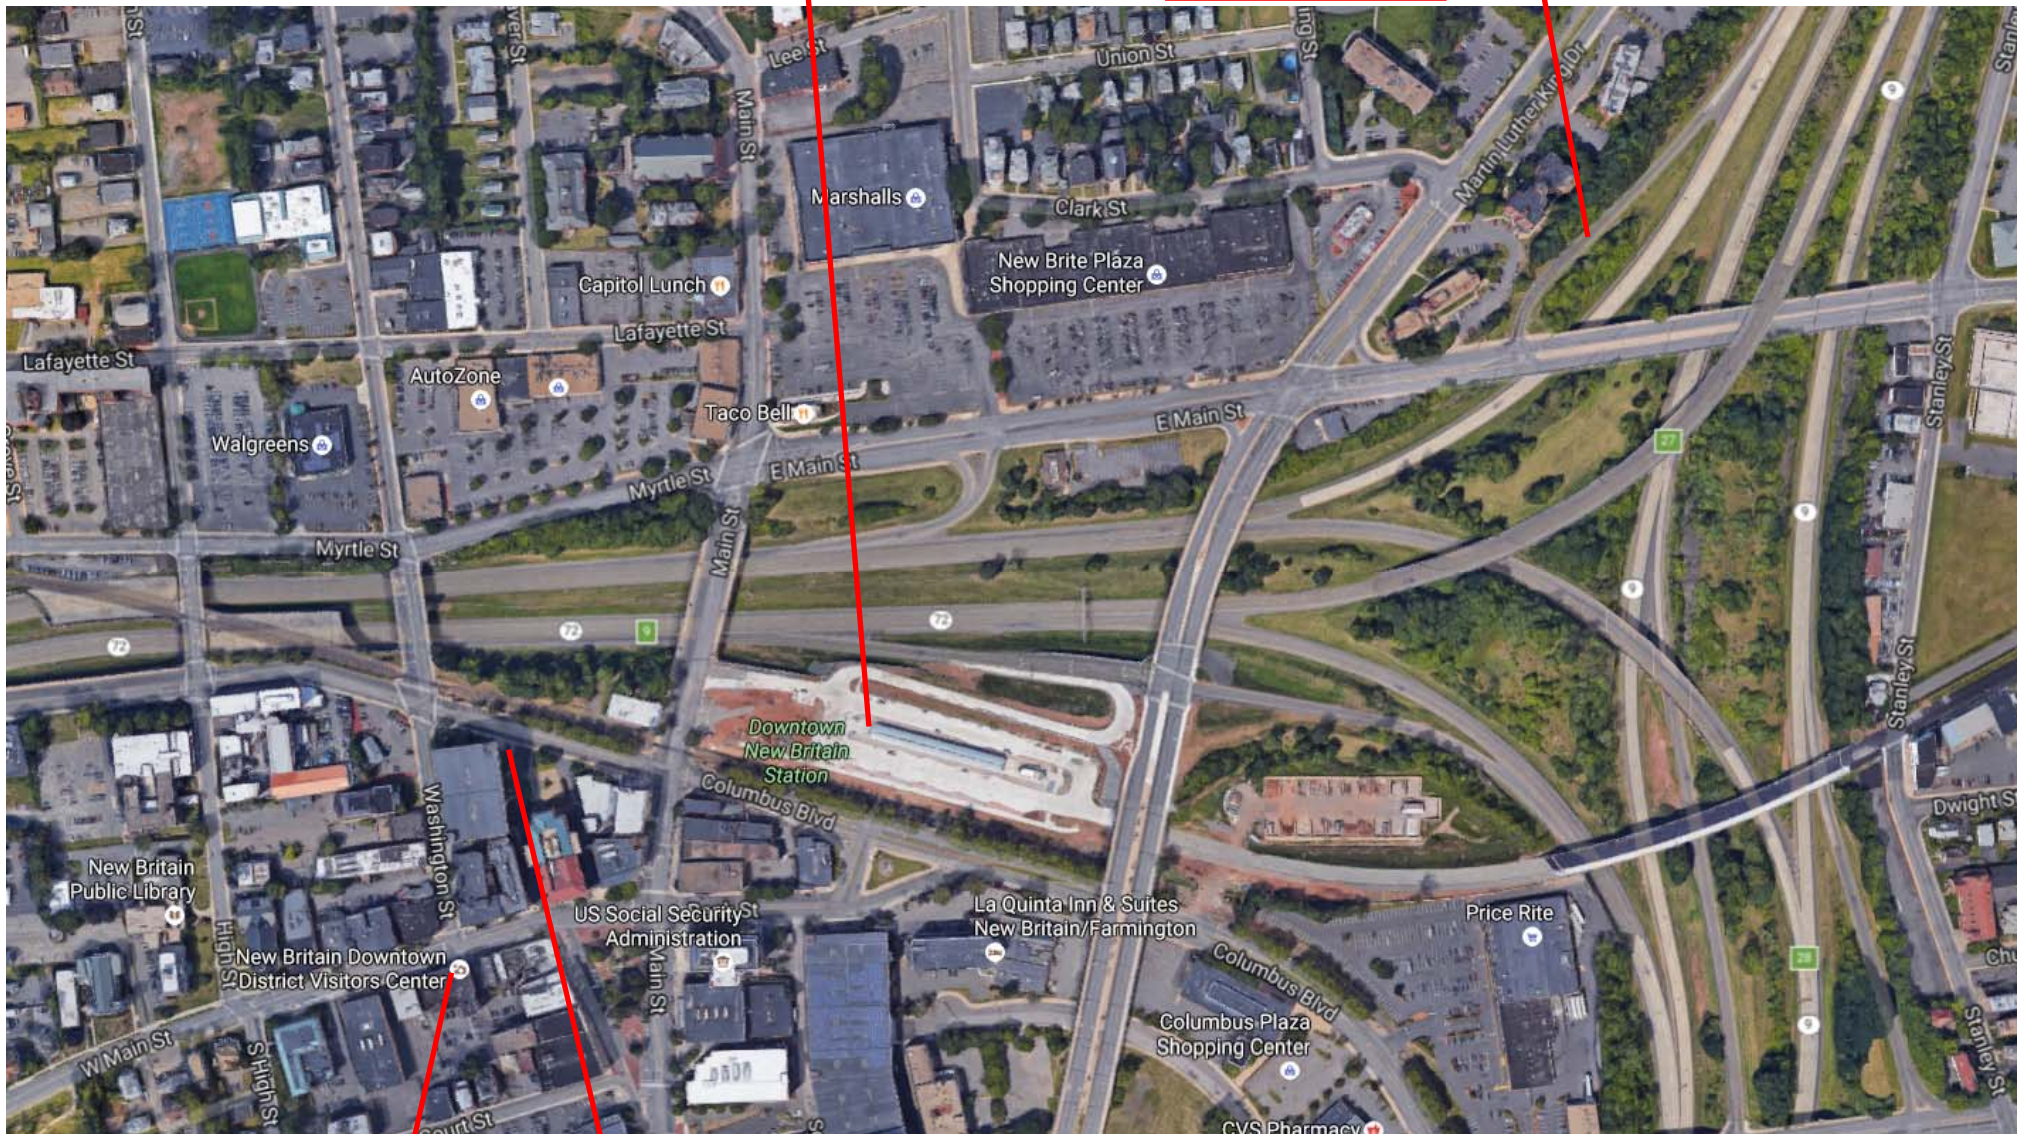

CTfastrak
Downtown Station

CT Route 9 South-
bound Exit 28A

Downtown District
Visitor Center

Badolato
Parking Garage
Entrance

CTfastrak:
Downtown New Britain Station to Main Street to West Main Street.
Parking:
Park in the Badolato Parking Garage beyond the gate at the third level.