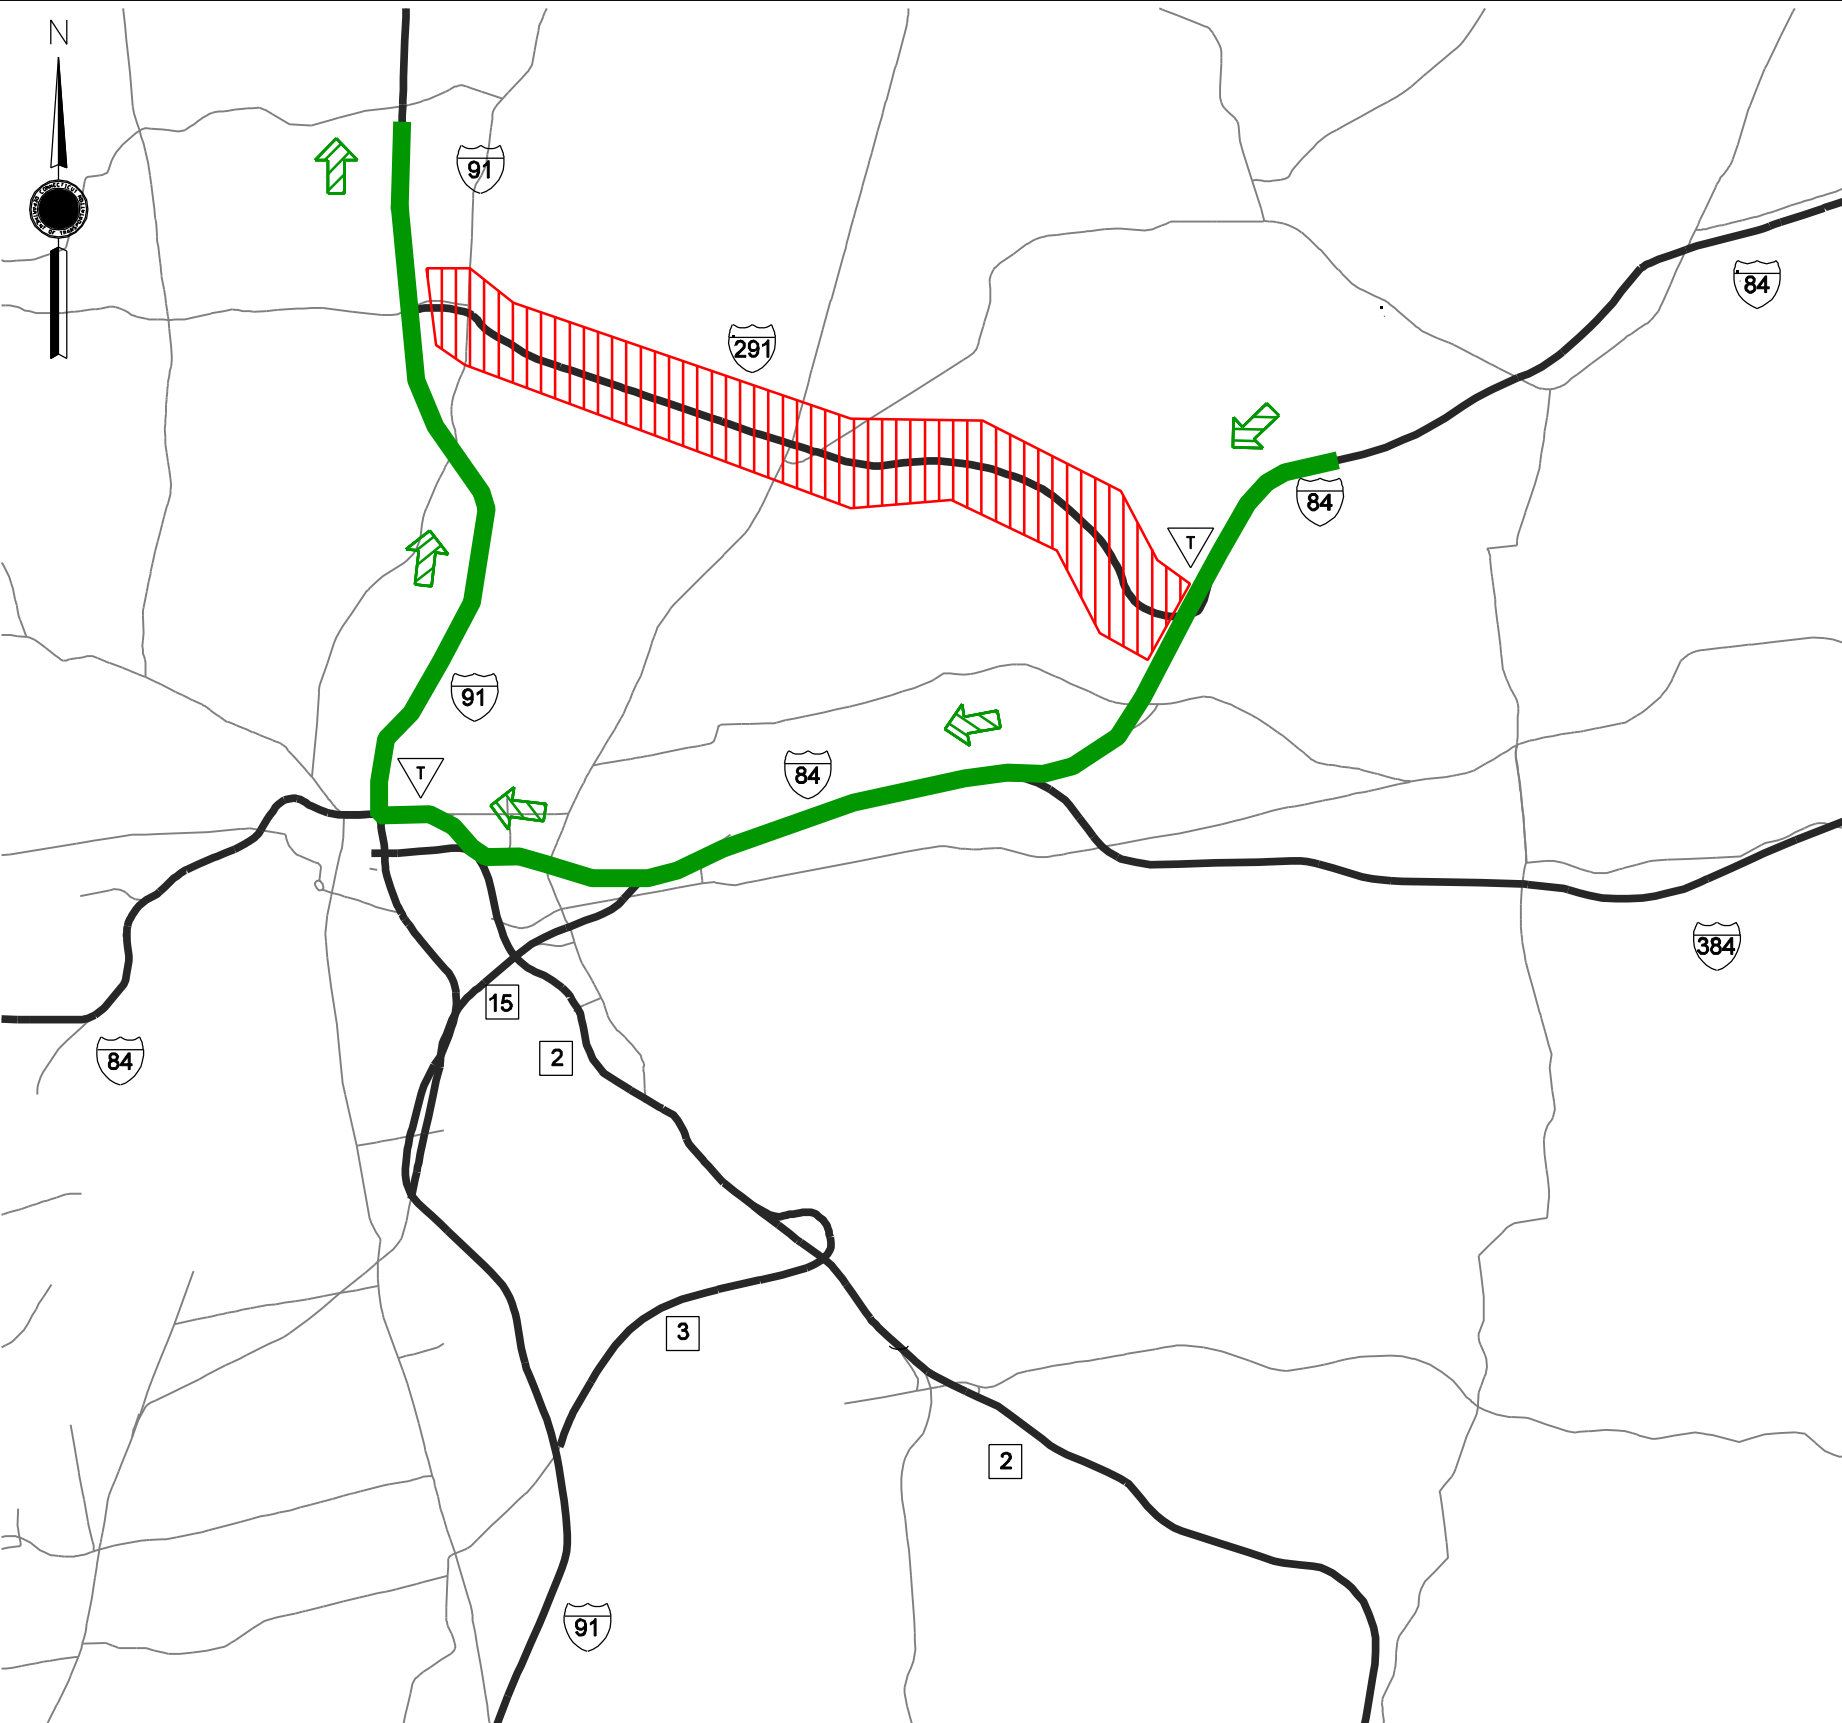

Hartford Area

Date 5/31/07 Rev. Date / /

PRIMARY ROUTE  
I-84 WB. EXIT 51 TO I-91 NB

SPECIAL REQUIREMENTS  
FOR LOCAL TRAFFIC USE LOCAL DIVERSION ROUTES.

- LEGEND**
- CLOSURE LOCATION
  - TRUCK ROUTING
  - CAR ROUTING
  - ALL VEHICLE ROUTING
  - SIGNAL
  - POLICE MONITOR - SIGNAL
  - POLICE MONITOR NO SIGNAL
  - DIVERSION ROUTE SIGN LOCATIONS
  - TRUCK ONLY DIVERSION ROUTE SIGN LOCATIONS
  - TRAILBLAZER SIGN LOCATIONS
  - TRUCK ONLY TRAILBLAZER SIGN LOCATIONS

**EMERGENCY CONTACTS**

STATE POLICE  
TROOP -I (203) 393-4200  
TROOP -H (860) 534-1000  
D.E.P. (860) 566-3338  
D.O.T. (800) 695-0444

**TRAILBLAZER SIGNS REQUIRED**

Left Arrow	
Right Arrow	1
Straight Arrow	1
<b>Total Signs</b>	<b>2</b>