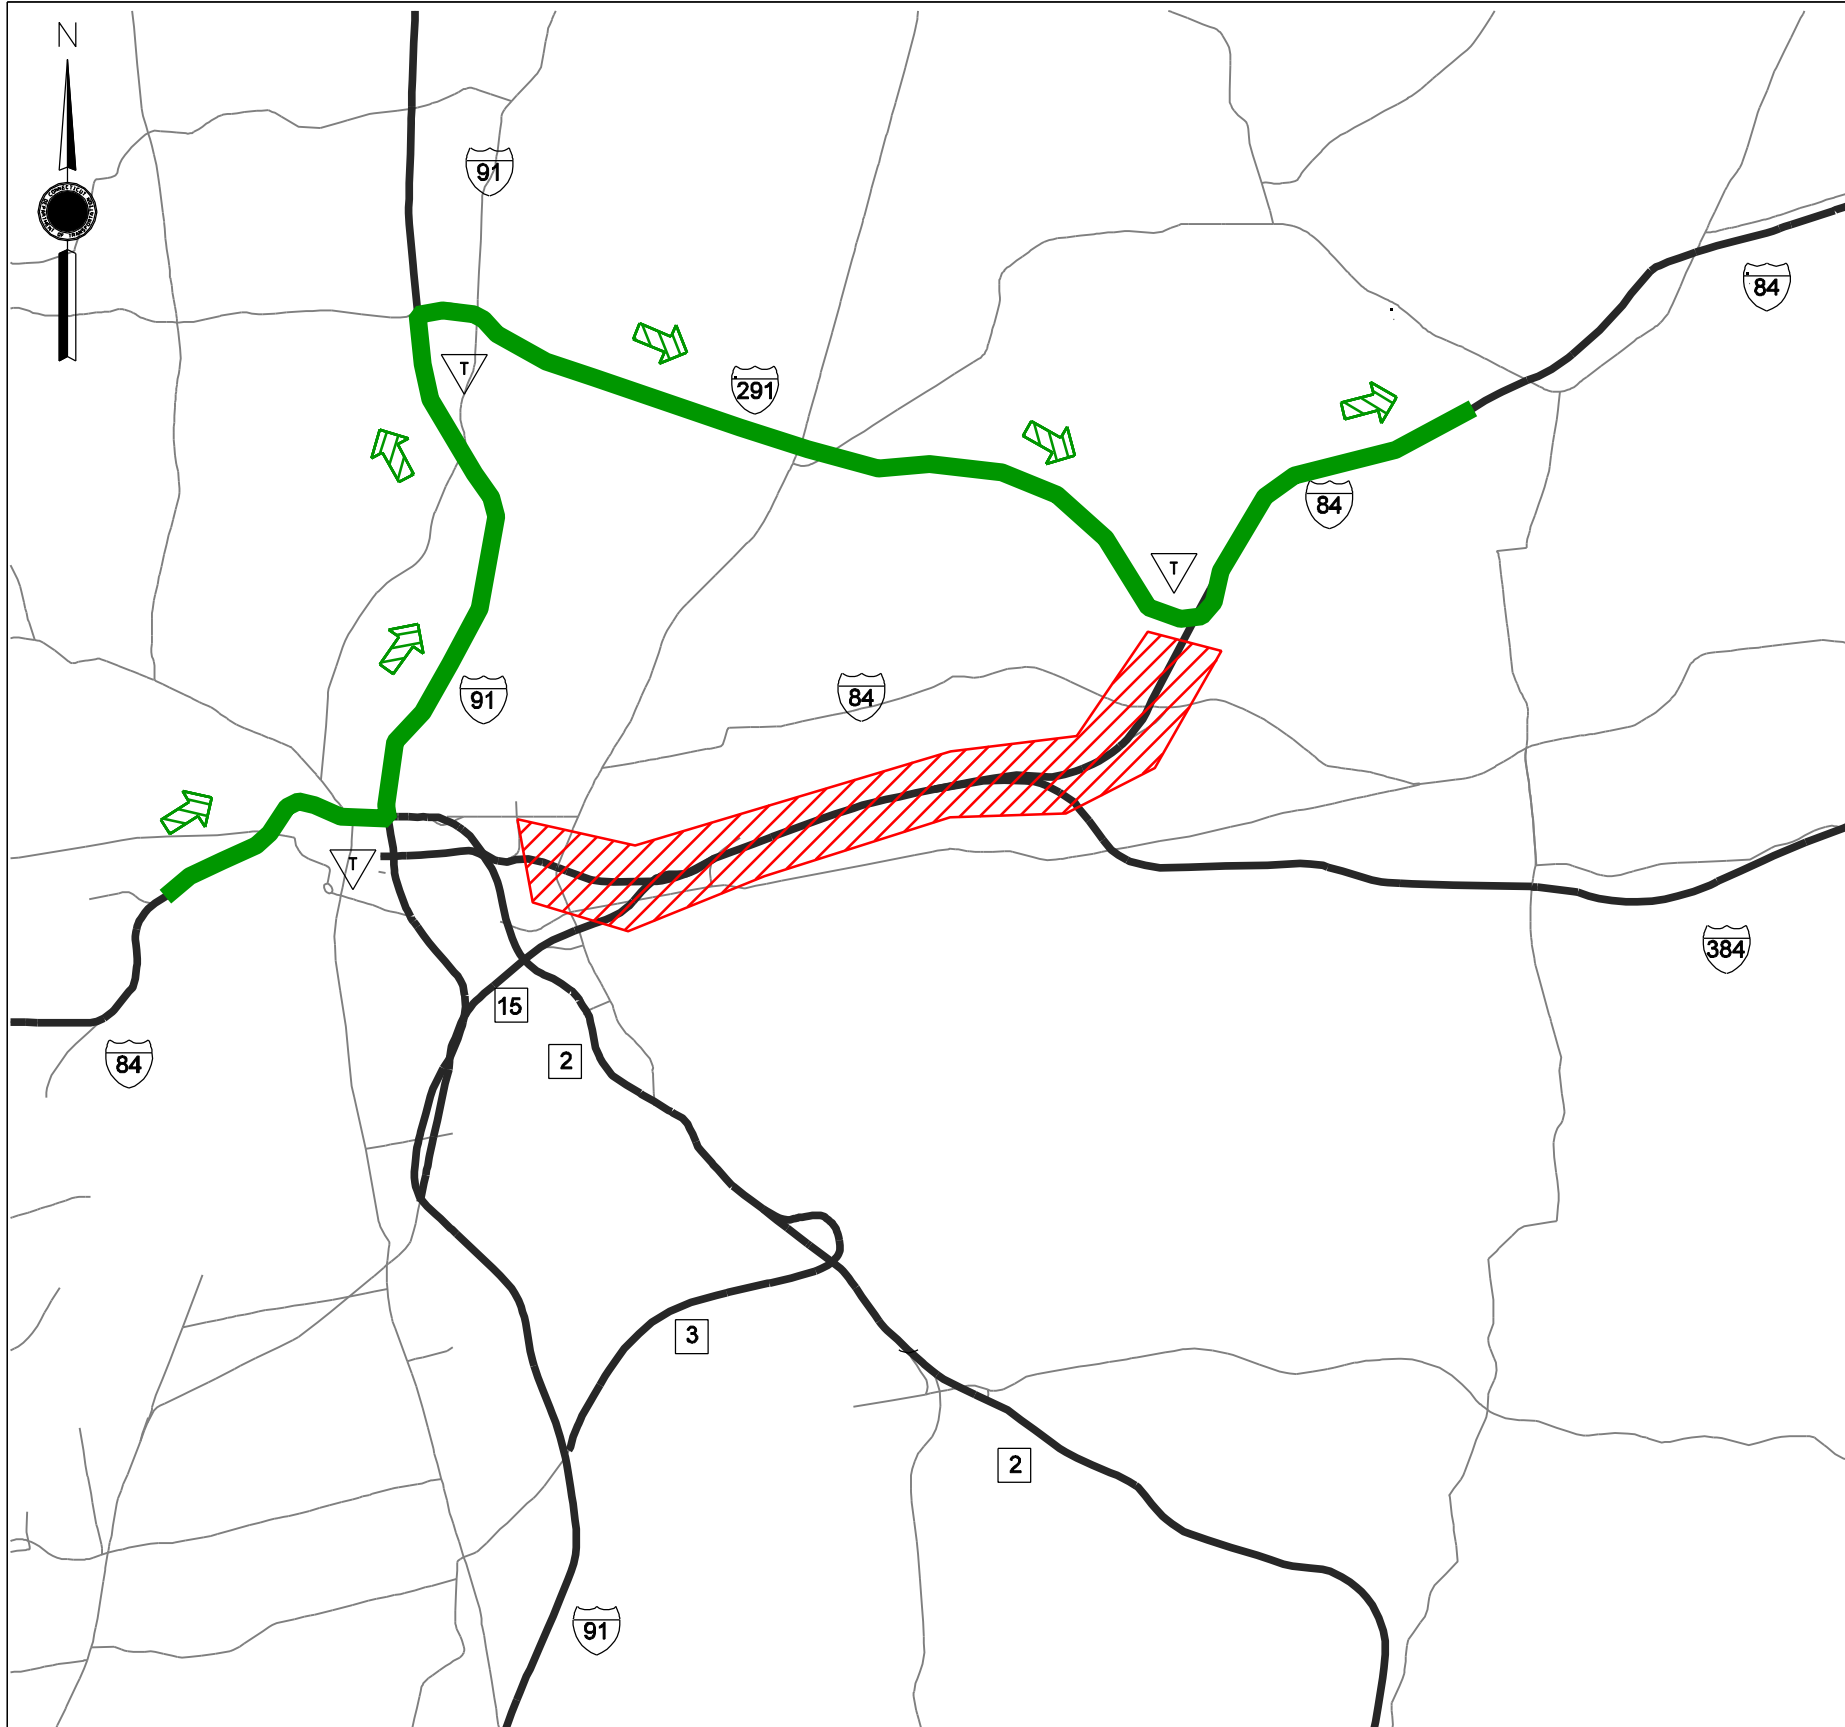

I-84 E/B EXITS 58-62

Hartford Area

Date: 3/6/07
Rev. Date: / /

PRIMARY ROUTE

I-84 EB. EXIT 51 TO I-91 NB.
I-91 NB. EXIT 35A TO 291 EB.
291 EB. TO I-84 EB.

SPECIAL REQUIREMENTS

FOR LOCAL TRAFFIC USE LOCAL DIVERSION ROUTES
FOR EXITS 57-62. SEE PLANS 84RPE-16 - 84RPE-14.

- LEGEND**
- CLOSURE LOCATION
 - TRUCK ROUTING
 - CAR ROUTING
 - ALL VEHICLE ROUTING
 - SIGNAL
 - POLICE MONITOR - SIGNAL
 - POLICE MONITOR NO SIGNAL
 - DIVERSION ROUTE SIGN LOCATIONS
 - TRUCK ONLY DIVERSION ROUTE SIGN LOCATIONS
 - TRAILBLAZER SIGN LOCATIONS
 - TRUCK ONLY TRAILBLAZER SIGN LOCATIONS

EMERGENCY CONTACTS

STATE POLICE
TROOP -I (203) 393-4200
TROOP -H (860) 534-1000
D.E.P. (860) 566-3338
D.O.T. (800) 695-0444

TRAILBLAZER SIGNS REQUIRED

Left Arrow		1
Right Arrow		2
Straight Arrow		
Total Signs		3