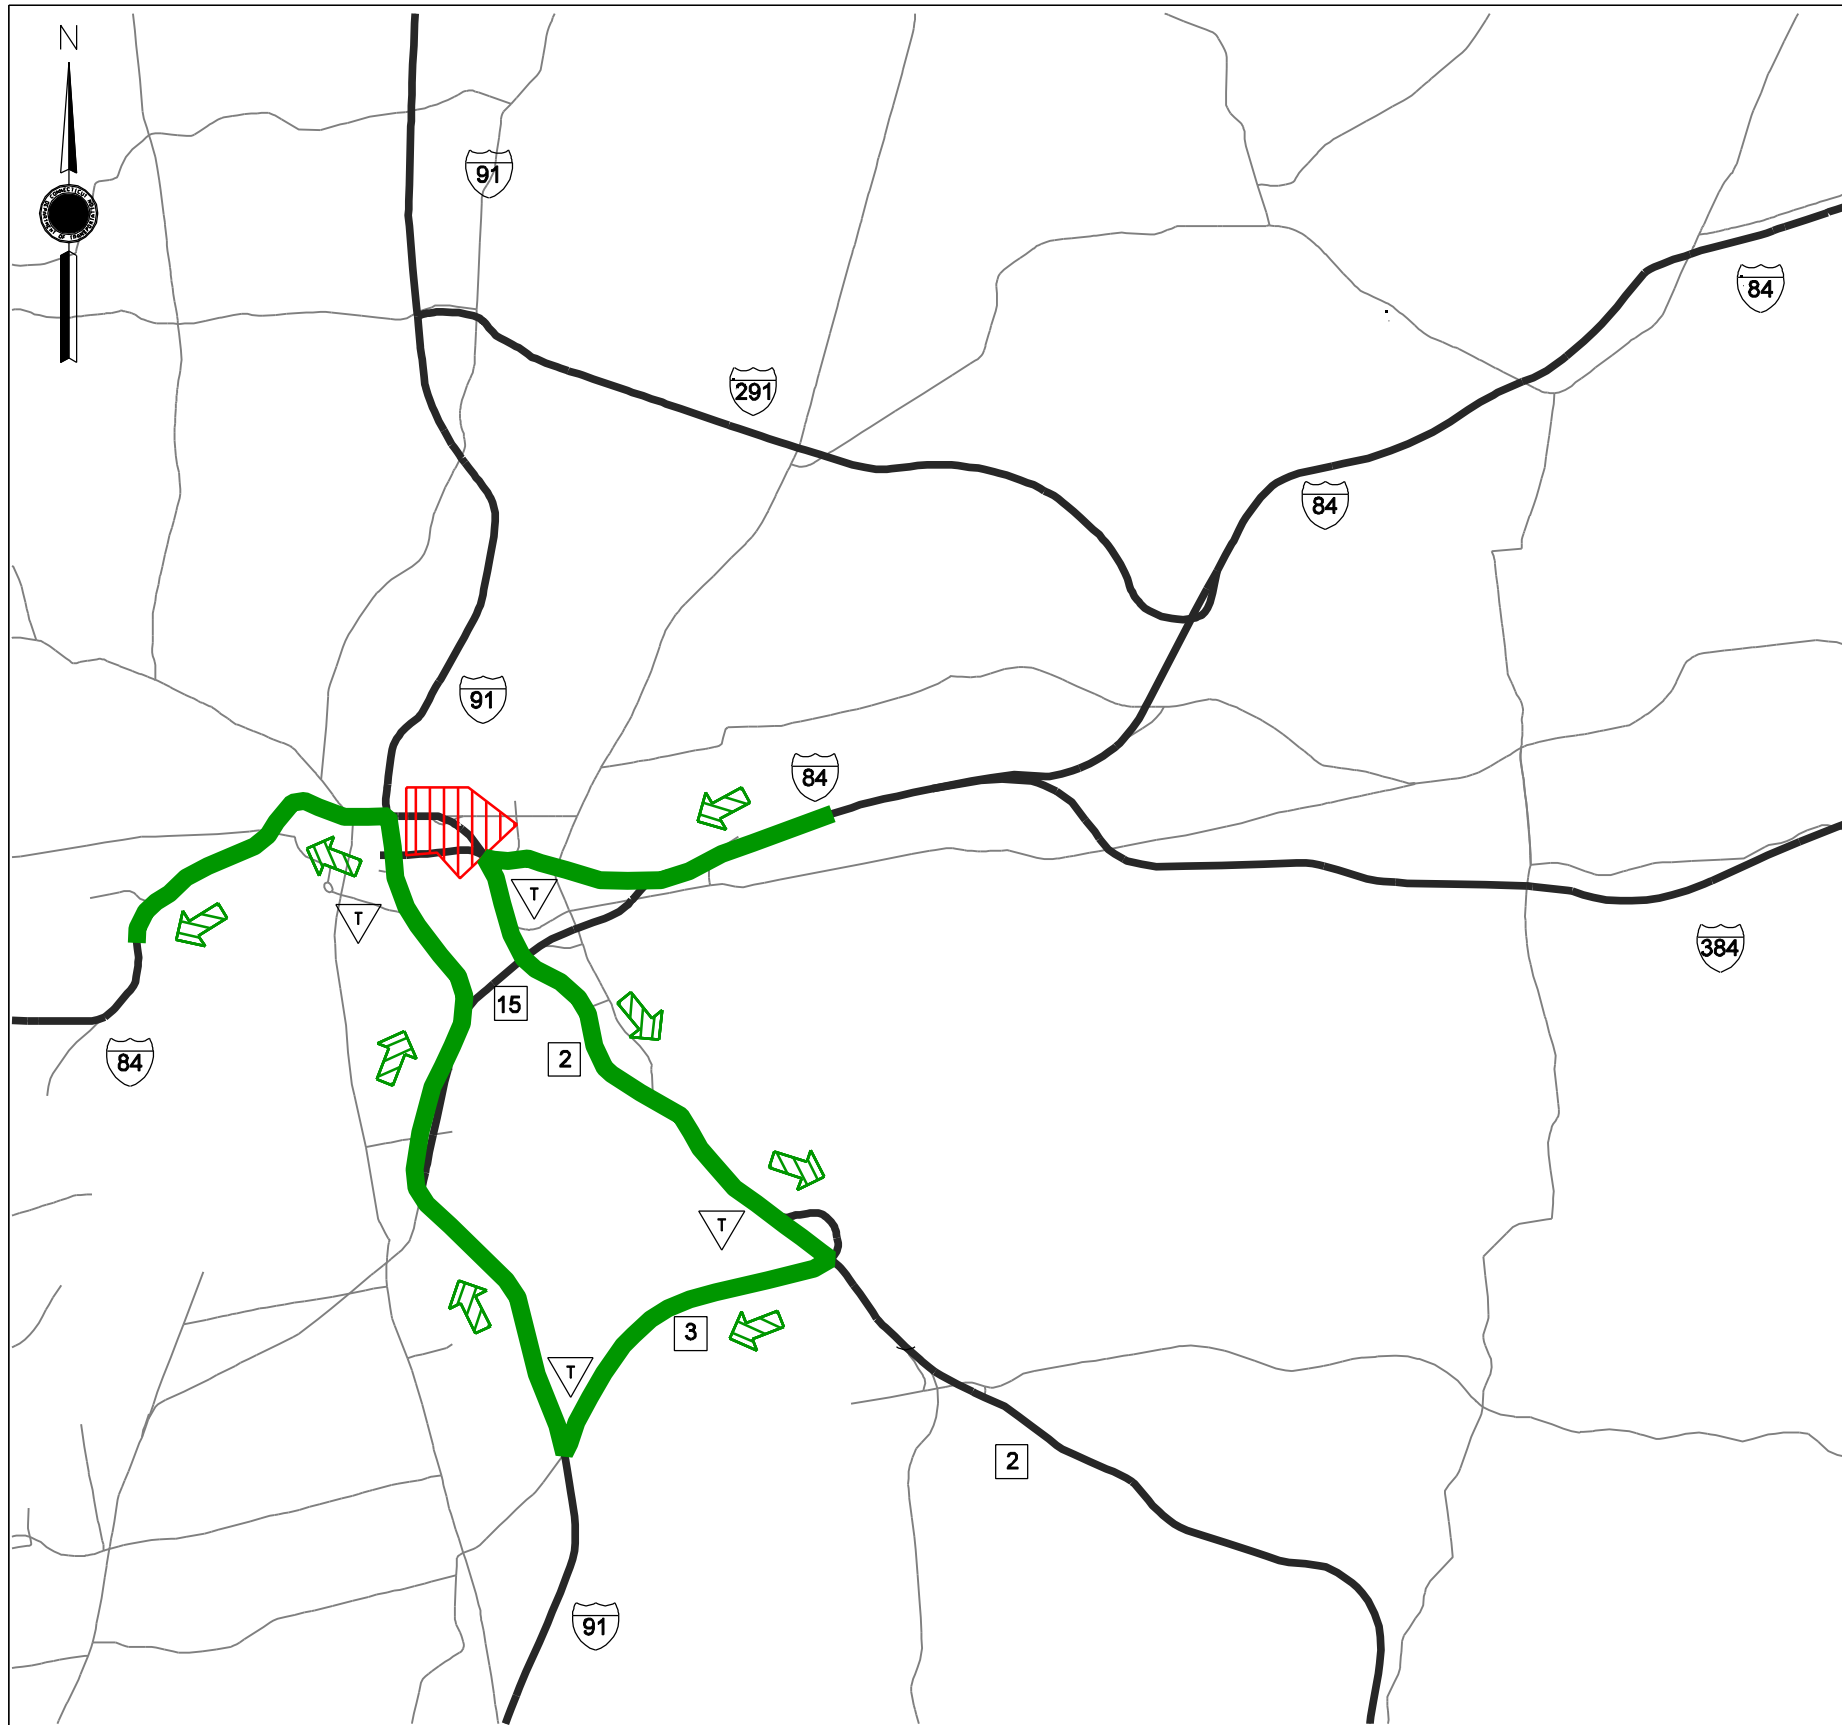

# I-84 W/B EXITS 54-49

### PRIMARY ROUTE

I-84 WB. EXIT 55 TO ROUTE 2 EB.  
 ROUTE 2 EB. EXIT 5D TO ROUTE 3 SB.  
 ROUTE 3 SB. TO I-91 NB.  
 I-91 NB. EXIT 32A TO I-84 WB.

### SPECIAL REQUIREMENTS

FOR LOCAL TRAFFIC USE LOCAL DIVERSION ROUTES FOR EXITS 54-50. SEE PLANS 84RPW-17E AND 84RPW-19.

- LEGEND**
- CLOSURE LOCATION
  - TRUCK ROUTING
  - CAR ROUTING
  - ALL VEHICLE ROUTING
  - SIGNAL
  - POLICE MONITOR - SIGNAL
  - POLICE MONITOR NO SIGNAL
  - DIVERSION ROUTE SIGN LOCATIONS
  - TRUCK ONLY DIVERSION ROUTE SIGN LOCATIONS
  - TRAILBLAZER SIGN LOCATIONS
  - TRUCK ONLY TRAILBLAZER SIGN LOCATIONS