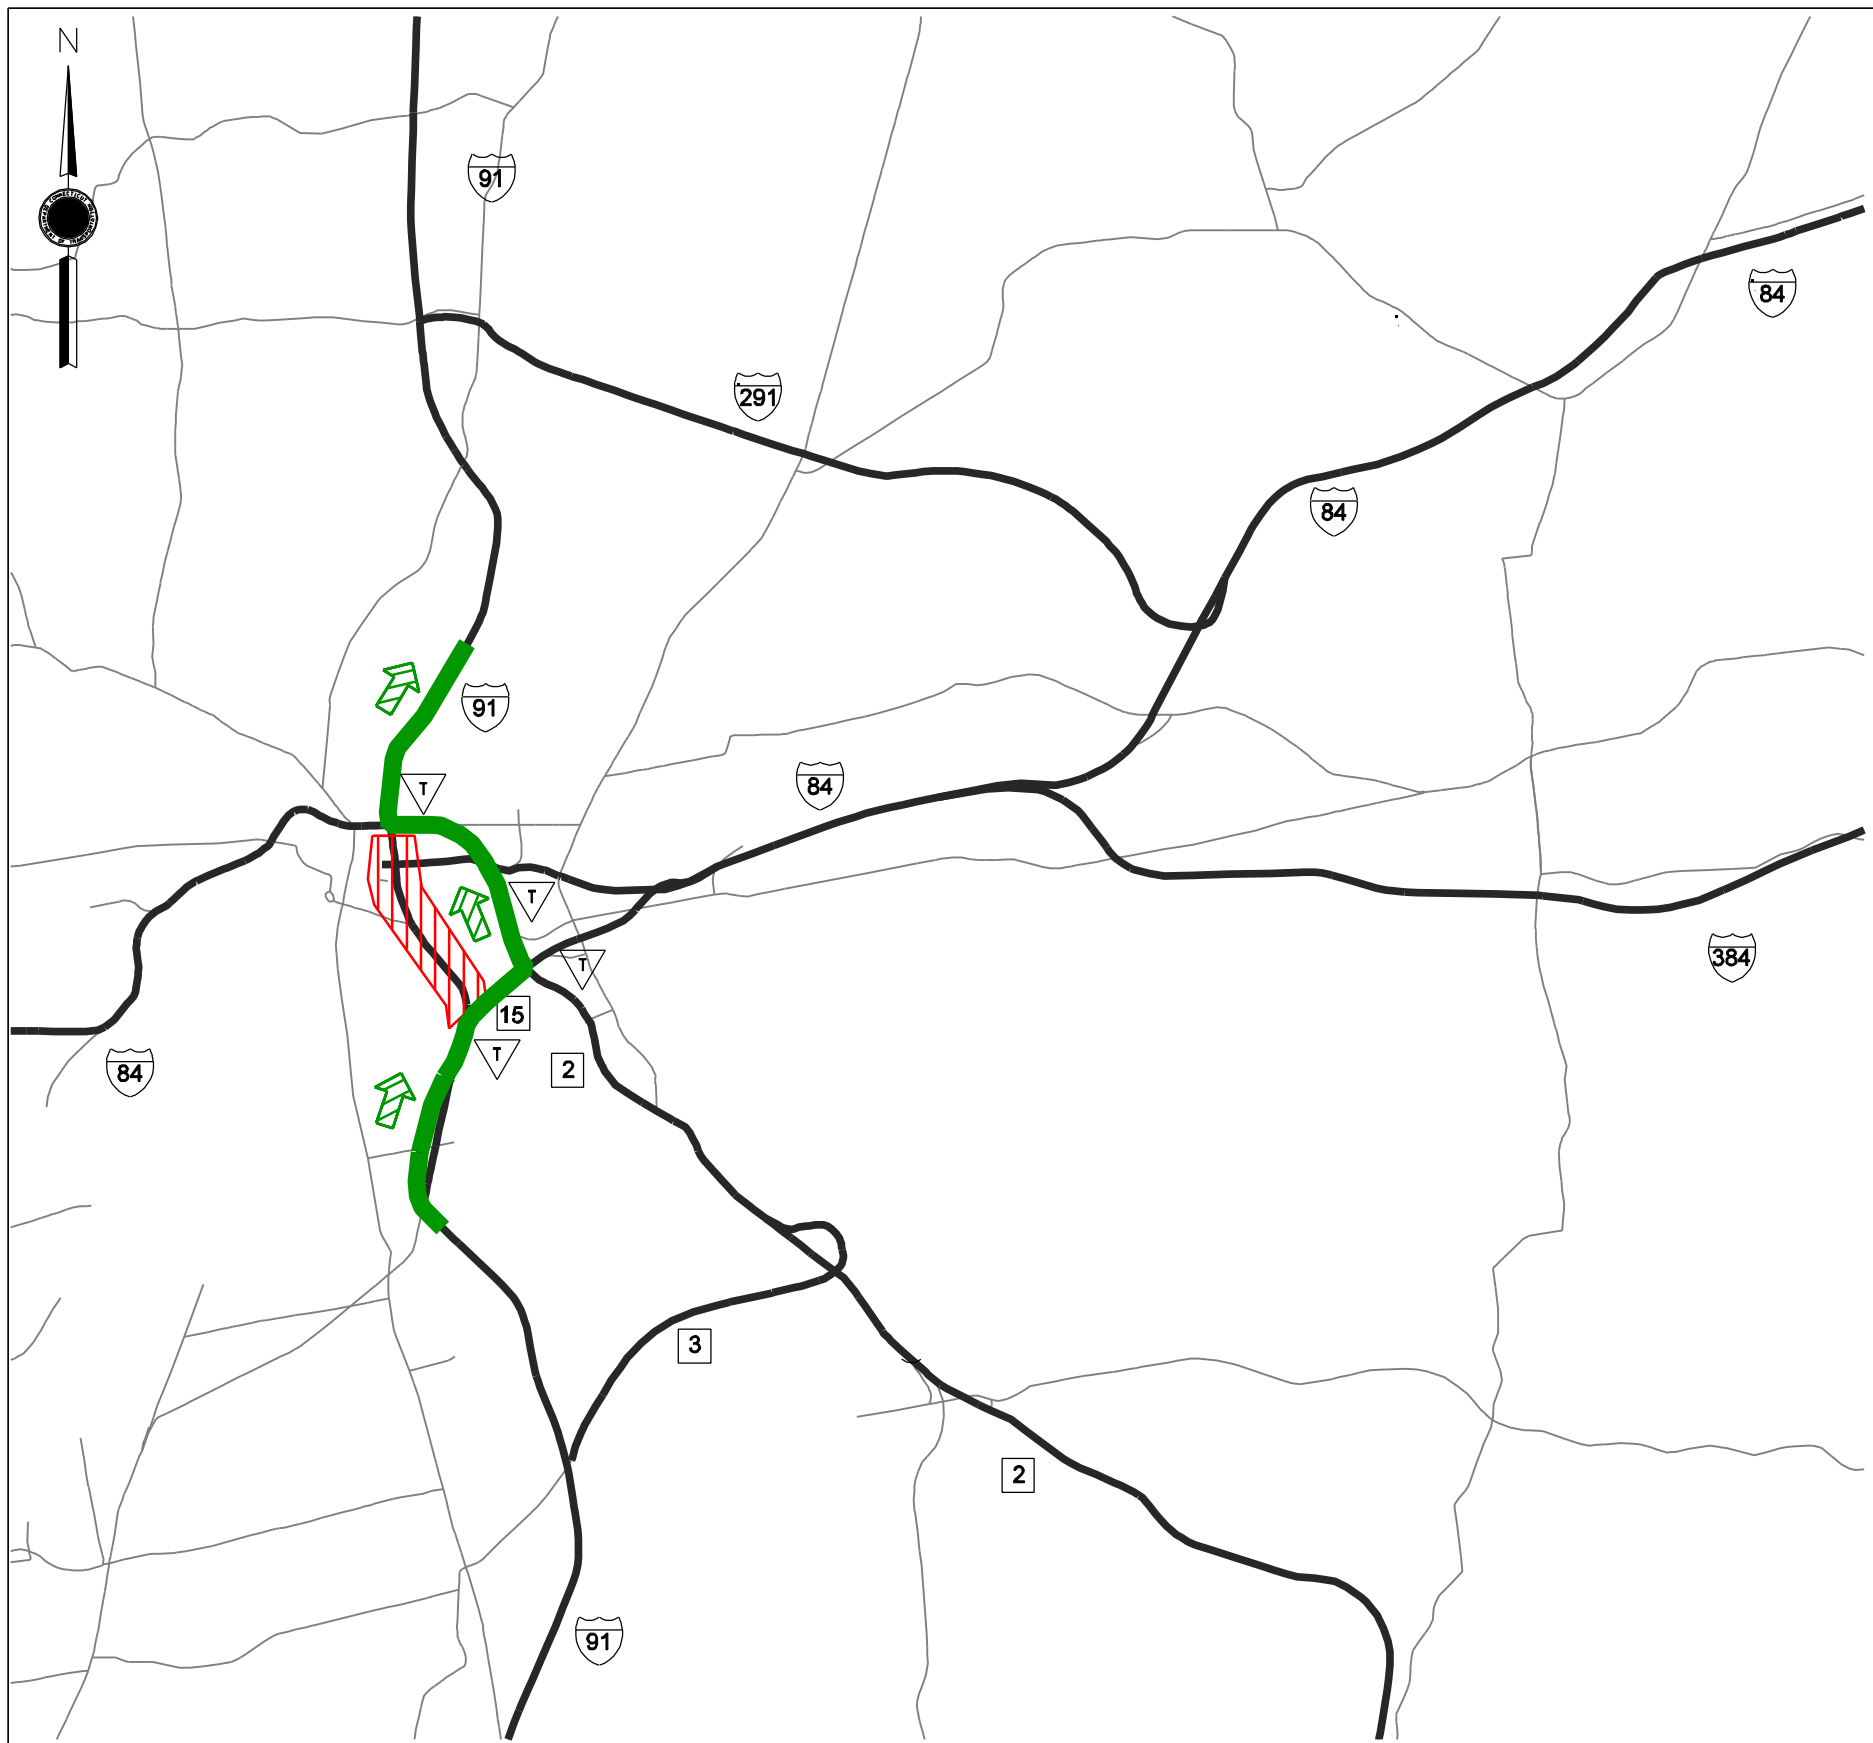

I-91 N/B EXITS 29A-32B

Hartford Area

Date: 3/6/07
Rev. Date: 1/1

PRIMARY ROUTE

I-91 NB. EXIT 29 TO ROUTE 15 NB.
ROUTE 15 NB. EXIT 90 TO ROUTE 2 WB
ROUTE 2 WB. EXIT 2W TO I-84 WB.
I-84 WB. EXIT 51 TO I-91 NB.

SPECIAL REQUIREMENTS

FOR LOCAL TRAFFIC USE LOCAL DIVERSION ROUTES FOR EXITS 29-32B. SEE PLAN 91RPN-15

LEGEND

- CLOSURE LOCATION
- TRUCK ROUTING
- CAR ROUTING
- ALL VEHICLE ROUTING
- SIGNAL
- POLICE MONITOR - SIGNAL
- POLICE MONITOR NO SIGNAL
- DIVERSION ROUTE SIGN LOCATIONS
- TRUCK ONLY DIVERSION ROUTE SIGN LOCATIONS
- TRAILBLAZER SIGN LOCATIONS
- TRUCK ONLY TRAILBLAZER SIGN LOCATIONS

EMERGENCY CONTACTS

STATE POLICE
TROOP -I (203) 393-4200
TROOP -H (860) 534-1000
D.E.P. (860) 566-3338
D.O.T. (800) 695-0444

TRAILBLAZER SIGNS REQUIRED

	Left Arrow	
	Right Arrow	4
	Straight Arrow	
	Total Signs	4