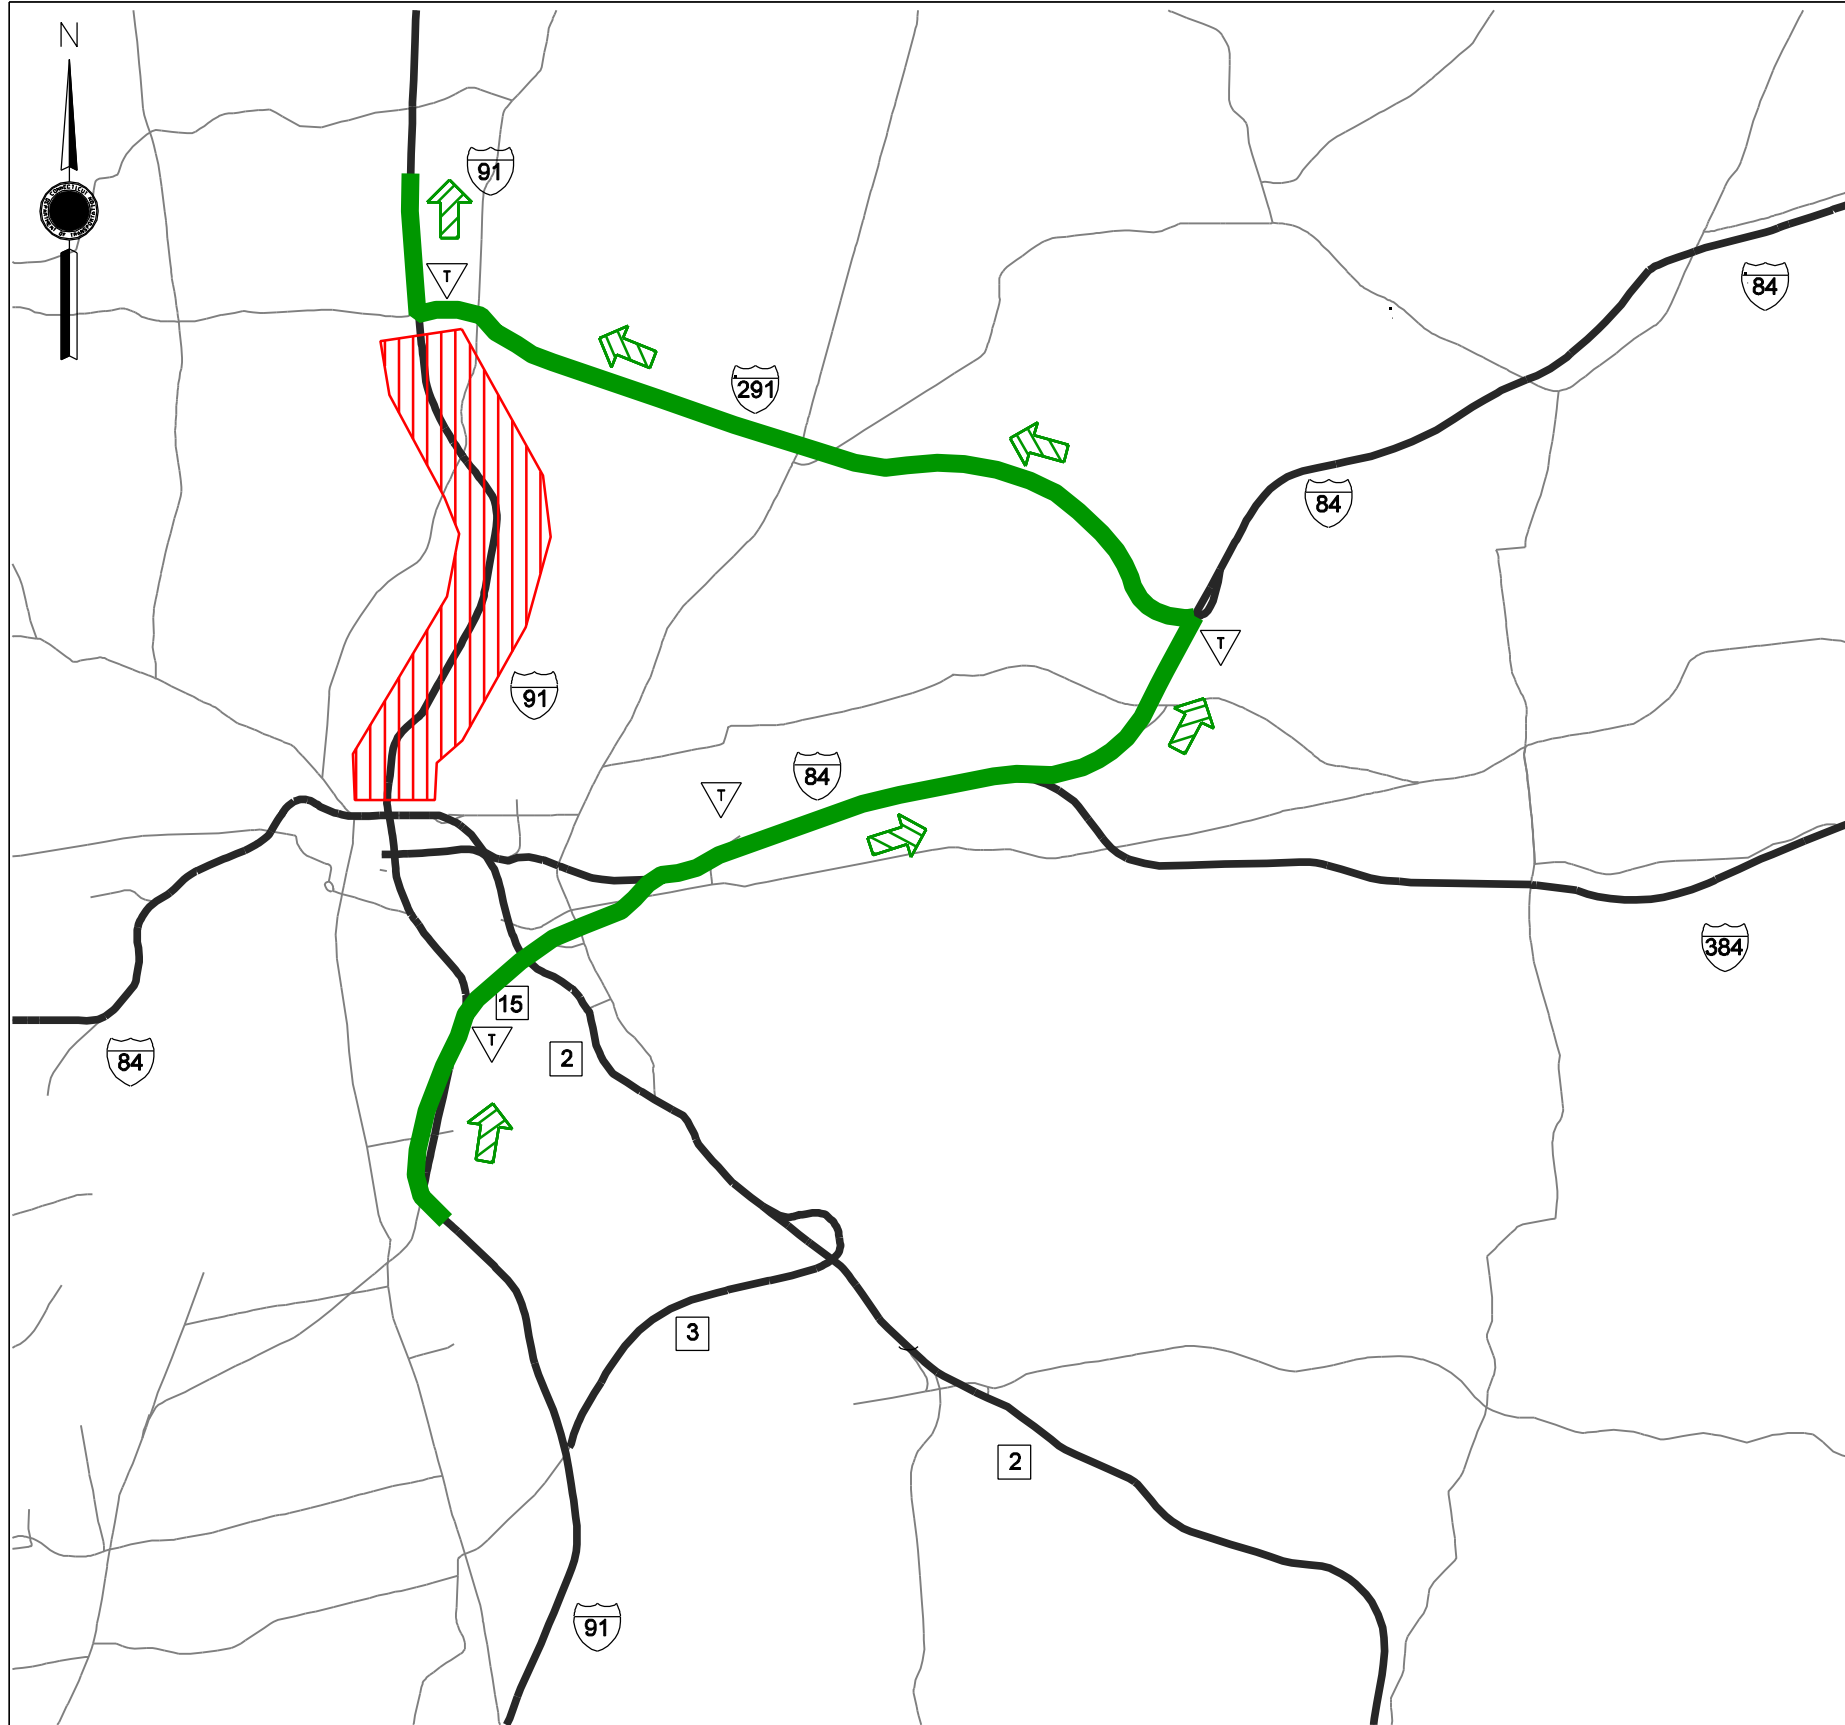

# I-91 N/B EXITS 33-35

### PRIMARY ROUTE

I-91 NB. EXIT 29 TO ROUTE 15 NB.  
 ROUTE 15 NB. TO I-84 EB.  
 I-84 EB. EXIT 61 TO 291 WB.  
 291 WB. EXIT 2B TO I-91 NB.

### SPECIAL REQUIREMENTS

FOR LOCAL TRAFFIC USE LOCAL DIVERSION ROUTES  
 FOR EXITS 32-35. SEE PLANS 91RPN-14 - 91RPN-12

### LEGEND

- CLOSURE LOCATION
- TRUCK ROUTING
- CAR ROUTING
- ALL VEHICLE ROUTING
- SIGNAL
- POLICE MONITOR - SIGNAL
- POLICE MONITOR NO SIGNAL
- DIVERSION ROUTE SIGN LOCATIONS
- TRUCK ONLY DIVERSION ROUTE SIGN LOCATIONS
- TRAILBLAZER SIGN LOCATIONS
- TRUCK ONLY TRAILBLAZER SIGN LOCATIONS