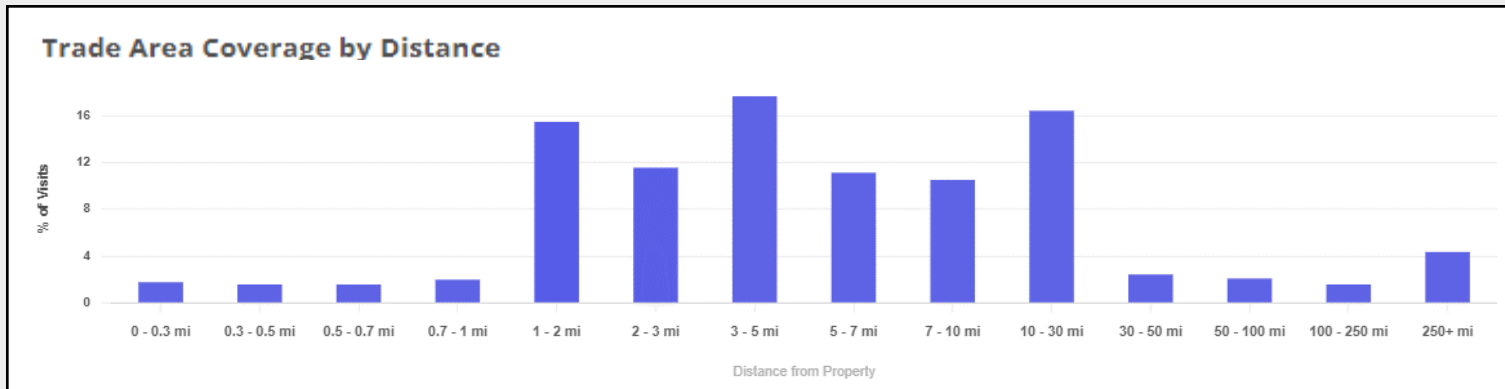

Berlin Turnpike Berlin Retail Visitors

22.4%
of Visitors to the Berlin Turnpike
Businesses come from low- and
moderate-income Census Tracts.

Home Locations of Area Visitors
Source: Placer.ai, ArcGIS

Tracts highlighted in yellow
are low-and-moderate
income Census Tracts

Source: Placer.ai, Visitation Data for Visitors in the Past 12-Months