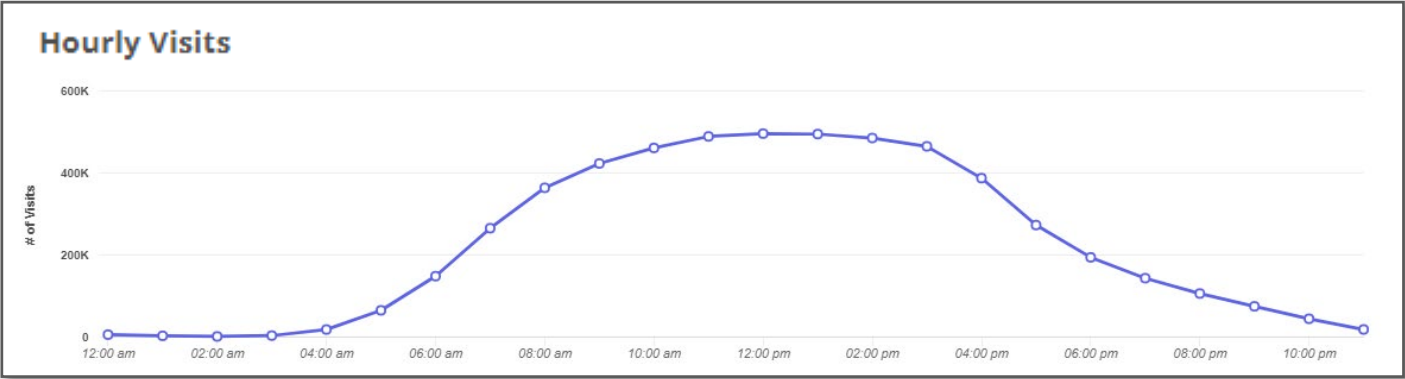

# Berlin Turnpike Berlin Area Employees

**35.4%**  
of Employees on the Berlin Turnpike  
make less than \$30,000 annually.

Home Locations of Area Employees

Source: Census OnTheMap, ArcGIS

Tracts highlighted in yellow  
are low-and-moderate  
income Census Tracts

Source: Placer.ai, Visitation Data for Employees in the Past 12-Months