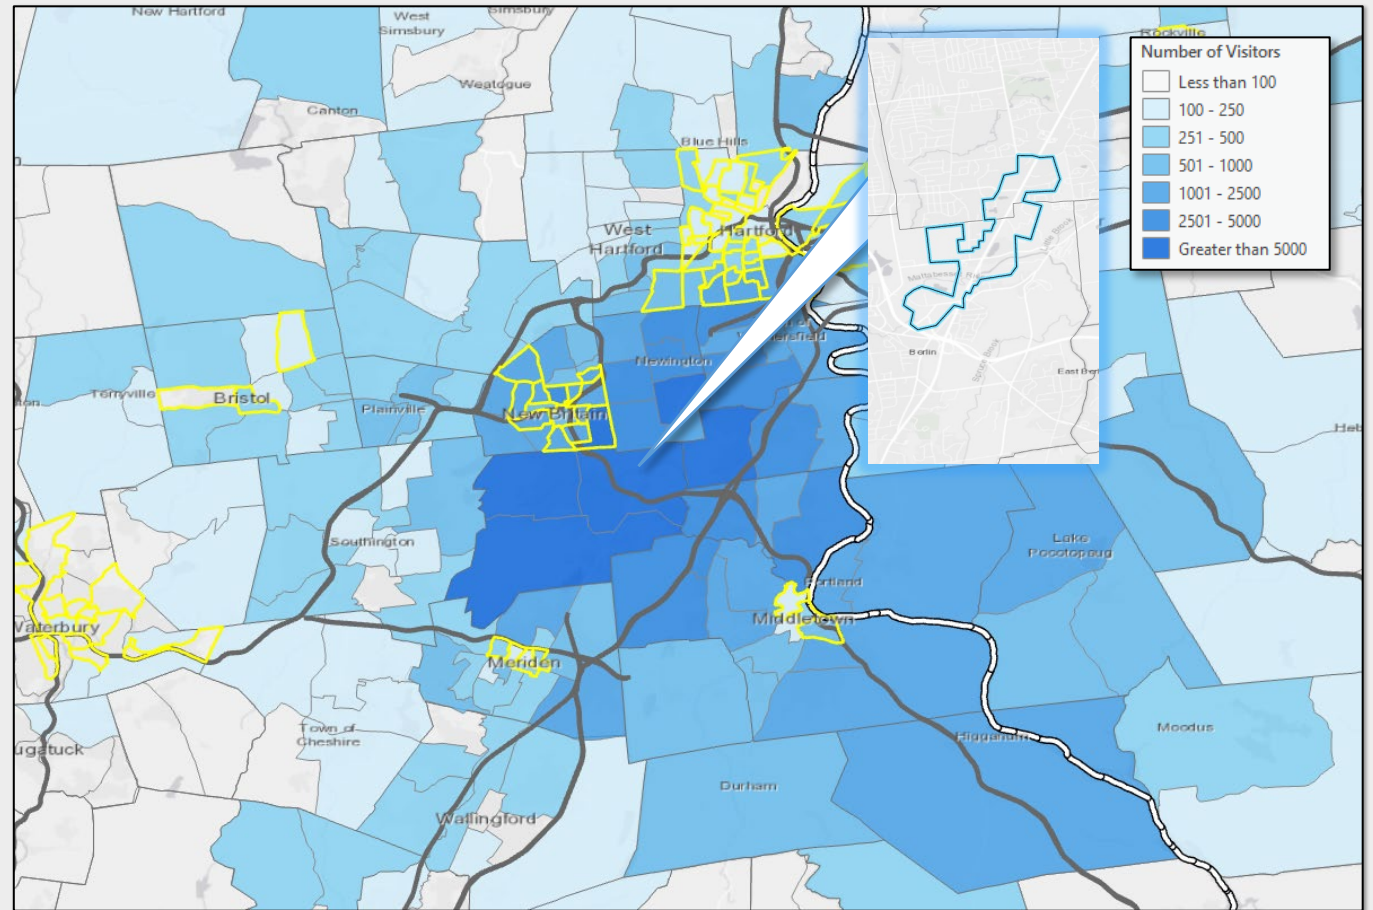

Berlin Turnpike Berlin Retail Visitors

22.4%
of Visitors to the Berlin Turnpike
Businesses come from low- and
moderate-income Census Tracts.

Home Locations of Area Visitors
Source: Placer.ai, ArcGIS

Tracts highlighted in yellow
are low-and-moderate
income Census Tracts

Source: Placer.ai, Visitation Data for Visitors in the Past 12-Months