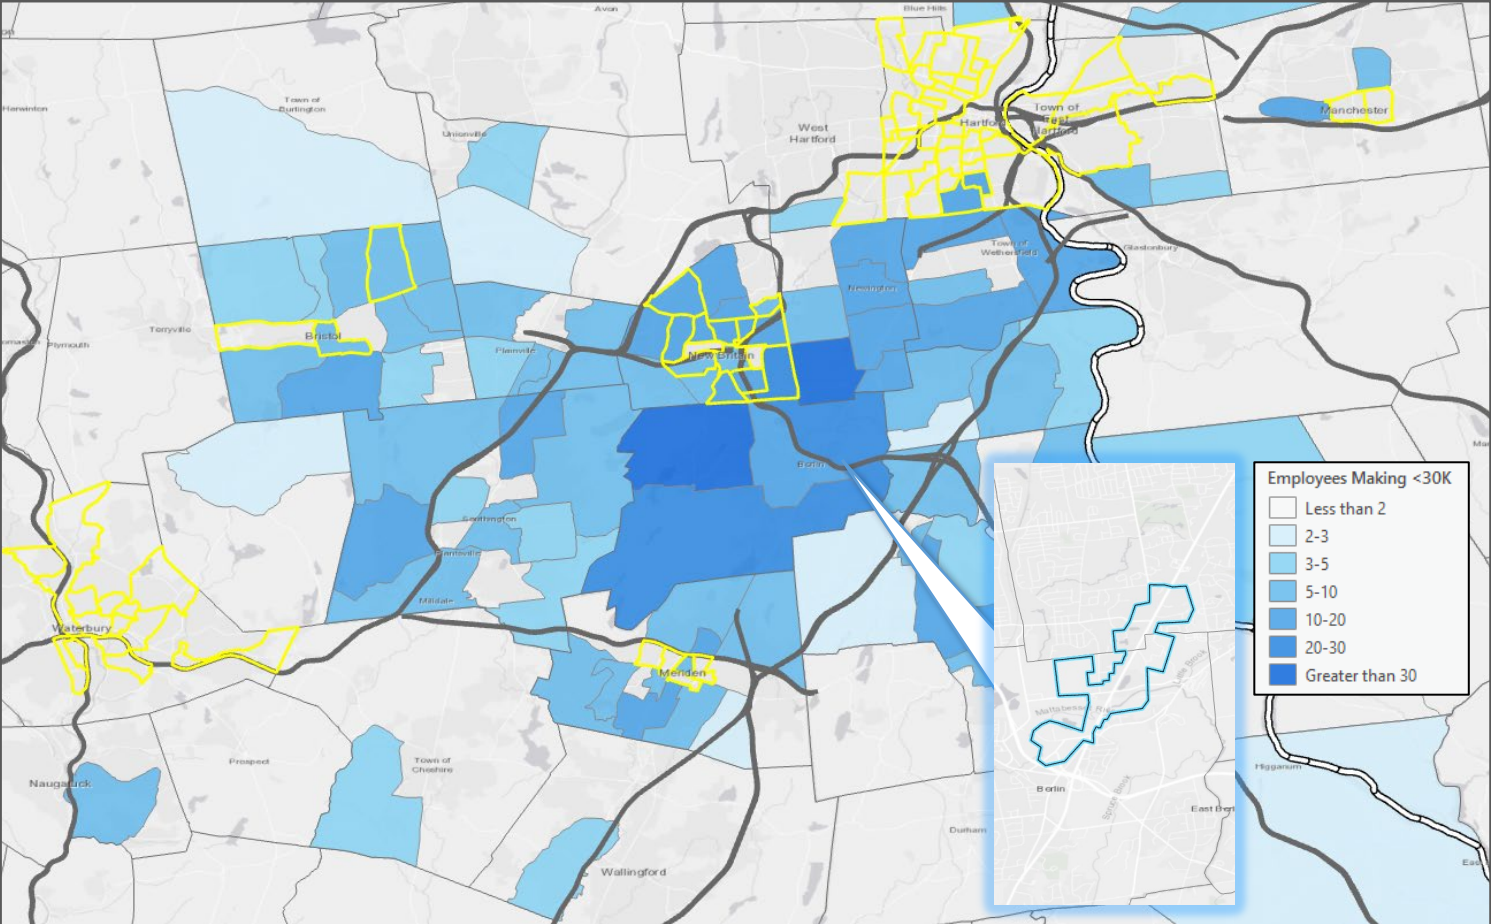

Berlin Turnpike Berlin Area Employees

35.4%
of Employees on the Berlin Turnpike
make less than $30,000 annually.

Home Locations of Area Employees

Source: Census OnTheMap, ArcGIS

Tracts highlighted in yellow
are low-and-moderate
income Census Tracts