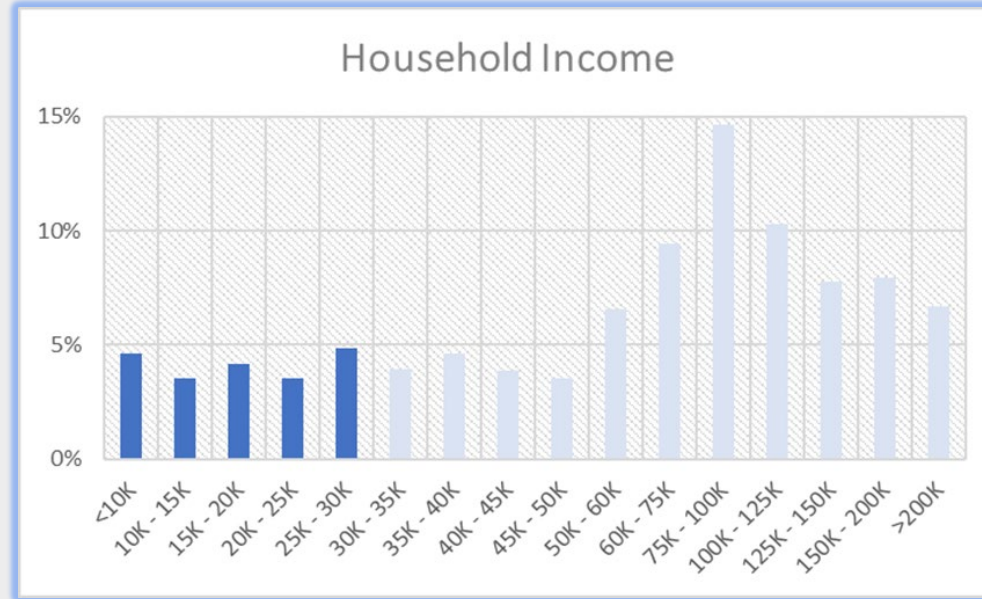

ENFIELD, CT - Geofence

Thompsonville Business Employees

Thompsonville Business District Geofence

21%

of Employees to Thompsonville earn below the ALICE Single Adult and Single Senior Survival Budget, as represented by the dark blue bars.

*Household size of employees was unavailable. Single Adult and Single Senior sectors were chosen to represent the minimum percentage of the employment base that qualifies as ALICE.

Thompsonville Enfield Area Employees