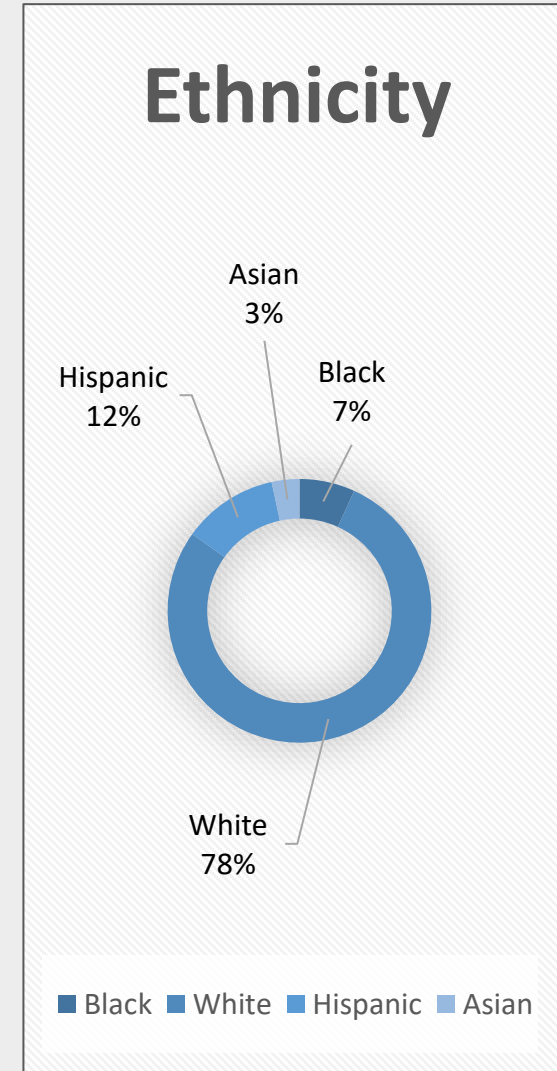

21%

of Employees to Thompsonville earn below the ALICE Single Adult and Single Senior Survival Budget, as represented by the dark blue bars.

*Household size of employees was unavailable. Single Adult and Single Senior sectors were chosen to represent the minimum percentage of the employment base that qualifies as ALICE.