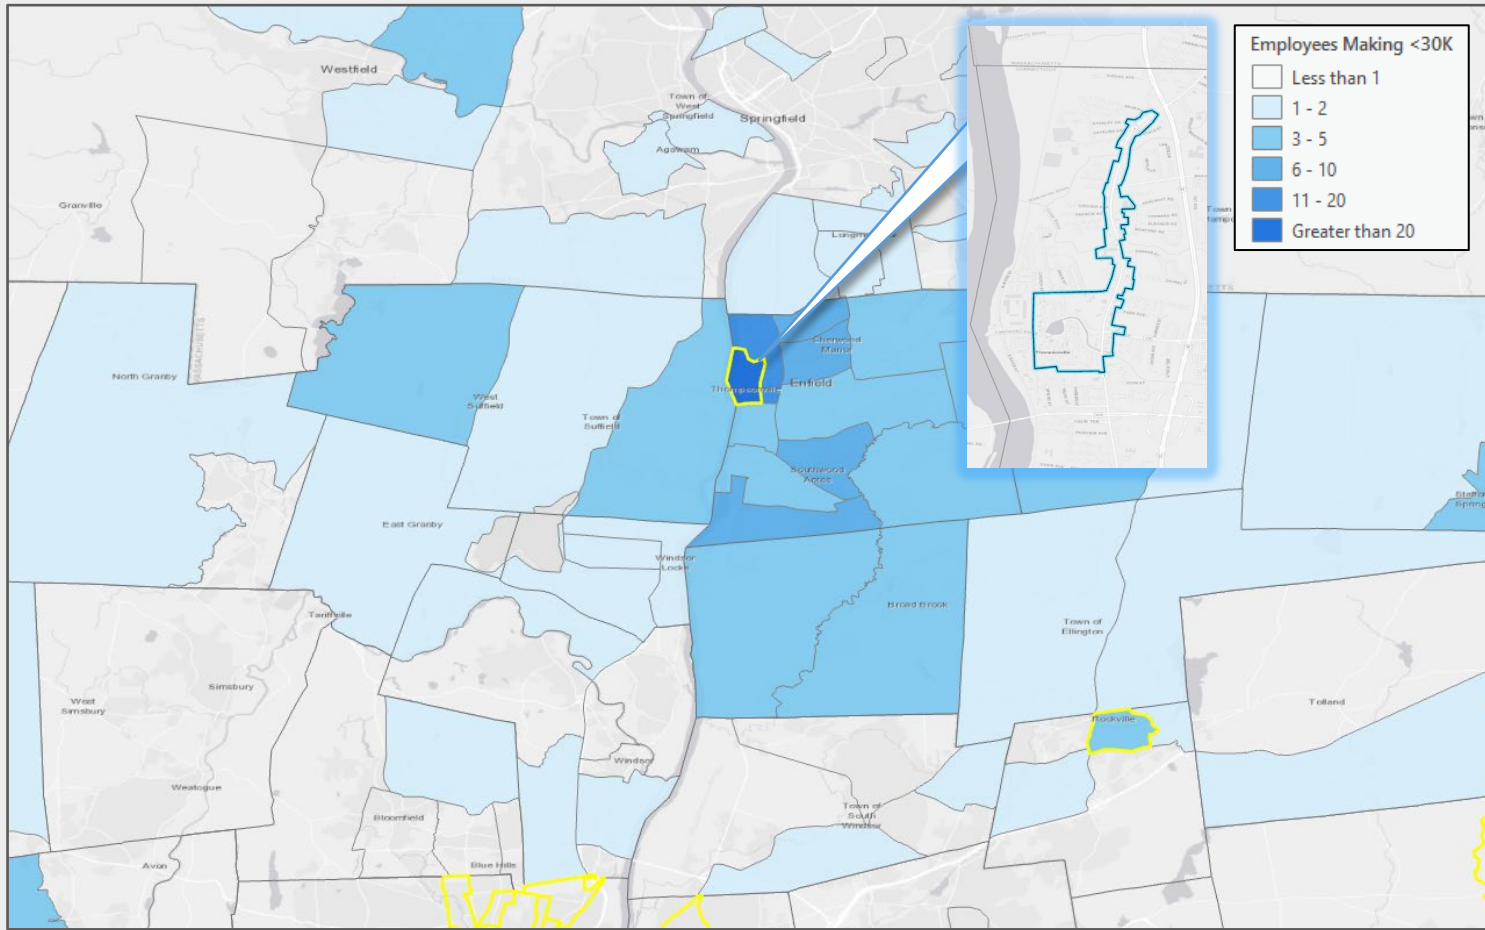

ENFIELD, CT - Geofence

Thompsonville Business Employees

Thompsonville Business District Geofence

21%

of Employees to Thompsonville earn below the ALICE Single Adult and Single Senior Survival Budget, as represented by the dark blue bars.

*Household size of employees was unavailable. Single Adult and Single Senior sectors were chosen to represent the minimum percentage of the employment base that qualifies as ALICE.

Thompsonville Enfield Area Employees

Home Locations of Area Visitors
Source: Placer.ai, ArcGIS

Tracts highlighted in yellow
are low-and-moderate
income Census Tracts

Source: Placer.ai, Visitation Data for Visitors in the Past 12-Months