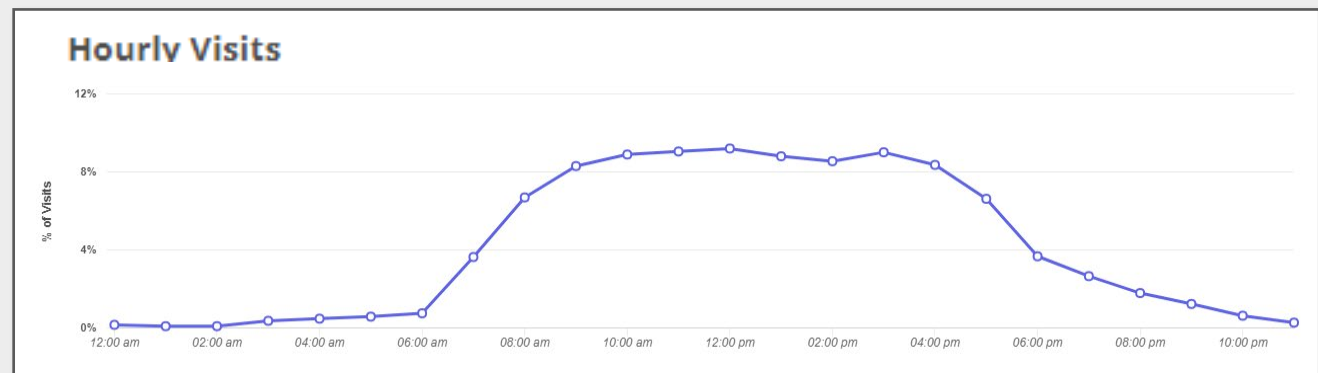

Source: Placer.ai, Visitation Data for Employees in the Past 12-Months