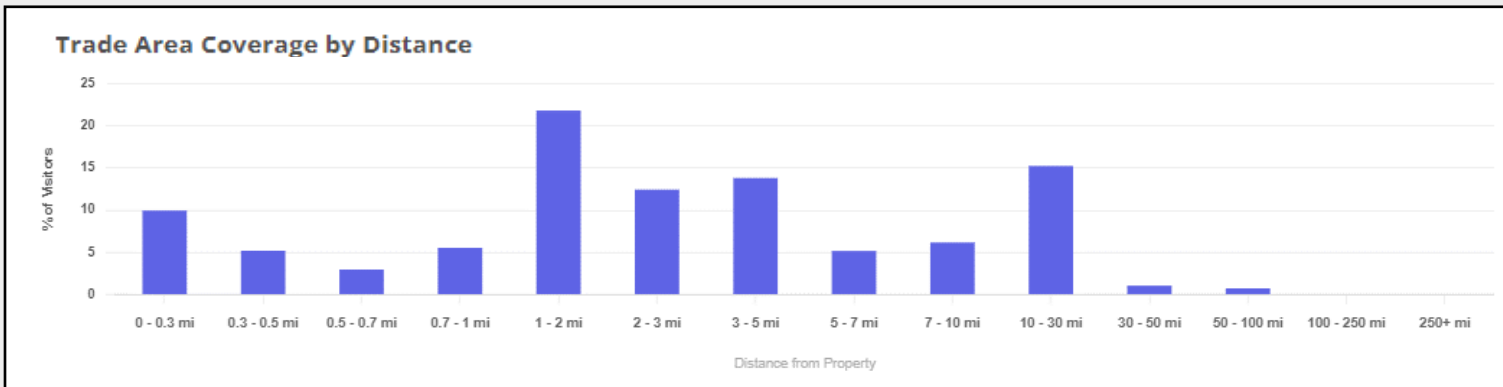

Thompsonville Enfield Retail Visitors

11.2%
of Visitors to Thompsonville
Businesses come from low- and
moderate-income Census Tracts.

Home Locations of Area Visitors
Source: Placer.ai, ArcGIS

Tracts highlighted in yellow
are low-and-moderate
income Census Tracts

Source: Placer.ai, Visitation Data for Visitors in the Past 12-Months