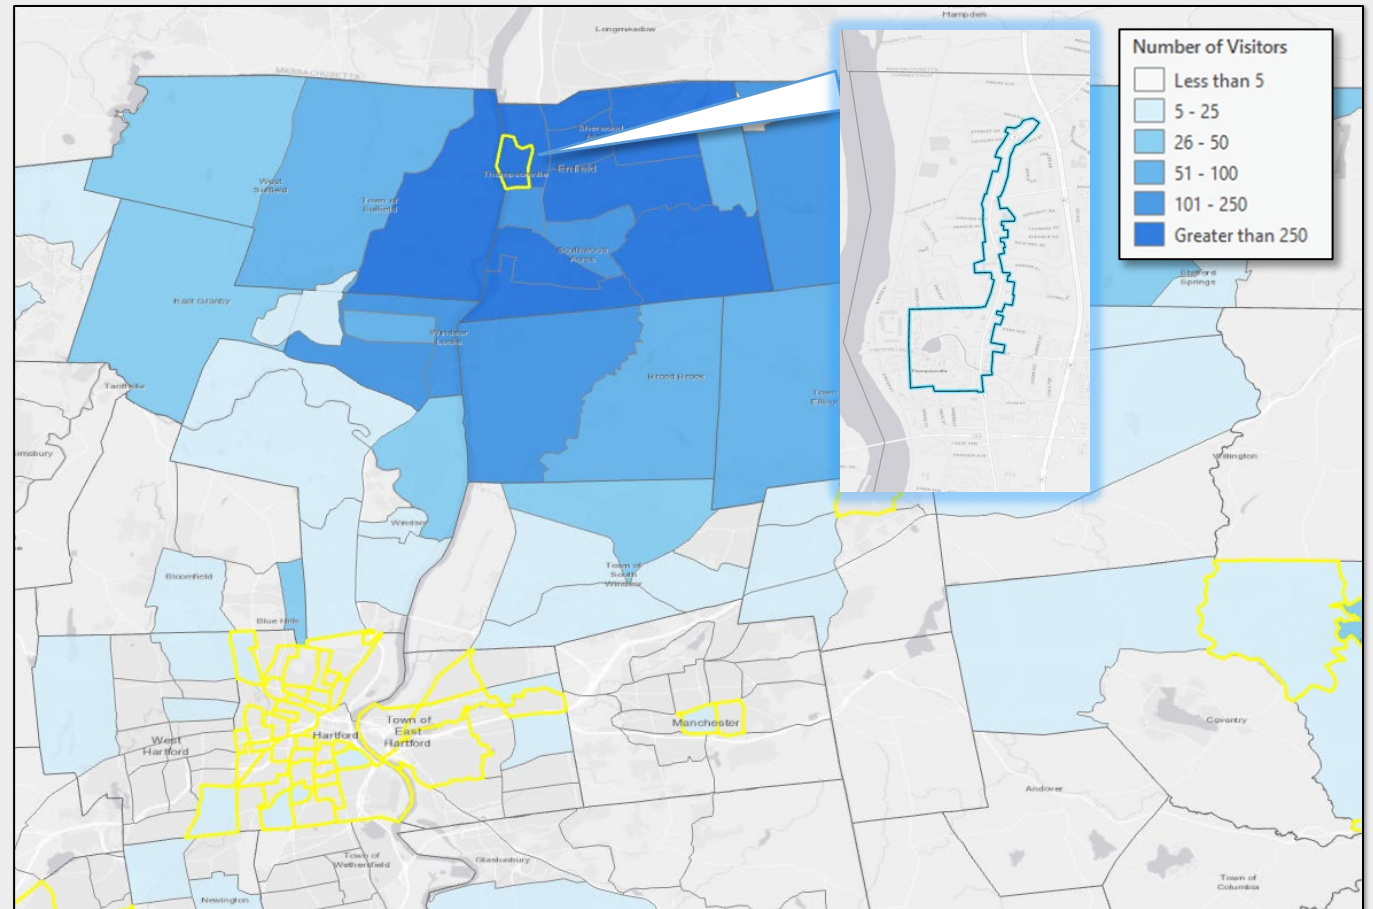

*Household size of employees was unavailable. Single Adult and Single Senior sectors were chosen to represent the minimum percentage of the employment base that qualifies as ALICE.

Thompsonville Enfield Area Employees

44.6%
of Employees in Thompsonville
make less than \$30,000 annually.

Home Locations of Area Employees

Source: Census OnTheMap, ArcGIS

Tracts highlighted in yellow
are low-and-moderate
income Census Tracts

Source: Placer.ai, Visitation Data for Employees in the Past 12-Months

Thompsonville Enfield Retail Visitors

11.2%
of Visitors to Thompsonville
Businesses come from low- and
moderate-income Census Tracts.

Home Locations of Area Visitors
Source: Placer.ai, ArcGIS

Tracts highlighted in yellow
are low-and-moderate
income Census Tracts

Source: Placer.ai, Visitation Data for Visitors in the Past 12-Months