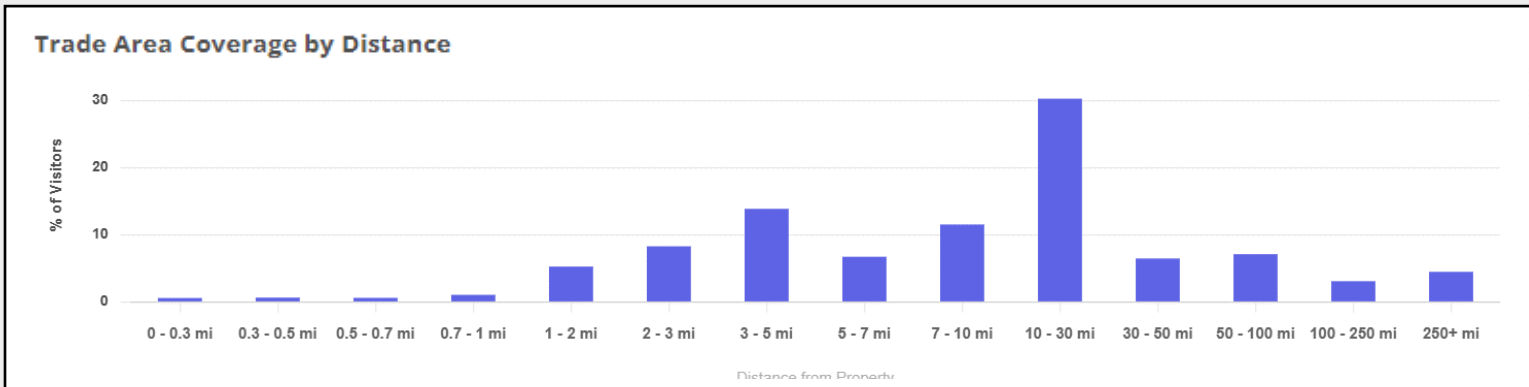

*Household size of employees was unavailable. Single Adult and Single Senior sectors were chosen to represent the minimum percentage of the employment base that qualifies as ALICE.

Berlin Turnpike Newington Area Employees

62.4%
of Employees on Berlin Turnpike
make less than \$30,000 annually.

Home Locations of Area Employees

Source: Census OnTheMap, ArcGIS

Tracts highlighted in yellow
are low-and-moderate
income Census Tracts

Source: Placer.ai, Visitation Data for Employees in the Past 12-Months

Berlin Turnpike Newington Retail Visitors

30.9%
of Visitors to Berlin Turnpike
Businesses come from low- and
moderate-income Census Tracts.