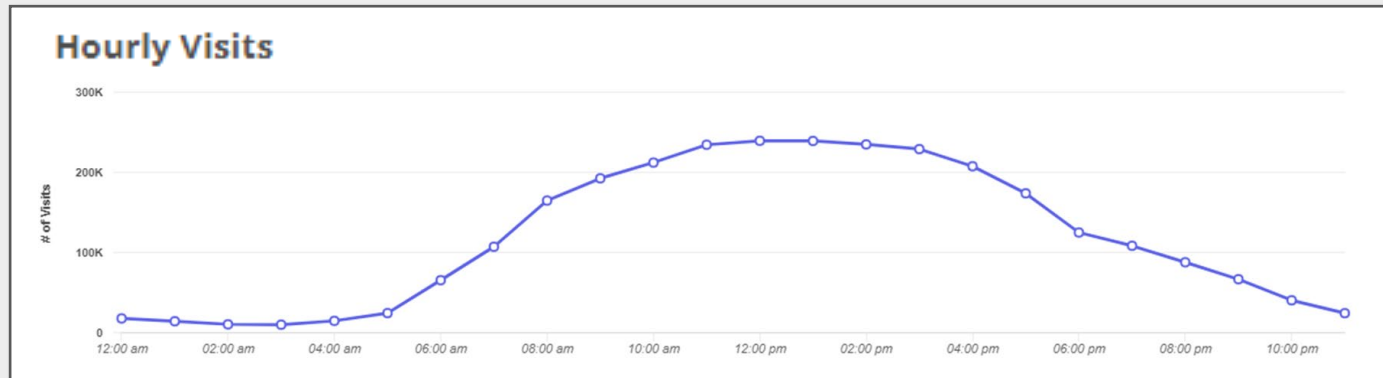

Source: Placer.ai, Visitation Data for Employees in the Past 12-Months