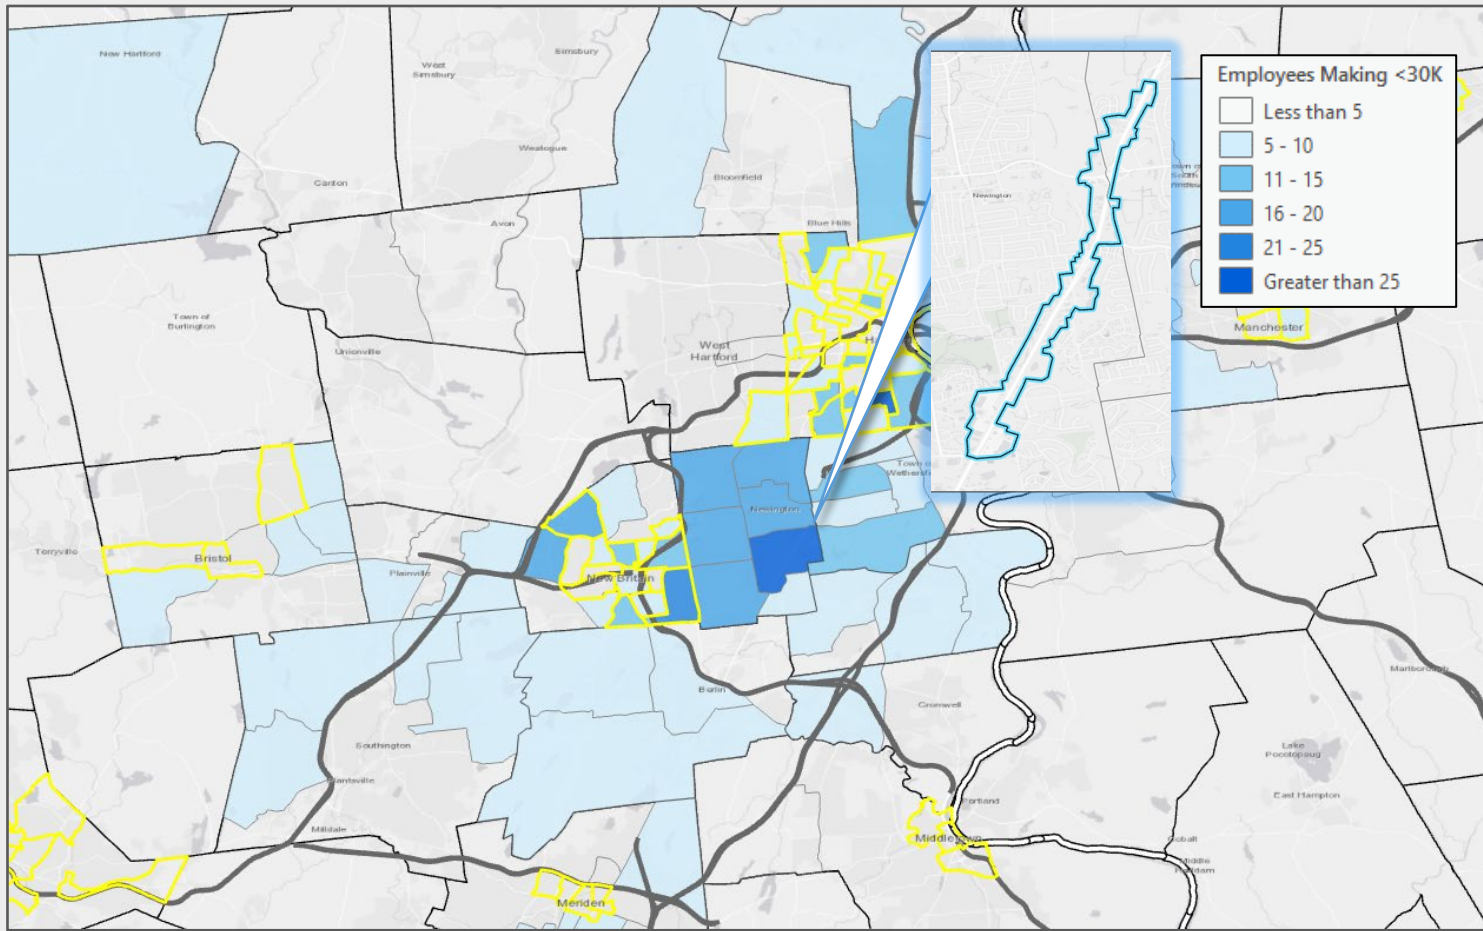

NEWINGTON, CT - Geofence

Berlin Turnpike Business Employees

Berlin Turnpike Business District Geofence

25.3%

of Employees on Berlin Turnpike earn below the ALICE Single Adult and Single Senior Survival Budget, as represented by the dark blue bars.

*Household size of employees was unavailable. Single Adult and Single Senior sectors were chosen to represent the minimum percentage of the employment base that qualifies as ALICE.

Berlin Turnpike Newington Area Employees

62.4%
of Employees on Berlin Turnpike
make less than \$30,000 annually.

Home Locations of Area Employees

Source: Census OnTheMap, ArcGIS

Tracts highlighted in yellow
are low-and-moderate
income Census Tracts

Home Locations of Area Visitors
Source: Placer.ai, ArcGIS

Tracts highlighted in yellow
are low-and-moderate
income Census Tracts

Source: Placer.ai, Visitation Data for Visitors in the Past 12-Months