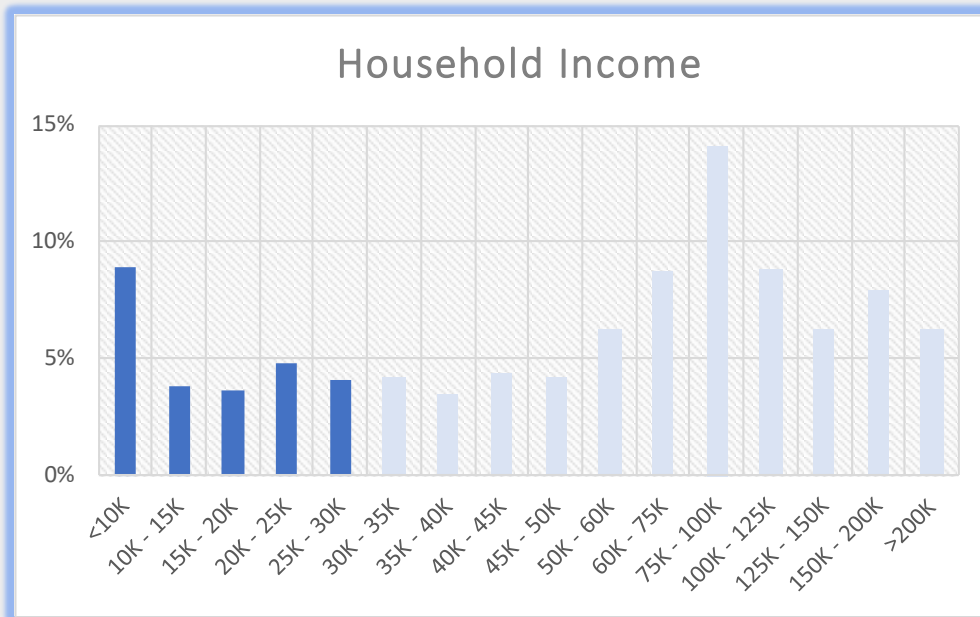

NEWINGTON, CT - Geofence

Berlin Turnpike Business Employees

Berlin Turnpike Business District Geofence

25.3%

of Employees on Berlin Turnpike earn below the ALICE Single Adult and Single Senior Survival Budget, as represented by the dark blue bars.

*Household size of employees was unavailable. Single Adult and Single Senior sectors were chosen to represent the minimum percentage of the employment base that qualifies as ALICE.

Berlin Turnpike Newington Area Employees