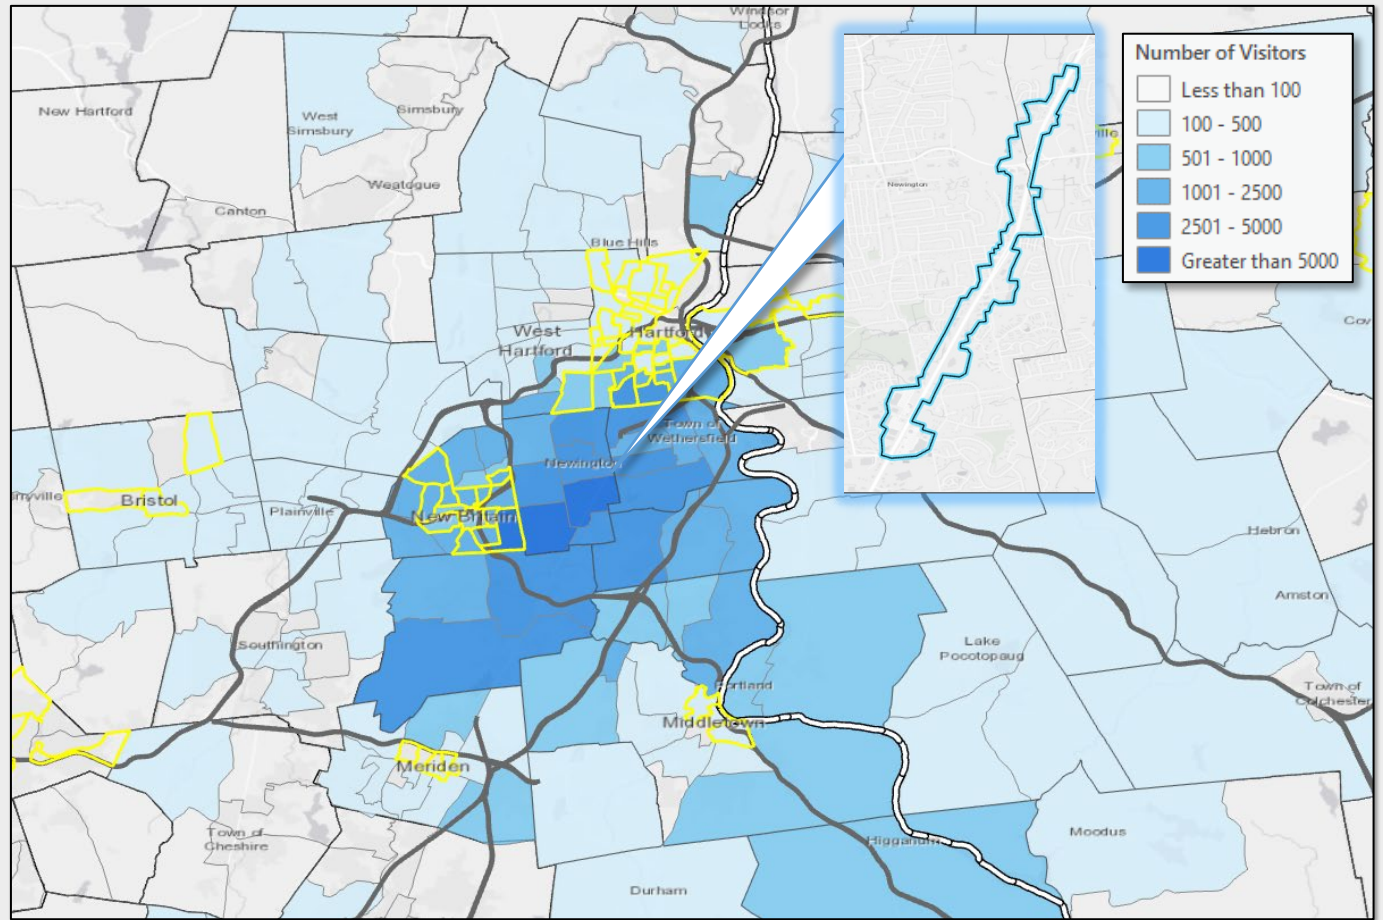

*Household size of employees was unavailable. Single Adult and Single Senior sectors were chosen to represent the minimum percentage of the employment base that qualifies as ALICE.

Berlin Turnpike Newington Area Employees

62.4%
of Employees on Berlin Turnpike
make less than \$30,000 annually.

Home Locations of Area Employees

Source: Census OnTheMap, ArcGIS

Tracts highlighted in yellow
are low-and-moderate
income Census Tracts

Source: Placer.ai, Visitation Data for Employees in the Past 12-Months

Berlin Turnpike Newington Retail Visitors

30.9%
of Visitors to Berlin Turnpike
Businesses come from low- and
moderate-income Census Tracts.

Home Locations of Area Visitors
Source: Placer.ai, ArcGIS

Tracts highlighted in yellow
are low-and-moderate
income Census Tracts

Source: Placer.ai, Visitation Data for Visitors in the Past 12-Months