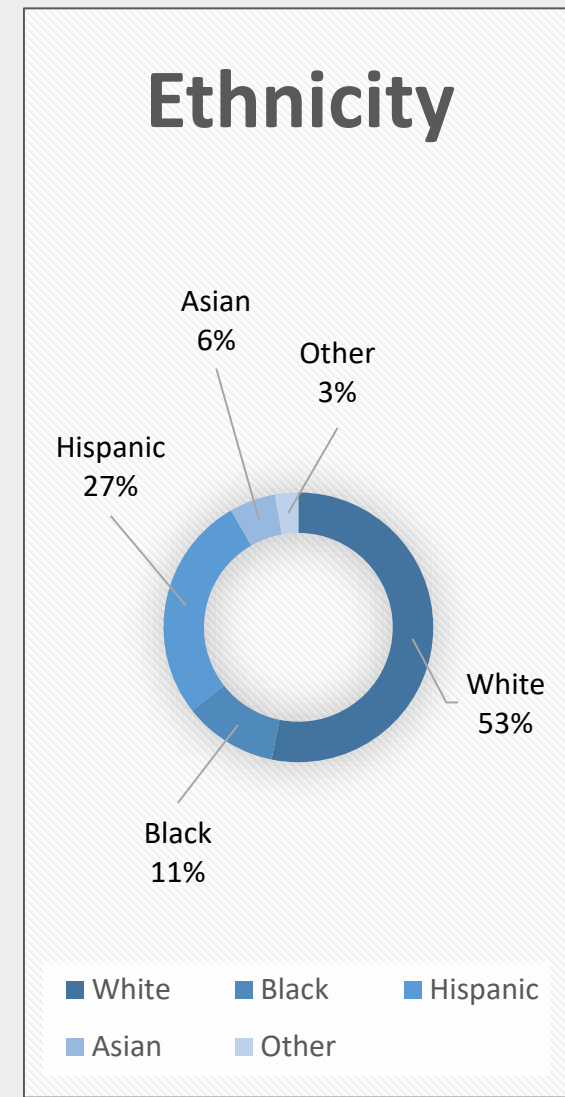

NEWINGTON, CT - Geofence

Berlin Turnpike Business Employees

Berlin Turnpike Business District Geofence

25.3%

of Employees on Berlin Turnpike earn below the ALICE Single Adult and Single Senior Survival Budget, as represented by the dark blue bars.

*Household size of employees was unavailable. Single Adult and Single Senior sectors were chosen to represent the minimum percentage of the employment base that qualifies as ALICE.

Berlin Turnpike Newington Area Employees

Home Locations of Area Visitors
Source: Placer.ai, ArcGIS

Tracts highlighted in yellow
are low-and-moderate
income Census Tracts

Source: Placer.ai, Visitation Data for Visitors in the Past 12-Months