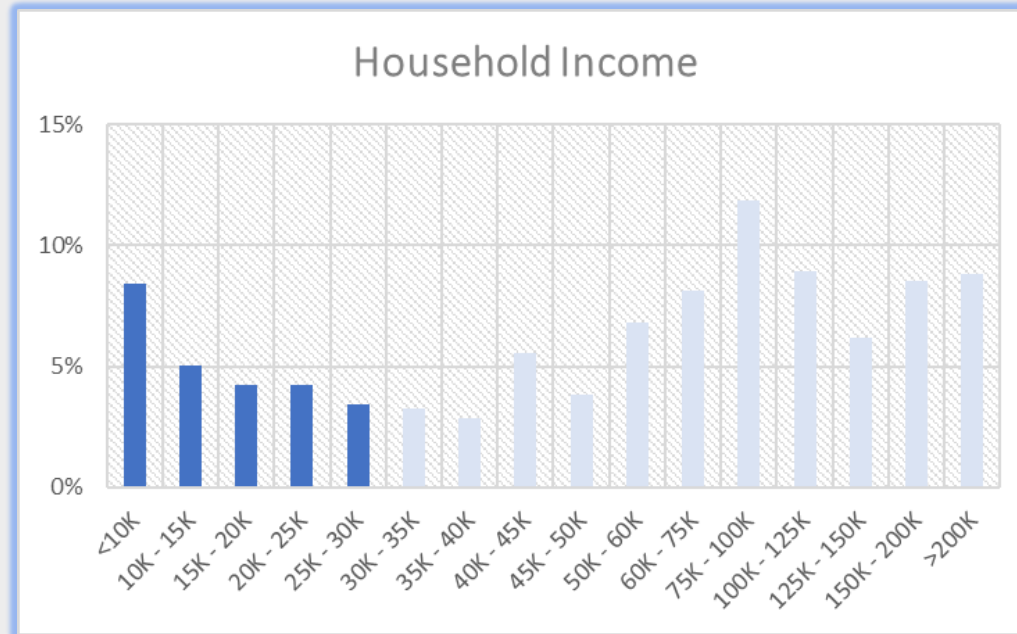

WETHERSFIELD, CT - Geofence

Silas Deane Hwy Business Employees

North Silas Deane Hwy Business District Geofence

25%

of Employees on North Silas Deane Hwy earn below the ALICE Single Adult and Single Senior Survival Budget, as represented by the dark blue bars.

*Household size of employees was unavailable. Single Adult and Single Senior sectors were chosen to represent the minimum percentage of the employment base that qualifies as ALICE.

Silas Deane Hwy Area Employees