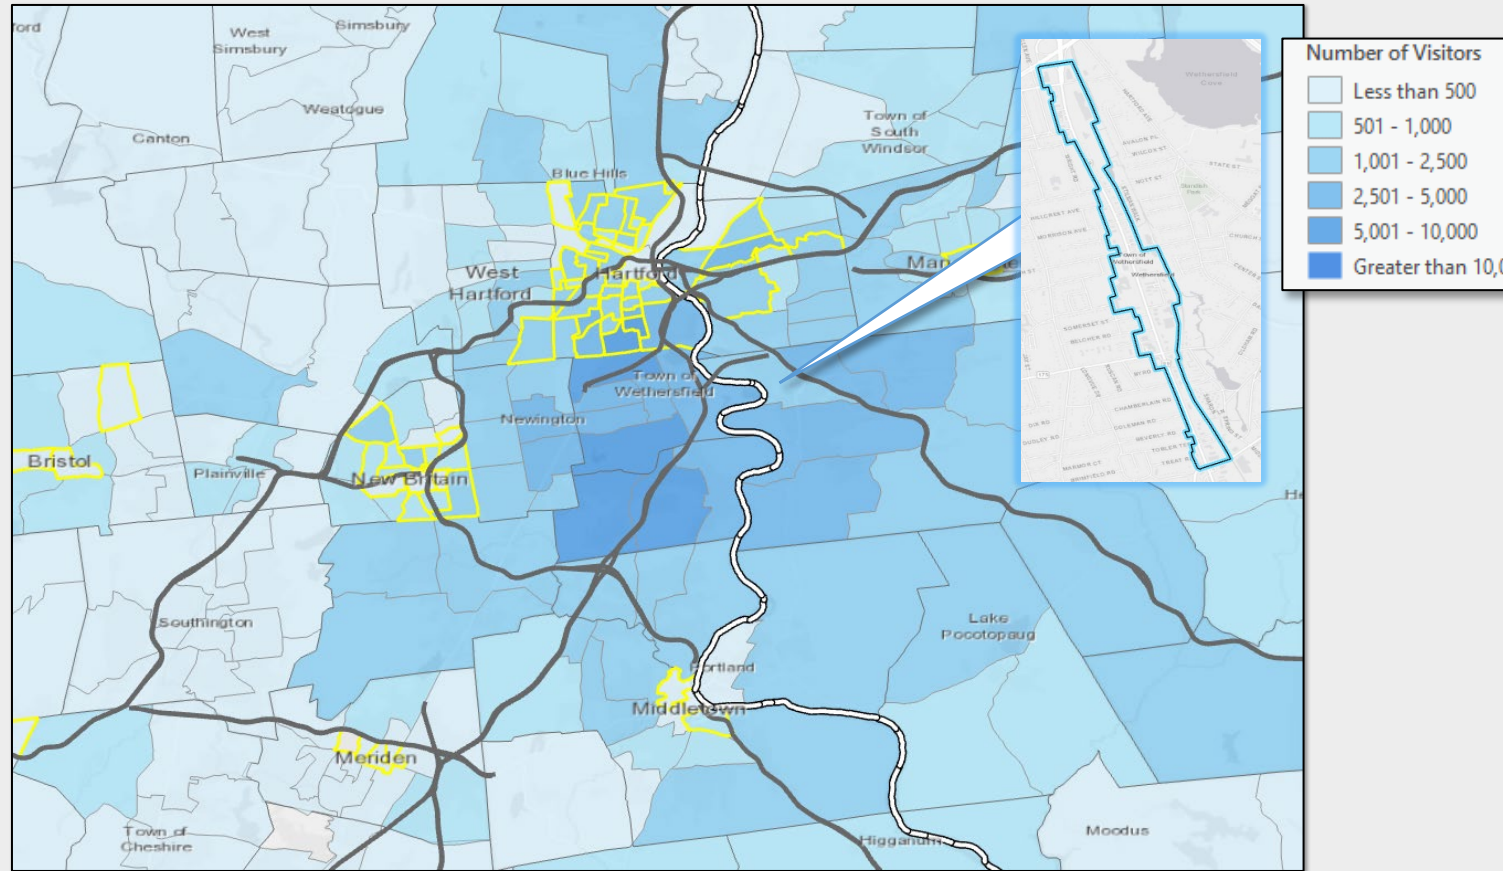

*Household size of employees was unavailable. Single Adult and Single Senior sectors were chosen to represent the minimum percentage of the employment base that qualifies as ALICE.

Silas Deane Hwy Area Employees

32.3%
of Employees on North Silas Deane Hwy make less than \$30,000 annually.

Home Locations of Area Employees

Source: Census OnTheMap, ArcGIS

Tracts highlighted in yellow are low-and-moderate income Census Tracts

Source: Placer.ai, Visitation Data for Employees in the Past 12-Months

Silas Deane Hwy

Retail Visitors

30.8%
of Visitors to North Silas Deane Hwy
Businesses come from low- and
moderate-income Census Tracts.

Home Locations of Area Visitors
Source: Placer.ai, ArcGIS

Tracts highlighted in yellow
are low-and-moderate
income Census Tracts

Source: Placer.ai, Visitation Data for Visitors in the Past 12-Months