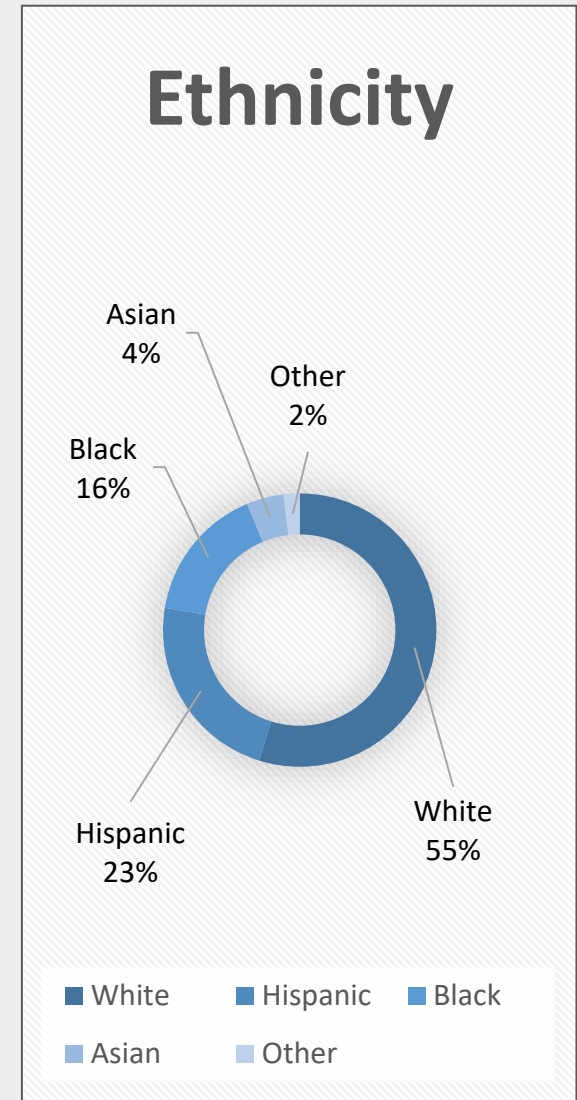

WETHERSFIELD, CT - Geofence

Silas Deane Hwy Business Employees

North Silas Deane Hwy Business District Geofence

25%

of Employees on North Silas Deane Hwy earn below the ALICE Single Adult and Single Senior Survival Budget, as represented by the dark blue bars.

*Household size of employees was unavailable. Single Adult and Single Senior sectors were chosen to represent the minimum percentage of the employment base that qualifies as ALICE.

Silas Deane Hwy Area Employees

Home Locations of Area Visitors
Source: Placer.ai, ArcGIS

Tracts highlighted in yellow
are low-and-moderate
income Census Tracts

Source: Placer.ai, Visitation Data for Visitors in the Past 12-Months