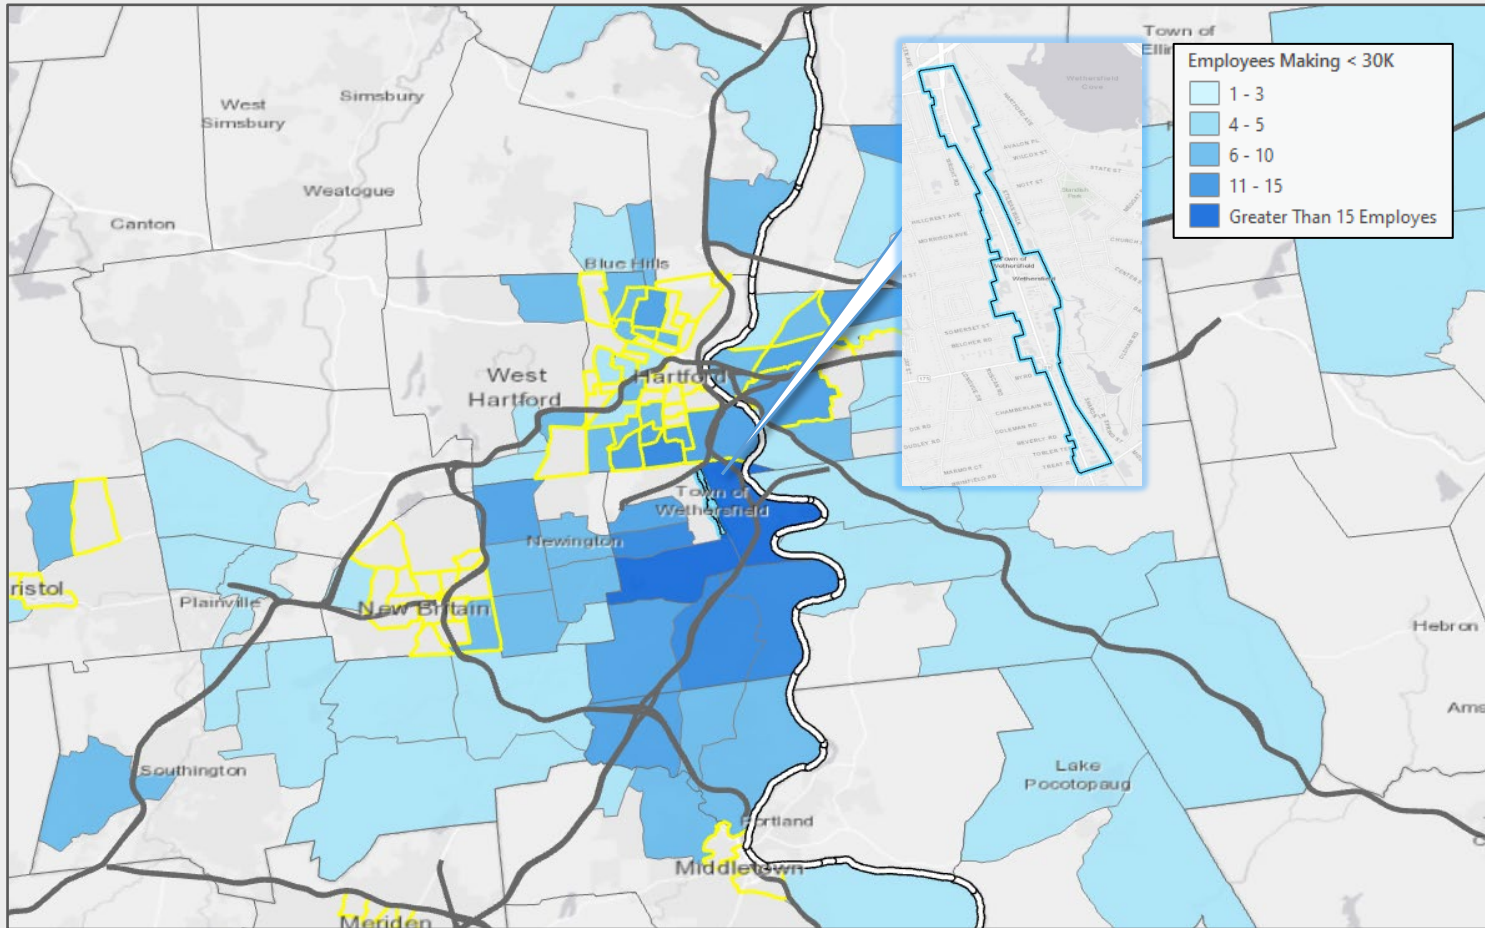

WETHERSFIELD, CT - Geofence

Silas Deane Hwy Business Employees

North Silas Deane Hwy Business District Geofence

25%

of Employees on North Silas Deane Hwy earn below the ALICE Single Adult and Single Senior Survival Budget, as represented by the dark blue bars.

*Household size of employees was unavailable. Single Adult and Single Senior sectors were chosen to represent the minimum percentage of the employment base that qualifies as ALICE.

Silas Deane Hwy Area Employees

32.3%
of Employees on North Silas Deane Hwy make less than \$30,000 annually.

Home Locations of Area Employees

Source: Census OnTheMap, ArcGIS

Tracts highlighted in yellow are low-and-moderate income Census Tracts

Home Locations of Area Visitors
Source: Placer.ai, ArcGIS

Tracts highlighted in yellow
are low-and-moderate
income Census Tracts

Source: Placer.ai, Visitation Data for Visitors in the Past 12-Months