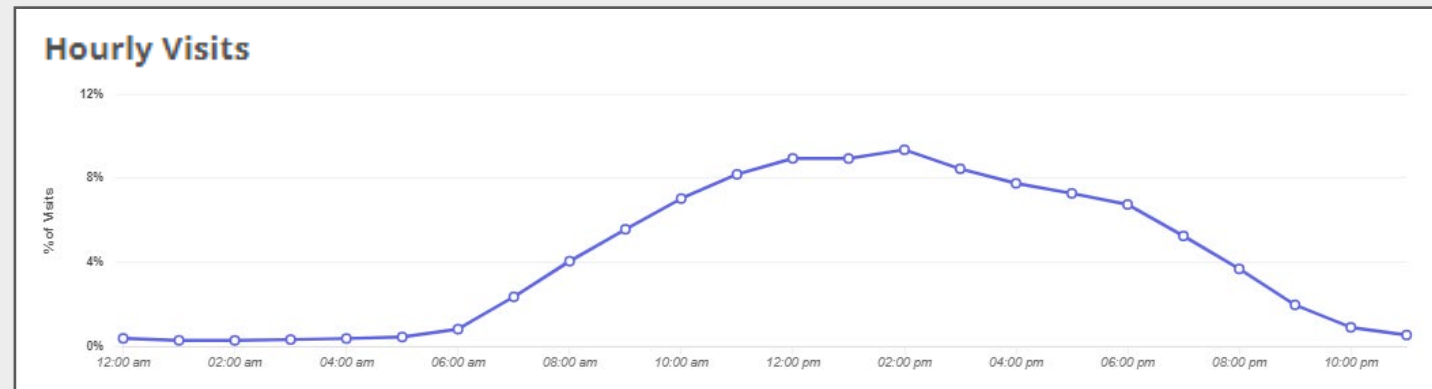

Source: Placer.ai, Visitation Data for Employees in the Past 12-Months