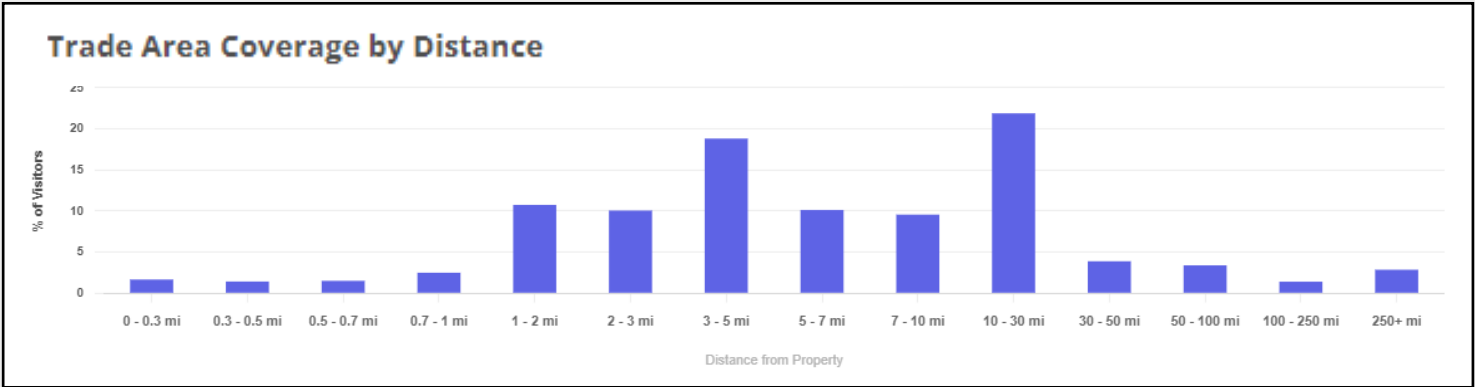

*Household size of employees was unavailable. Single Adult and Single Senior sectors were chosen to represent the minimum percentage of the employment base that qualifies as ALICE.

Silas Deane Hwy Area Employees

32.3%
of Employees on North Silas Deane Hwy make less than \$30,000 annually.

Home Locations of Area Employees

Source: Census OnTheMap, ArcGIS

Tracts highlighted in yellow are low-and-moderate income Census Tracts

Source: Placer.ai, Visitation Data for Employees in the Past 12-Months

Silas Deane Hwy

Retail Visitors

30.8%
of Visitors to North Silas Deane Hwy
Businesses come from low- and
moderate-income Census Tracts.